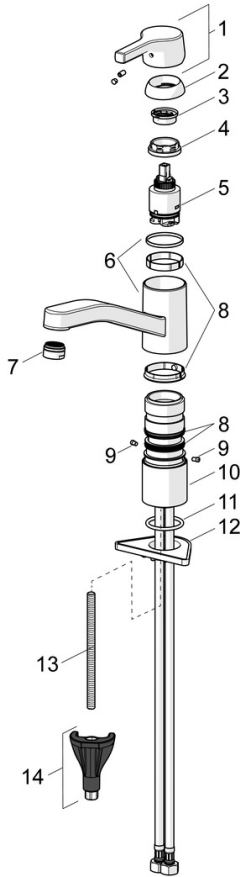

EAN: 4057304012310  
[static.hansa.com/565322030037](http://static.hansa.com/565322030037)

- Kitchen
- Single-lever
- Deck mounted
- Chrome
- Swivel spout, Swivel range limiting option
- PCA® - constant flow rate regardless of pressure variations
- Hot/Cold symbols, Single operating lever/handle
- Limitation option for maximum temperature and flow-rate, Adjustable hot water stop (included, retrofittable)
- $\phi$  35 mm ceramic cartridge for flow and temperature control
- Flexible inlet pipes
- 3S-installation system for safe and simple mounting

### Technical properties

DN-size (nominal dimension) **DN15**  
 Hot water supply **max. +70°C**  
 Working pressure **0.5-10 bar**  
 Connection size **G1/2**  
 Projection **215 mm**  
 Backflow prevention (EN1717) **AA**  
 Material **Brass**

### SP565322030037

	Name	Code
01	Lever	59914712
02	Covering cap, 33x3 mm	59912504
03	Temperature adjustment limiter	59912325
04	Tightening nut, M37x1, AF30 Discontinued	59912111
05	Cartridge, 3.5 Classic	59913075
06	Spout Discontinued	59914432
07	Aerator, M24x1 Discontinued	59914461
08	Sealing kit	1001264V
08	Sealing kit Discontinued	59913968
09	Spout overturning stopper Discontinued	59914437
10	Raising socket	59913973
11	Bottom seal	59914591
12	Supporting plate	59910008
13	Fixing screw, M8x1, L=130	59914474
14	Fixing set	59914475

### SP565322030037(2020)

	Name	Code
01	Lever	59914712
02	Covering cap, 33x3 mm	59912504
03	Tightening nut, M37x1, SW30	1005680V
04	Cartridge, 3.5 Classic	59913075
05	Aerator, M24x1, 6 l/min	59913727
06	Sealing kit	1001264V
07	Spout overturning stopper, 120°	59914489
08	Bottom seal	59914591
09	Supporting plate	59910008
10	Fixing screw, M8x1, L=130	59914474
11	Fixing set	59914475