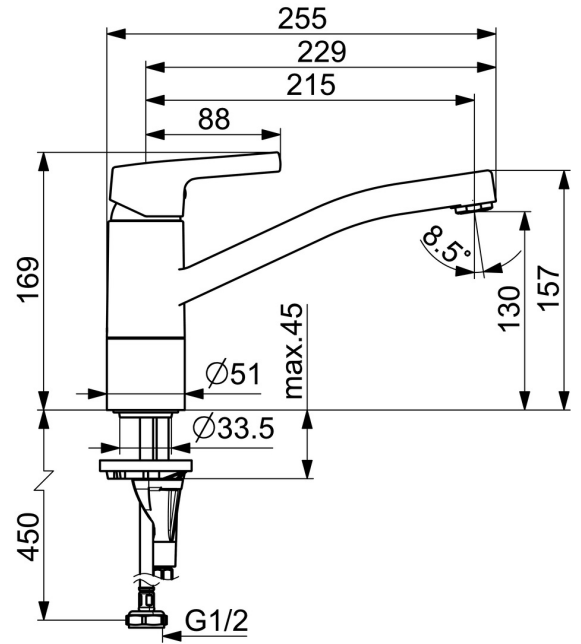

EAN: 4057304012310  
[static.hansa.com/565322030037](http://static.hansa.com/565322030037)

- Kitchen
- Single-lever
- Deck mounted
- Chrome
- Swivel spout, Swivel range limiting option
- PCA® - constant flow rate regardless of pressure variations
- Hot/Cold symbols, Single operating lever/handle
- Limitation option for maximum temperature and flow-rate, Adjustable hot water stop (included, retrofittable)
- $\phi$  35 mm ceramic cartridge for flow and temperature control
- Flexible inlet pipes
- 3S-installation system for safe and simple mounting

### Technical properties

DN-size (nominal dimension) **DN15**  
 Hot water supply **max. +70°C**  
 Working pressure **0.5-10 bar**  
 Connection size **G1/2**  
 Projection **215 mm**  
 Backflow prevention (EN1717) **AA**  
 Material **Brass**

### SP565322030037

	Name	Code
01	Lever	59914712
02	Covering cap, 33x3 mm	59912504
03	Temperature adjustment limiter	59912325
04	Tightening nut, M37x1, AF30 Discontinued	59912111
05	Cartridge, 3.5 Classic	59913075
06	Spout Discontinued	59914432
07	Aerator, M24x1 Discontinued	59914461
08	Sealing kit	1001264V
08	Sealing kit Discontinued	59913968
09	Spout overturning stopper Discontinued	59914437
10	Raising socket	59913973
11	Bottom seal	59914591
12	Supporting plate	59910008
13	Fixing screw, M8x1, L=130	59914474
14	Fixing set	59914475

### SP565322030037(2020)

	Name	Code
01	Lever	59914712
02	Covering cap, 33x3 mm	59912504
03	Tightening nut, M37x1, SW30	1005680V
04	Cartridge, 3.5 Classic	59913075
05	Aerator, M24x1, 6 l/min	59913727
06	Sealing kit	1001264V
07	Spout overturning stopper, 120°	59914489
08	Bottom seal	59914591
09	Supporting plate	59910008
10	Fixing screw, M8x1, L=130	59914474
11	Fixing set	59914475