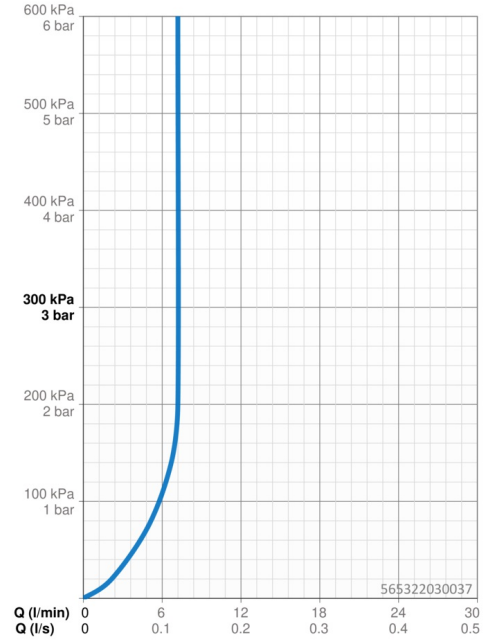

Technical data

Flow properties

Flow-rate at 3 bar (with flow controller) **7.2 l/min**

Technical properties

DN-size (nominal dimension) **DN15**
Hot water supply **max. +70°C**
Working pressure **0.5-10 bar**
Connection size **G1/2**
Projection **215 mm**
Backflow prevention (EN1717) **AA**
Material **Brass**

Regulations

EN standard **EN 817**
Noise class **I (ISO3822)**

Approvals and Declarations

Declaration of conformity **DoC**
EPD **S-P-06396**