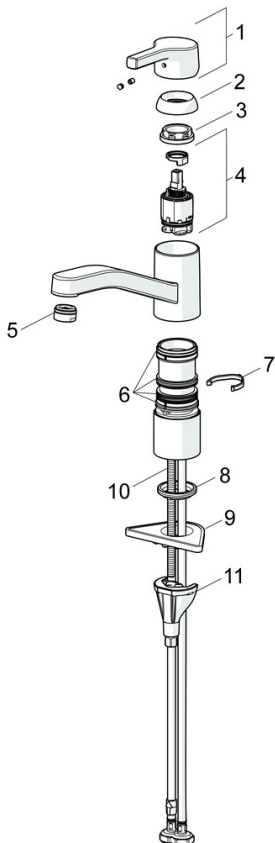

EAN: 4057304012310  
[static.hansa.com/565322030037](http://static.hansa.com/565322030037)

- Kitchen
- Single-lever
- Deck mounted
- Chrome
- Swivel spout, Swivel range limiting option
- PCA® - constant flow rate regardless of pressure variations
- Hot/Cold symbols, Single operating lever/handle
- Limitation option for maximum temperature and flow-rate, Adjustable hot water stop (included, retrofittable)
- $\phi$  35 mm ceramic cartridge for flow and temperature control
- Flexible inlet pipes
- 3S-installation system for safe and simple mounting

### Technical properties

DN-size (nominal dimension) **DN15**  
 Hot water supply **max. +70°C**  
 Working pressure **0.5-10 bar**  
 Connection size **G1/2**  
 Projection **215 mm**  
 Backflow prevention (EN1717) **AA**  
 Material **Brass**

### SP565322030037

	Name	Code
01	Lever	59914712
02	Covering cap, 33x3 mm	59912504
03	Temperature adjustment limiter	59912325
04	Tightening nut, M37x1, AF30 Discontinued	59912111
05	Cartridge, 3.5 Classic	59913075
06	Spout Discontinued	59914432
07	Aerator, M24x1 Discontinued	59914461
08	Sealing kit	1001264V
08	Sealing kit Discontinued	59913968
09	Spout overturning stopper Discontinued	59914437
10	Raising socket	59913973
11	Bottom seal	59914591
12	Supporting plate	59910008
13	Fixing screw, M8x1, L=130	59914474
14	Fixing set	59914475

### SP565322030037(2020)

	Name	Code
01	Lever	59914712
02	Covering cap, 33x3 mm	59912504
03	Tightening nut, M37x1, SW30	1005680V
04	Cartridge, 3.5 Classic	59913075
05	Aerator, M24x1, 6 l/min	59913727
06	Sealing kit	1001264V
07	Spout overturning stopper, 120°	59914489
08	Bottom seal	59914591
09	Supporting plate	59910008
10	Fixing screw, M8x1, L=130	59914474
11	Fixing set	59914475