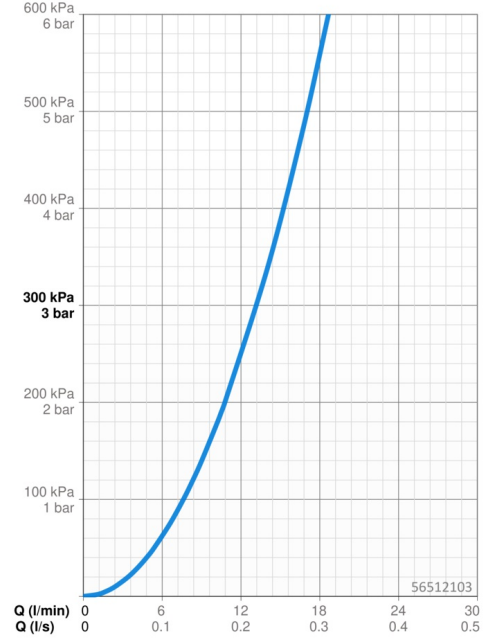

EAN: 4057304012136
static.hansa.com/56512103

- Kitchen
- Single-lever
- Wall mounted
- Chrome
- Swivel spout
- Standard aerator
- Hot/Cold symbols, Single operating lever/handle
- Limitation option for maximum temperature and flow-rate, Adjustable hot water stop (included, retrofittable), The housing of the fittings conducts minimal heat
- Non-return valve(s), \varnothing 35 mm ceramic cartridge for flow and temperature control
- Eccentric coupling(s)
- Inner body made of DZR brass

Technical data

Flow properties

Flow-rate at 3 bar **13.2 l/min**

Technical properties

DN-size (nominal dimension) **DN15**
 Hot water supply **max. +80°C**
 Working pressure **0.5-10 bar**
 Connection size **G3/4**
 Installation width **150 ± 15 mm**
 Projection **284 mm**
 Backflow prevention (EN1717) **AA**
 Material **Brass**

Regulations

EN standard **EN 817**
 Noise class **I(ISO3822)**

Approvals and Declarations

Declaration of conformity **DoC**
 EPD **S-P-06396**

Spare parts

SP56382203

	Name	Code
01	Lever	59914712
02	Covering cap, 33x3 mm	59912504
03	Temperature adjustment limiter	59912325
04	Tightening nut, M40x1	1003409V
05	Cartridge, 3.5 Classic	59913075
06	Non-return valve	59905714
N.I.	Aerator, M22x1 Discontinued	59914469
N.I.	Spout, L=150	59914470
N.I.	Spout, L=200	59914471