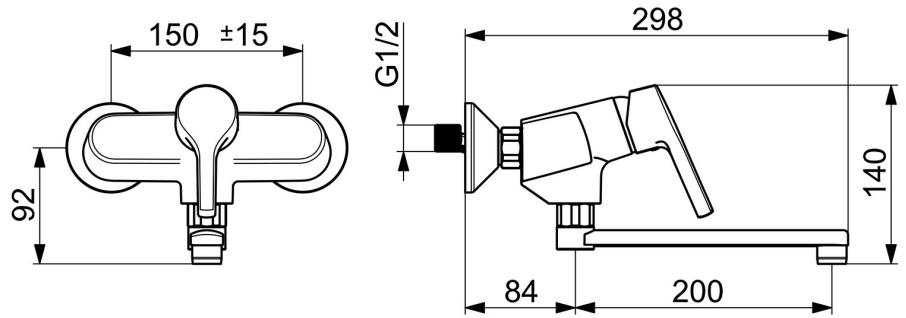

EAN: 4057304012136
static.hansa.com/56512103

- Kitchen
- Single-lever
- Wall mounted
- Chrome
- Swivel spout
- Standard aerator
- Hot/Cold symbols, Single operating lever/handle
- Limitation option for maximum temperature and flow-rate, Adjustable hot water stop (included, retrofittable), The housing of the fittings conducts minimal heat
- Non-return valve(s), \varnothing 35 mm ceramic cartridge for flow and temperature control
- Eccentric coupling(s)
- Inner body made of DZR brass

Technical data

Flow properties

Flow-rate at 3 bar **13.2 l/min**

Technical properties

DN-size (nominal dimension) **DN15**
 Hot water supply **max. +80°C**
 Working pressure **0.5-10 bar**
 Connection size **G3/4**
 Installation width **150 ± 15 mm**
 Projection **284 mm**
 Backflow prevention (EN1717) **AA**
 Material **Brass**

Regulations

EN standard **EN 817**
 Noise class **I(ISO3822)**

Approvals and Declarations

Declaration of conformity **DoC**
 EPD **S-P-06396**

Spare parts

SP56382203

	Name	Code
01	Lever	59914712
02	Covering cap, 33x3 mm	59912504
03	Temperature adjustment limiter	59912325
04	Tightening nut, M40x1	1003409V
05	Cartridge, 3.5 Classic	59913075
06	Non-return valve	59905714
N.I.	Aerator, M22x1 Discontinued	59914469
N.I.	Spout, L=150	59914470
N.I.	Spout, L=200	59914471