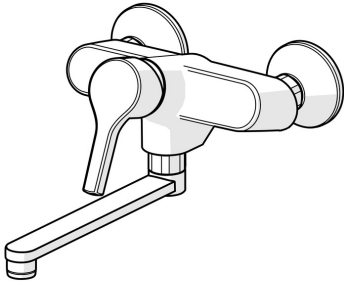

EAN: 4057304012136
static.hansa.com/56512103

- Kitchen
- Single-lever
- Wall mounted
- Chrome
- Swivel spout
- Standard aerator
- Hot/Cold symbols, Single operating lever/handle
- Limitation option for maximum temperature and flow-rate, Adjustable hot water stop (included, retrofittable), The housing of the fittings conducts minimal heat
- Non-return valve(s), \varnothing 35 mm ceramic cartridge for flow and temperature control
- Eccentric coupling(s)
- Inner body made of DZR brass

Technical data

Flow properties

Flow-rate at 3 bar **13.2 l/min**

Technical properties

DN-size (nominal dimension) **DN15**
 Hot water supply **max. +80°C**
 Working pressure **0.5-10 bar**
 Connection size **G3/4**
 Installation width **150 ± 15 mm**
 Projection **284 mm**
 Backflow prevention (EN1717) **AA**
 Material **Brass**

Regulations

EN standard **EN 817**
 Noise class **I(ISO3822)**

Approvals and Declarations

Declaration of conformity **DoC**
 EPD **S-P-06396**

Spare parts

SP56382203

	Name	Code
01	Lever	59914712
02	Covering cap, 33x3 mm	59912504
03	Temperature adjustment limiter	59912325
04	Tightening nut, M40x1	1003409V
05	Cartridge, 3.5 Classic	59913075
06	Non-return valve	59905714
N.I.	Aerator, M22x1 Discontinued	59914469
N.I.	Spout, L=150	59914470
N.I.	Spout, L=200	59914471