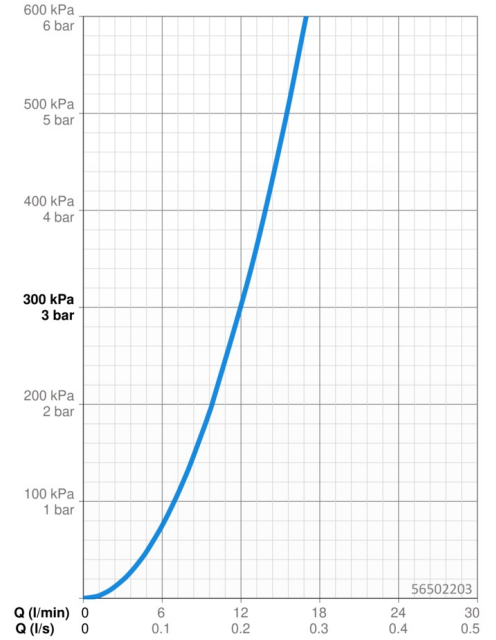

EAN: 4057304012341
static.hansa.com/56502203

- Kitchen
- Single-lever
- Deck mounted
- Chrome
- Swivel spout, Swivel range limiting option
- Hot/Cold symbols, Single operating lever/handle
- Limitation option for maximum temperature and flow-rate, Adjustable hot water stop (included, retrofittable)
- \varnothing 35 mm ceramic cartridge for flow and temperature control
- Flexible inlet pipes
- 3S-installation system for safe and simple mounting

Technical data

Flow properties

Flow-rate at 3 bar **12.0 l/min**

Technical properties

DN-size (nominal dimension) **DN15**
 Hot water supply **max. +80°C**
 Working pressure **0.5-10 bar**
 Connection size **G3/8**
 Projection **221 mm**
 Backflow prevention (EN1717) **AA**
 Material **Brass**

Regulations

EN standard **EN 817**
 Noise class **I(ISO3822)**

Approvals and Declarations

Declaration of conformity **DoC**
 EPD **S-P-06396**

Spare parts

SP56502203

	Name	Code
01	Aerator, M22x1 STD CC A	59914436
02	Lever	59914712
03	Covering cap, 33x3 mm	59912504
04	Temperature adjustment limiter	59912325
05	Tightening nut, M40x1	1003409V
06	Cartridge, 3.5 Classic	59913075
07	High spout, L=255 Discontinued	59914438
08	Spout overturning stopper, 60° / 0°	59914264
08	Spout overturning stopper, 120° Discontinued	59914429
09	Sealing kit for spout	59914266
10	Bottom seal	59914591
11	Supporting plate	59910008
12	Fixing screw, M8x1, L=130	59914474
13	Fixing set	59914475