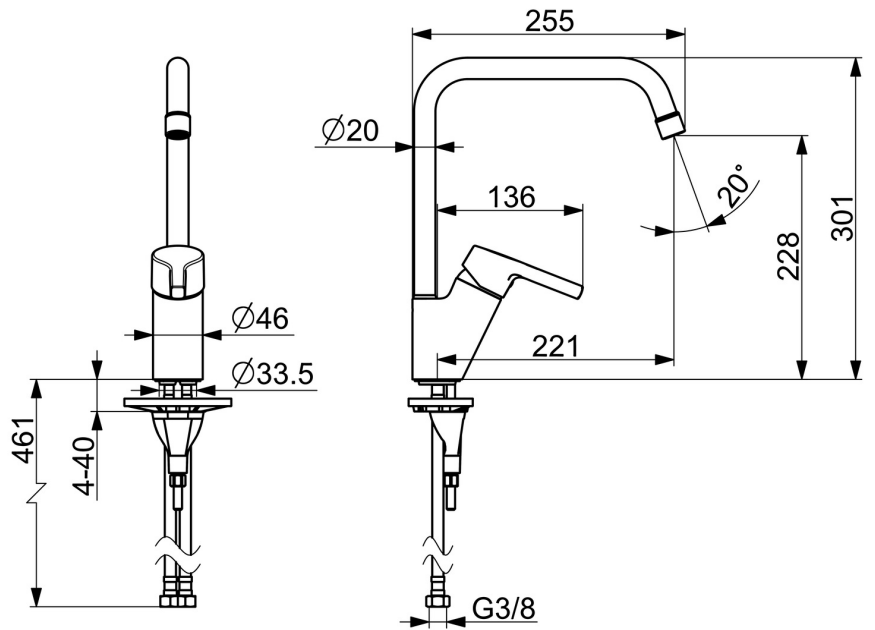

EAN: 4057304012341
static.hansa.com/56502203

- Kitchen
- Single-lever
- Deck mounted
- Chrome
- Swivel spout, Swivel range limiting option
- Hot/Cold symbols, Single operating lever/handle
- Limitation option for maximum temperature and flow-rate, Adjustable hot water stop (included, retrofittable)
- \varnothing 35 mm ceramic cartridge for flow and temperature control
- Flexible inlet pipes
- 3S-installation system for safe and simple mounting

Technical data

Flow properties

Flow-rate at 3 bar **12.0 l/min**

Technical properties

DN-size (nominal dimension) **DN15**
 Hot water supply **max. +80°C**
 Working pressure **0.5-10 bar**
 Connection size **G3/8**
 Projection **221 mm**
 Backflow prevention (EN1717) **AA**
 Material **Brass**

Regulations

EN standard **EN 817**
 Noise class **I(ISO3822)**

Approvals and Declarations

Declaration of conformity **DoC**
 EPD **S-P-06396**

Spare parts

SP56502203

	Name	Code
01	Aerator, M22x1 STD CC A	59914436
02	Lever	59914712
03	Covering cap, 33x3 mm	59912504
04	Temperature adjustment limiter	59912325
05	Tightening nut, M40x1	1003409V
06	Cartridge, 3.5 Classic	59913075
07	High spout, L=255 Discontinued	59914438
08	Spout overturning stopper, 60° / 0°	59914264
08	Spout overturning stopper, 120° Discontinued	59914429
09	Sealing kit for spout	59914266
10	Bottom seal	59914591
11	Supporting plate	59910008
12	Fixing screw, M8x1, L=130	59914474
13	Fixing set	59914475