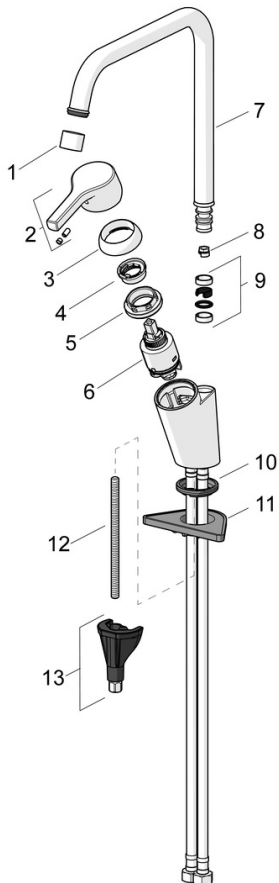

EAN: 4057304012341
static.hansa.com/56502203

- Kitchen
- Single-lever
- Deck mounted
- Chrome
- Swivel spout, Swivel range limiting option
- Hot/Cold symbols, Single operating lever/handle
- Limitation option for maximum temperature and flow-rate, Adjustable hot water stop (included, retrofittable)
- \varnothing 35 mm ceramic cartridge for flow and temperature control
- Flexible inlet pipes
- 3S-installation system for safe and simple mounting

Technical data

Flow properties

Flow-rate at 3 bar **12.0 l/min**

Technical properties

DN-size (nominal dimension) **DN15**
 Hot water supply **max. +80°C**
 Working pressure **0.5-10 bar**
 Connection size **G3/8**
 Projection **221 mm**
 Backflow prevention (EN1717) **AA**
 Material **Brass**

Regulations

EN standard **EN 817**
 Noise class **I(ISO3822)**

Approvals and Declarations

Declaration of conformity **DoC**
 EPD **S-P-06396**

Spare parts

SP56502203

	Name	Code
01	Aerator, M22x1 STD CC A	59914436
02	Lever	59914712
03	Covering cap, 33x3 mm	59912504
04	Temperature adjustment limiter	59912325
05	Tightening nut, M40x1	1003409V
06	Cartridge, 3.5 Classic	59913075
07	High spout, L=255 Discontinued	59914438
08	Spout overturning stopper, 60° / 0°	59914264
08	Spout overturning stopper, 120° Discontinued	59914429
09	Sealing kit for spout	59914266
10	Bottom seal	59914591
11	Supporting plate	59910008
12	Fixing screw, M8x1, L=130	59914474
13	Fixing set	59914475