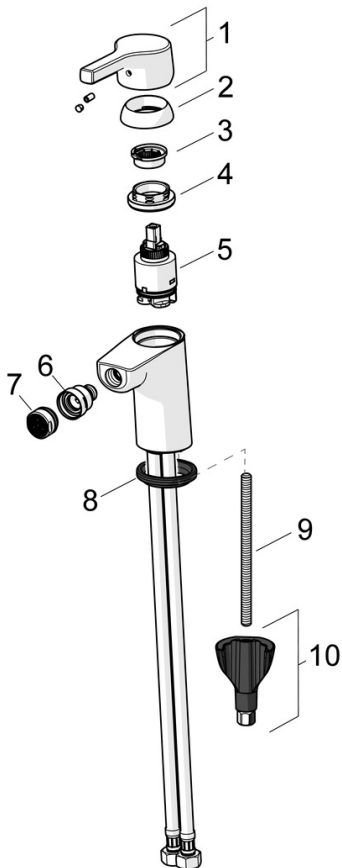

EAN: 4057304012228
static.hansa.com/56443203

- Bidet
- Single-lever
- Deck mounted
- Chrome
- Fixed spout
- PCA® - constant flow rate regardless of pressure variations, Ball joint
- Hot/Cold symbols, Single operating lever/handle
- Pop-up waste with draw-rod
- Limitation option for maximum temperature and flow-rate, Adjustable hot water stop (included, retrofittable)
- \varnothing 35 mm ceramic cartridge for flow and temperature control
- Inner body made of DZR brass, 3S-installation system for safe and simple mounting

Technical data

Flow properties

Flow-rate at 3 bar (with flow controller) **6.0 l/min**

Technical properties

DN-size (nominal dimension) **DN15**
 Hot water supply **max. +80°C**
 Working pressure **0.5-10 bar**
 Connection size **G3/8**
 Projection **106 mm**
 Material **Brass**

Regulations

EN standard **EN 817**
 Noise class **I (ISO3822)**

Approvals and Declarations

DVGW **DW-6506CS0548**
 Declaration of conformity **DoC**

Spare parts

SP56443203

	Name	Code
01	Lever	59914712
02	Covering cap, 33x3 mm	59912504
03	Temperature adjustment limiter	59912325
04	Tightening nut, M40x1	1003409V
05	Cartridge, 3.5 Classic	59913075
06	Ball joint for bidet faucet	59910952
07	Aerator, M24x1, 6 l/min	59913727
08	Bottom seal	59914591
09	Fixing screw, M8x1, L=130	59914474
10	Fixing set	59914475