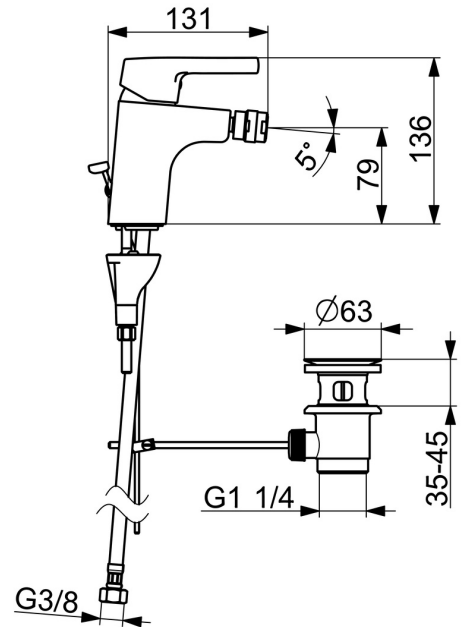

EAN: 4057304012228
static.hansa.com/56443203

- Bidet
- Single-lever
- Deck mounted
- Chrome
- Fixed spout
- PCA® - constant flow rate regardless of pressure variations, Ball joint
- Hot/Cold symbols, Single operating lever/handle
- Pop-up waste with draw-rod
- Limitation option for maximum temperature and flow-rate, Adjustable hot water stop (included, retrofittable)
- \varnothing 35 mm ceramic cartridge for flow and temperature control
- Inner body made of DZR brass, 3S-installation system for safe and simple mounting

Technical data

Flow properties

Flow-rate at 3 bar (with flow controller) **6.0 l/min**

Technical properties

DN-size (nominal dimension) **DN15**
 Hot water supply **max. +80°C**
 Working pressure **0.5-10 bar**
 Connection size **G3/8**
 Projection **106 mm**
 Material **Brass**

Regulations

EN standard **EN 817**
 Noise class **I (ISO3822)**

Approvals and Declarations

DVGW **DW-6506CS0548**
 Declaration of conformity **DoC**

Spare parts

SP56443203

	Name	Code
01	Lever	59914712
02	Covering cap, 33x3 mm	59912504
03	Temperature adjustment limiter	59912325
04	Tightening nut, M40x1	1003409V
05	Cartridge, 3.5 Classic	59913075
06	Ball joint for bidet faucet	59910952
07	Aerator, M24x1, 6 l/min	59913727
08	Bottom seal	59914591
09	Fixing screw, M8x1, L=130	59914474
10	Fixing set	59914475