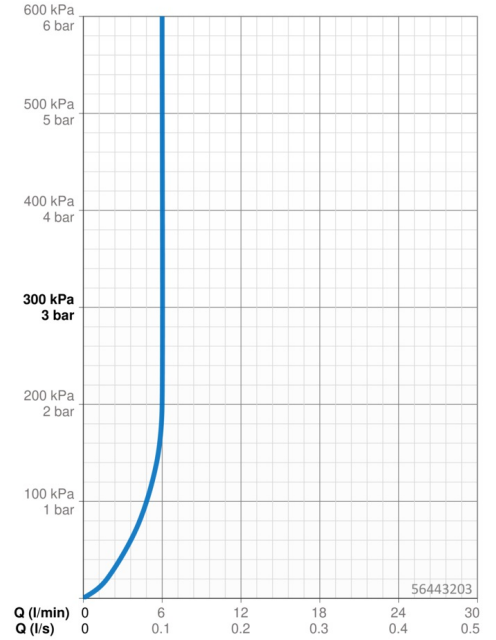

Technical data

Flow properties

Flow-rate at 3 bar (with flow controller) **6.0 l/min**

Technical properties

DN-size (nominal dimension) **DN15**
Hot water supply **max. +80°C**
Working pressure **0.5-10 bar**
Connection size **G3/8**
Projection **106 mm**
Material **Brass**

Regulations

EN standard **EN 817**
Noise class **I (ISO3822)**

Approvals and Declarations

DVGW **DW-6506CS0548**
Declaration of conformity **DoC**