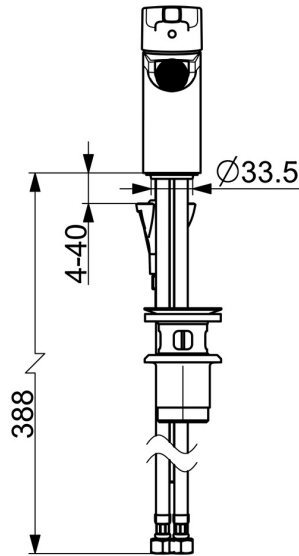

EAN: 4057304012228
static.hansa.com/56443203

- Bidet
- Single-lever
- Deck mounted
- Chrome
- Fixed spout
- PCA® - constant flow rate regardless of pressure variations, Ball joint
- Hot/Cold symbols, Single operating lever/handle
- Pop-up waste with draw-rod
- Limitation option for maximum temperature and flow-rate, Adjustable hot water stop (included, retrofittable)
- \varnothing 35 mm ceramic cartridge for flow and temperature control
- Inner body made of DZR brass, 3S-installation system for safe and simple mounting

Technical data

Flow properties

Flow-rate at 3 bar (with flow controller) **6.0 l/min**

Technical properties

DN-size (nominal dimension) **DN15**
 Hot water supply **max. +80°C**
 Working pressure **0.5-10 bar**
 Connection size **G3/8**
 Projection **106 mm**
 Material **Brass**

Regulations

EN standard **EN 817**
 Noise class **I (ISO3822)**

Approvals and Declarations

DVGW **DW-6506CS0548**
 Declaration of conformity **DoC**

Spare parts

SP56443203

	Name	Code
01	Lever	59914712
02	Covering cap, 33x3 mm	59912504
03	Temperature adjustment limiter	59912325
04	Tightening nut, M40x1	1003409V
05	Cartridge, 3.5 Classic	59913075
06	Ball joint for bidet faucet	59910952
07	Aerator, M24x1, 6 l/min	59913727
08	Bottom seal	59914591
09	Fixing screw, M8x1, L=130	59914474
10	Fixing set	59914475