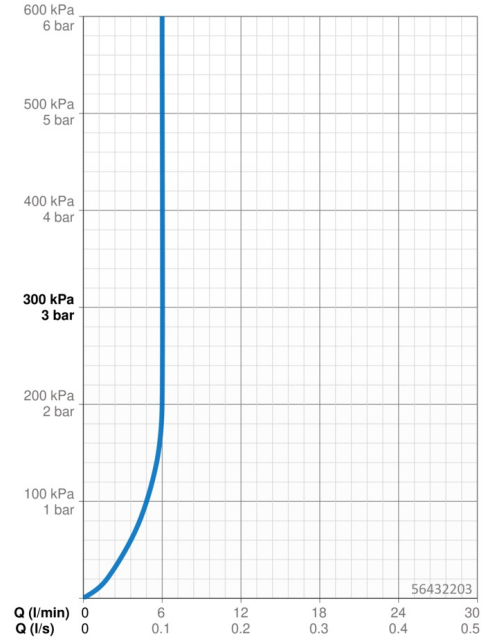

Technical data

Flow properties

Flow-rate at 3 bar (with flow controller) **6.0 l/min**

Technical properties

DN-size (nominal dimension) **DN15**
Hot water supply **max. +80°C**
Working pressure **0.5-10 bar**
Connection size **G3/8**
Projection **152 mm**
Backflow prevention (EN1717) **AA**
Material **Brass**

Regulations

EN standard **EN 817**
Noise class **I (ISO3822)**

Approvals and Declarations

DVGW **DW-6506CS0548**
ABP **P-IX 38495/IA**
Declaration of conformity **DoC**
EPD **S-P-06391**