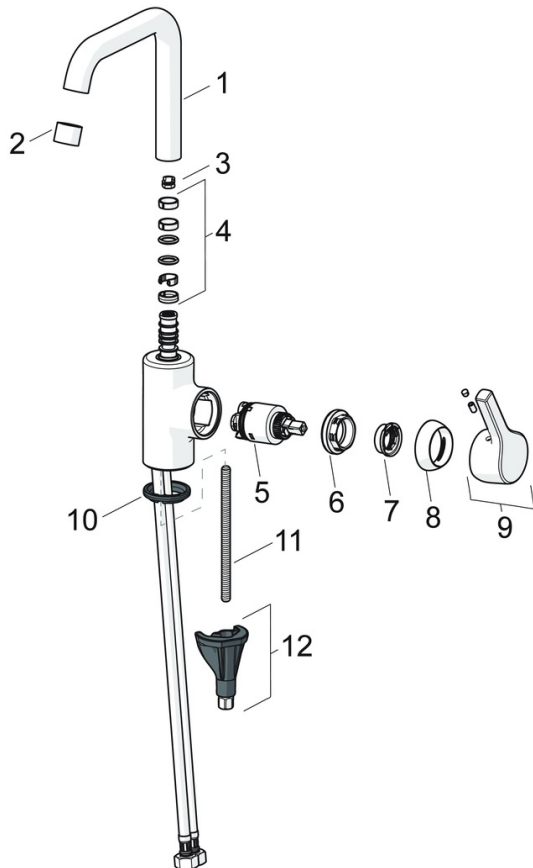

Spare parts

SP56432203

	Name	Code
01	Spout	59914427
02	Aerator, M22x1 STD HC PCA, 6 l/min	59914428
03	Spout overturning stopper, 60° / 0°	59914264
03	Spout overturning stopper, 120° Discontinued	59914429
04	Sealing kit for spout	59914431
05	Cartridge, 3.5 Classic	59913075
06	Tightening nut, M40x1	1003409V
07	Temperature adjustment limiter	59912325
08	Covering cap, 33x3 mm	59912504
09	Lever	59914713
10	Bottom seal	59914591
11	Fixing screw, M8x1, L=130	59914474
12	Fixing set	59914475