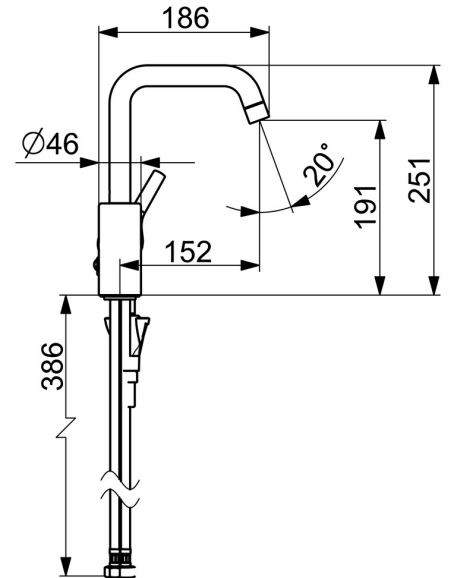

EAN: 4057304012037
static.hansa.com/56432203

- Washbasin
- Single-lever, side operated
- Deck mounted
- Chrome
- Swivel spout, Swivel range limiting option
- PCA® - constant flow rate regardless of pressure variations
- Hot/Cold symbols, Single operating lever/handle
- Limitation option for maximum temperature and flow-rate, Adjustable hot water stop (included, retrofittable)
- ø 35 mm ceramic cartridge for flow and temperature control
- Flexible inlet pipes
- Inner body made of DZR brass, 3S-installation system for safe and simple mounting
- Without pop-up waste

Technical data

Flow properties

Flow-rate at 3 bar (with flow controller) **6.0 l/min**

Technical properties

DN-size (nominal dimension) **DN15**
 Hot water supply **max. +80°C**
 Working pressure **0.5-10 bar**
 Connection size **G3/8**
 Projection **152 mm**
 Backflow prevention (EN1717) **AA**
 Material **Brass**

	Name	Code
01	Spout	59914427
02	Aerator, M22x1 STD HC PCA, 6 l/min	59914428
03	Spout overturning stopper, 60° / 0°	59914264
03	Spout overturning stopper, 120° Discontinued	59914429
04	Sealing kit for spout	59914431
05	Cartridge, 3.5 Classic	59913075
06	Tightening nut, M40x1	1003409V
07	Temperature adjustment limiter	59912325
08	Covering cap, 33x3 mm	59912504
09	Lever	59914713
10	Bottom seal	59914591
11	Fixing screw, M8x1, L=130	59914474
12	Fixing set	59914475