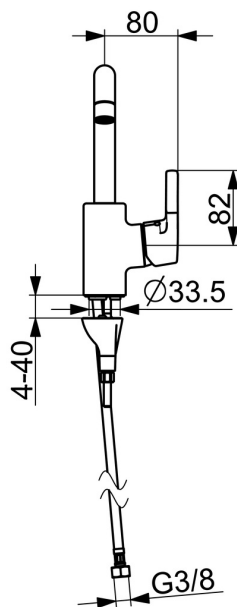

EAN: 4057304012037
static.hansa.com/56432203

- Washbasin
- Single-lever, side operated
- Deck mounted
- Chrome
- Swivel spout, Swivel range limiting option
- PCA® - constant flow rate regardless of pressure variations
- Hot/Cold symbols, Single operating lever/handle
- Limitation option for maximum temperature and flow-rate, Adjustable hot water stop (included, retrofittable)
- ø 35 mm ceramic cartridge for flow and temperature control
- Flexible inlet pipes
- Inner body made of DZR brass, 3S-installation system for safe and simple mounting
- Without pop-up waste

Technical data

Flow properties

Flow-rate at 3 bar (with flow controller) **6.0 l/min**

Technical properties

DN-size (nominal dimension) **DN15**
 Hot water supply **max. +80°C**
 Working pressure **0.5-10 bar**
 Connection size **G3/8**
 Projection **152 mm**
 Backflow prevention (EN1717) **AA**
 Material **Brass**

	Name	Code
01	Spout	59914427
02	Aerator, M22x1 STD HC PCA, 6 l/min	59914428
03	Spout overturning stopper, 60° / 0°	59914264
03	Spout overturning stopper, 120° Discontinued	59914429
04	Sealing kit for spout	59914431
05	Cartridge, 3.5 Classic	59913075
06	Tightening nut, M40x1	1003409V
07	Temperature adjustment limiter	59912325
08	Covering cap, 33x3 mm	59912504
09	Lever	59914713
10	Bottom seal	59914591
11	Fixing screw, M8x1, L=130	59914474
12	Fixing set	59914475