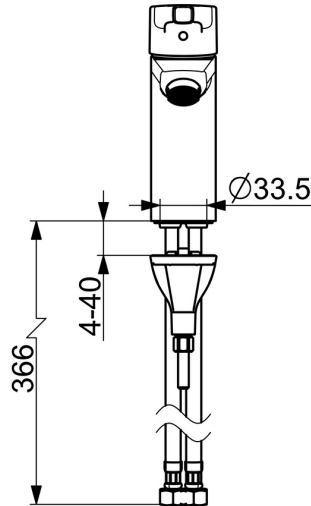

EAN: 4057304012013
static.hansa.com/56422203

- Washbasin
- Single-lever
- Deck mounted
- Chrome
- Fixed spout
- PCA® - constant flow rate regardless of pressure variations
- Hot/Cold symbols, Single operating lever/handle
- Limitation option for maximum temperature and flow-rate, Adjustable hot water stop (included, retrofittable)
- ϕ 35 mm ceramic cartridge for flow and temperature control
- Flexible inlet pipes
- Inner body made of DZR brass, 3S-installation system for safe and simple mounting
- Without pop-up waste

Technical data

Flow properties

Flow-rate at 3 bar (with flow controller) **6.0 l/min**

Technical properties

DN-size (nominal dimension) **DN15**
 Hot water supply **max. +70°C**
 Working pressure **0.5-10 bar**
 Connection size **G3/8**
 Projection **110 mm**
 Backflow prevention (EN1717) **AA**
 Material **Brass**

	Name	Code
01	Lever	59914712
02	Covering cap, 33x3 mm	59912504
03	Temperature adjustment limiter	59912325
04	Tightening nut, M40x1	1003409V
05	Cartridge, 3.5 Classic	59913075
06	Aerator, M24x1 A, low pressure	59902692
06	Aerator, M24x1, 6 l/min	59913727
07	Bottom seal	59914591
08	Fixing screw, M8x1, L=130	59914474
09	Fixing set	59914475