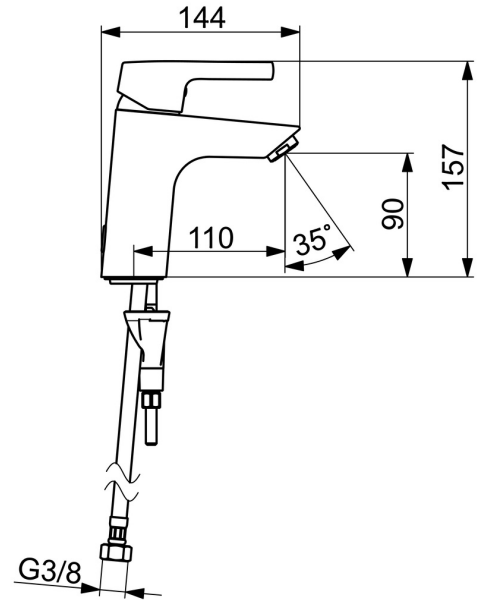

EAN: 4057304012013
static.hansa.com/56422203

- Washbasin
- Single-lever
- Deck mounted
- Chrome
- Fixed spout
- PCA® - constant flow rate regardless of pressure variations
- Hot/Cold symbols, Single operating lever/handle
- Limitation option for maximum temperature and flow-rate, Adjustable hot water stop (included, retrofittable)
- ϕ 35 mm ceramic cartridge for flow and temperature control
- Flexible inlet pipes
- Inner body made of DZR brass, 3S-installation system for safe and simple mounting
- Without pop-up waste

Technical data

Flow properties

Flow-rate at 3 bar (with flow controller) **6.0 l/min**

Technical properties

DN-size (nominal dimension) **DN15**
 Hot water supply **max. +70°C**
 Working pressure **0.5-10 bar**
 Connection size **G3/8**
 Projection **110 mm**
 Backflow prevention (EN1717) **AA**
 Material **Brass**

	Name	Code
01	Lever	59914712
02	Covering cap, 33x3 mm	59912504
03	Temperature adjustment limiter	59912325
04	Tightening nut, M40x1	1003409V
05	Cartridge, 3.5 Classic	59913075
06	Aerator, M24x1 A, low pressure	59902692
06	Aerator, M24x1, 6 l/min	59913727
07	Bottom seal	59914591
08	Fixing screw, M8x1, L=130	59914474
09	Fixing set	59914475