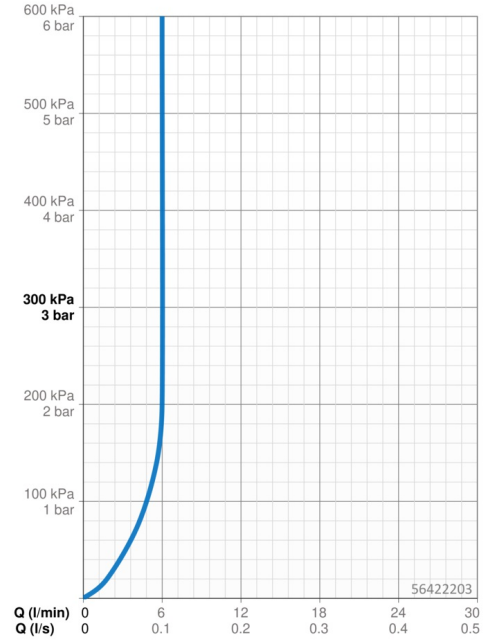

Technical data

Flow properties

Flow-rate at 3 bar (with flow controller) **6.0 l/min**

Technical properties

DN-size (nominal dimension) **DN15**
Hot water supply **max. +70°C**
Working pressure **0.5-10 bar**
Connection size **G3/8**
Projection **110 mm**
Backflow prevention (EN1717) **AA**
Material **Brass**

Regulations

EN standard **EN 817**
Noise class **I (ISO3822)**

Approvals and Declarations

DVGW **DW-6506CS0548**
ABP **P-IX 38812/IA**
Declaration of conformity **DoC**
EPD **S-P-06391**