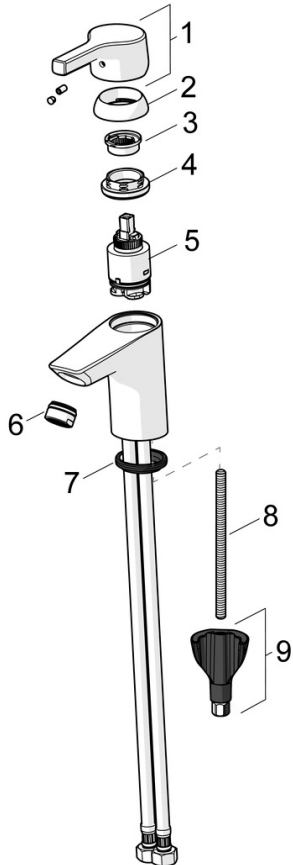

Spare parts

SP56362203

	Name	Code
01	Lever	59914712
02	Covering cap, 33x3 mm	59912504
03	Temperature adjustment limiter	59912325
04	Tightening nut, M40x1	1003409V
05	Cartridge, 3.5 Classic	59913075
06	Aerator, M24x1 A, low pressure	59902692
06	Aerator, M24x1, 6 l/min	59913727
07	Bottom seal	59914591
08	Fixing screw, M8x1, L=130	59914474
09	Fixing set	59914475