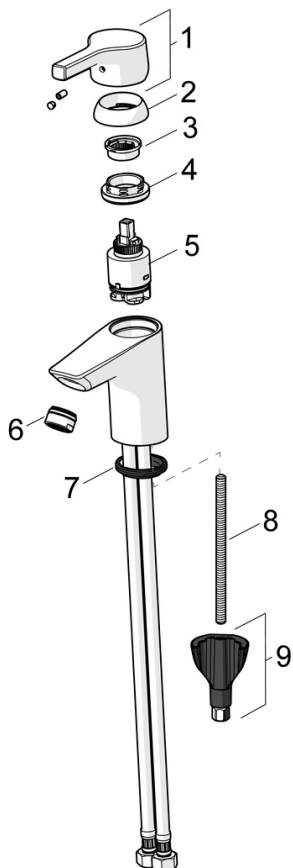

EAN: 4057304012099
static.hansa.com/56412203

- Washbasin
- Single-lever
- Deck mounted
- Chrome
- Fixed spout
- PCA® - constant flow rate regardless of pressure variations
- Hot/Cold symbols, Single operating lever/handle
- Pop-up waste with draw-rod
- Limitation option for maximum temperature and flow-rate, Adjustable hot water stop (included, retrofittable)
- \varnothing 35 mm ceramic cartridge for flow and temperature control
- Flexible inlet pipes
- Inner body made of DZR brass, 3S-installation system for safe and simple mounting

Technical data

Flow properties

Flow-rate at 3 bar (with flow controller) **6.0 l/min**

Technical properties

DN-size (nominal dimension) **DN15**
 Hot water supply **max. +70°C**
 Working pressure **0.5-10 bar**
 Connection size **G3/8**
 Projection **110 mm**
 Material **Brass**

Regulations

EN standard **EN 817**
 Noise class **I (ISO3822)**

Approvals and Declarations

DVGW **DW-6506CS0548**
 ABP **P-IX 38812/IA**
 Declaration of conformity **DoC**

Spare parts

SP56362203

	Name	Code
01	Lever	59914712
02	Covering cap, 33x3 mm	59912504
03	Temperature adjustment limiter	59912325
04	Tightening nut, M40x1	1003409V
05	Cartridge, 3.5 Classic	59913075
06	Aerator, M24x1 A, low pressure	59902692
06	Aerator, M24x1, 6 l/min	59913727
07	Bottom seal	59914591
08	Fixing screw, M8x1, L=130	59914474
09	Fixing set	59914475