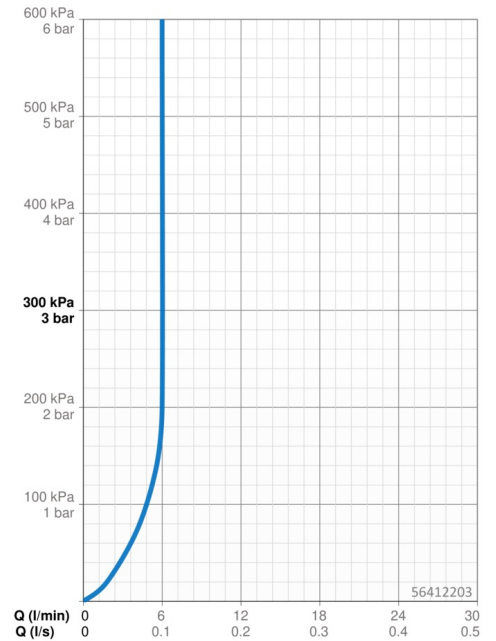

EAN: 4057304012099
static.hansa.com/56412203

- Washbasin
- Single-lever
- Deck mounted
- Chrome
- Fixed spout
- PCA® - constant flow rate regardless of pressure variations
- Hot/Cold symbols, Single operating lever/handle
- Pop-up waste with draw-rod
- Limitation option for maximum temperature and flow-rate, Adjustable hot water stop (included, retrofittable)
- \varnothing 35 mm ceramic cartridge for flow and temperature control
- Flexible inlet pipes
- Inner body made of DZR brass, 3S-installation system for safe and simple mounting

Technical data

Flow properties

Flow-rate at 3 bar (with flow controller) **6.0 l/min**

Technical properties

DN-size (nominal dimension) **DN15**
 Hot water supply **max. +70°C**
 Working pressure **0.5-10 bar**
 Connection size **G3/8**
 Projection **110 mm**
 Material **Brass**

Regulations

EN standard **EN 817**
 Noise class **I (ISO3822)**

Approvals and Declarations

DVGW **DW-6506CS0548**
 ABP **P-IX 38812/IA**
 Declaration of conformity **DoC**

Spare parts

SP56362203

	Name	Code
01	Lever	59914712
02	Covering cap, 33x3 mm	59912504
03	Temperature adjustment limiter	59912325
04	Tightening nut, M40x1	1003409V
05	Cartridge, 3.5 Classic	59913075
06	Aerator, M24x1 A, low pressure	59902692
06	Aerator, M24x1, 6 l/min	59913727
07	Bottom seal	59914591
08	Fixing screw, M8x1, L=130	59914474
09	Fixing set	59914475