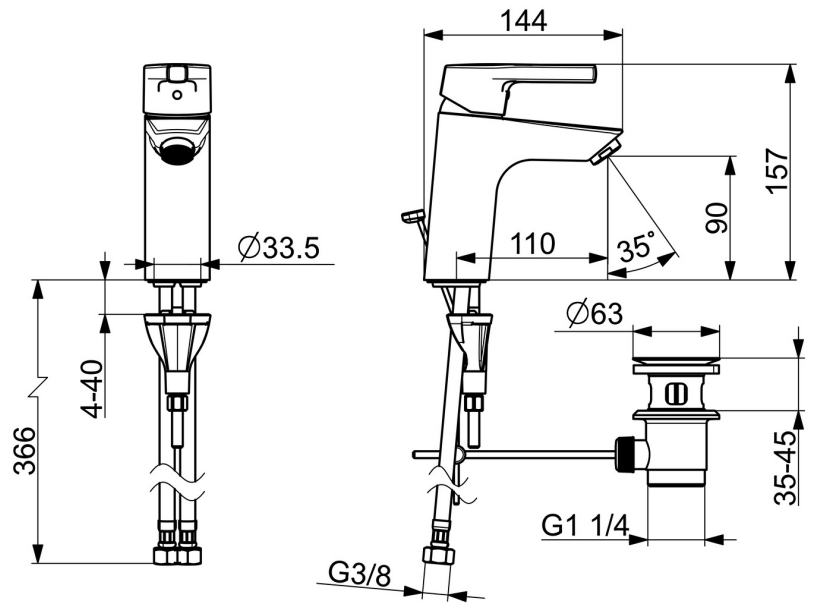

EAN: 4057304012099
static.hansa.com/56412203

- Washbasin
- Single-lever
- Deck mounted
- Chrome
- Fixed spout
- PCA® - constant flow rate regardless of pressure variations
- Hot/Cold symbols, Single operating lever/handle
- Pop-up waste with draw-rod
- Limitation option for maximum temperature and flow-rate, Adjustable hot water stop (included, retrofittable)
- \varnothing 35 mm ceramic cartridge for flow and temperature control
- Flexible inlet pipes
- Inner body made of DZR brass, 3S-installation system for safe and simple mounting

Technical data

Flow properties

Flow-rate at 3 bar (with flow controller) **6.0 l/min**

Technical properties

DN-size (nominal dimension) **DN15**
 Hot water supply **max. +70°C**
 Working pressure **0.5-10 bar**
 Connection size **G3/8**
 Projection **110 mm**
 Material **Brass**

Regulations

EN standard **EN 817**
 Noise class **I (ISO3822)**

Approvals and Declarations

DVGW **DW-6506CS0548**
 ABP **P-IX 38812/IA**
 Declaration of conformity **DoC**

Spare parts

SP56362203

	Name	Code
01	Lever	59914712
02	Covering cap, 33x3 mm	59912504
03	Temperature adjustment limiter	59912325
04	Tightening nut, M40x1	1003409V
05	Cartridge, 3.5 Classic	59913075
06	Aerator, M24x1 A, low pressure	59902692
06	Aerator, M24x1, 6 l/min	59913727
07	Bottom seal	59914591
08	Fixing screw, M8x1, L=130	59914474
09	Fixing set	59914475