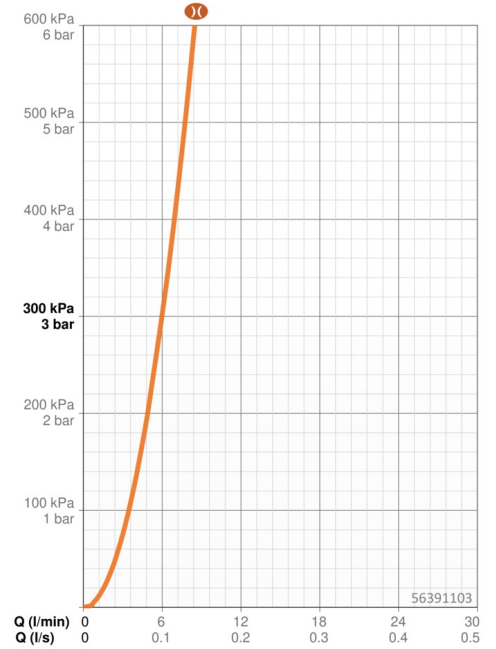

Technical data

Technical properties

DN-size (nominal dimension)	DN15
Hot water supply	max. +80°C
Working pressure	0.5-5 bar
Connection size	G3/8
Projection	102 mm
Material	Brass

Regulations

EN standard	EN 817
Noise class	I (ISO3822)

Approvals and Declarations

Declaration of conformity	DoC