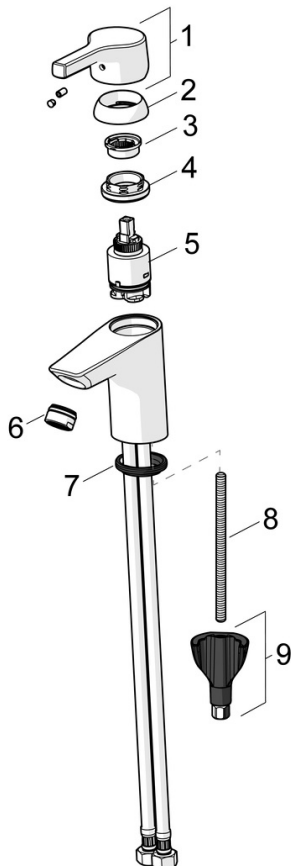

EAN: 4057304012082
static.hansa.com/56391103

- Washbasin
- Single-lever, Low pressure
- Deck mounted
- Chrome
- Fixed spout
- Laminar stream
- Hot/Cold symbols, Single operating lever/handle
- Pop-up waste with draw-rod
- Limitation option for maximum temperature and flow-rate, Adjustable hot water stop (included, retrofittable)
- \varnothing 35 mm ceramic cartridge for flow and temperature control
- 3S-installation system for safe and simple mounting

Technical data

Technical properties

DN-size (nominal dimension)	DN15
Hot water supply	max. +80°C
Working pressure	0.5-5 bar
Connection size	G3/8
Projection	102 mm
Material	Brass

Regulations

EN standard	EN 817
Noise class	I (ISO3822)

Approvals and Declarations

Declaration of conformity	DoC
---------------------------	------------

Spare parts

SP56362203

	Name	Code
01	Lever	59914712
02	Covering cap, 33x3 mm	59912504
03	Temperature adjustment limiter	59912325
04	Tightening nut, M40x1	1003409V
05	Cartridge, 3.5 Classic	59913075
06	Aerator, M24x1 A, low pressure	59902692
06	Aerator, M24x1, 6 l/min	59913727
07	Bottom seal	59914591
08	Fixing screw, M8x1, L=130	59914474
09	Fixing set	59914475