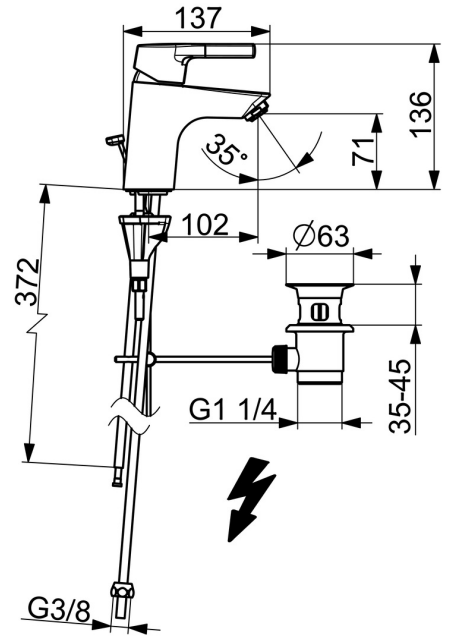

EAN: 4057304012082
static.hansa.com/56391103

- Washbasin
- Single-lever, Low pressure
- Deck mounted
- Chrome
- Fixed spout
- Laminar stream
- Hot/Cold symbols, Single operating lever/handle
- Pop-up waste with draw-rod
- Limitation option for maximum temperature and flow-rate, Adjustable hot water stop (included, retrofittable)
- \varnothing 35 mm ceramic cartridge for flow and temperature control
- 3S-installation system for safe and simple mounting

Technical data

Technical properties

DN-size (nominal dimension)	DN15
Hot water supply	max. +80°C
Working pressure	0.5-5 bar
Connection size	G3/8
Projection	102 mm
Material	Brass

Regulations

EN standard	EN 817
Noise class	I (ISO3822)

Approvals and Declarations

Declaration of conformity	DoC
---------------------------	------------

Spare parts

SP56362203

	Name	Code
01	Lever	59914712
02	Covering cap, 33x3 mm	59912504
03	Temperature adjustment limiter	59912325
04	Tightening nut, M40x1	1003409V
05	Cartridge, 3.5 Classic	59913075
06	Aerator, M24x1 A, low pressure	59902692
06	Aerator, M24x1, 6 l/min	59913727
07	Bottom seal	59914591
08	Fixing screw, M8x1, L=130	59914474
09	Fixing set	59914475