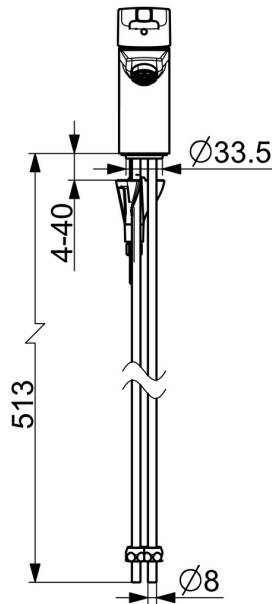

EAN: 4057304012082
static.hansa.com/56391103

- Washbasin
- Single-lever, Low pressure
- Deck mounted
- Chrome
- Fixed spout
- Laminar stream
- Hot/Cold symbols, Single operating lever/handle
- Pop-up waste with draw-rod
- Limitation option for maximum temperature and flow-rate, Adjustable hot water stop (included, retrofittable)
- \varnothing 35 mm ceramic cartridge for flow and temperature control
- 3S-installation system for safe and simple mounting

Technical data

Technical properties

DN-size (nominal dimension)	DN15
Hot water supply	max. +80°C
Working pressure	0.5-5 bar
Connection size	G3/8
Projection	102 mm
Material	Brass

Regulations

EN standard	EN 817
Noise class	I (ISO3822)

Approvals and Declarations

Declaration of conformity	DoC
---------------------------	------------

Spare parts

SP56362203

	Name	Code
01	Lever	59914712
02	Covering cap, 33x3 mm	59912504
03	Temperature adjustment limiter	59912325
04	Tightening nut, M40x1	1003409V
05	Cartridge, 3.5 Classic	59913075
06	Aerator, M24x1 A, low pressure	59902692
06	Aerator, M24x1, 6 l/min	59913727
07	Bottom seal	59914591
08	Fixing screw, M8x1, L=130	59914474
09	Fixing set	59914475