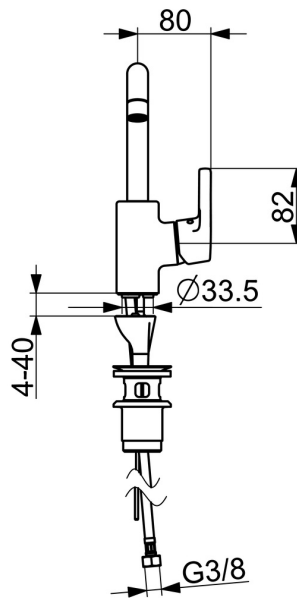

EAN: 4057304012020
static.hansa.com/56372203

- Washbasin
- Single-lever, side operated
- Deck mounted
- Chrome
- Swivel spout, Swivel range limiting option
- PCA® - constant flow rate regardless of pressure variations
- Hot/Cold symbols, Single operating lever/handle
- Pop-up waste with draw-rod
- Limitation option for maximum temperature and flow-rate, Adjustable hot water stop (included, retrofittable)
- \varnothing 35 mm ceramic cartridge for flow and temperature control
- Flexible inlet pipes
- Inner body made of DZR brass, 3S-installation system for safe and simple mounting

Technical data

Flow properties

Flow-rate at 3 bar (with flow controller) **6.0 l/min**

Technical properties

DN-size (nominal dimension) **DN15**
 Hot water supply **max. +80°C**
 Working pressure **0.5-10 bar**
 Connection size **G3/8**
 Projection **152 mm**
 Backflow prevention (EN1717) **AA**
 Material **Brass**

	Name	Code
01	Spout	59914427
02	Aerator, M22x1 STD HC PCA, 6 l/min	59914428
03	Spout overturning stopper, 60° /0°	59914264
03	Spout overturning stopper, 120° Discontinued	59914429
04	Sealing kit for spout	59914431
05	Cartridge, 3.5 Classic	59913075
06	Tightening nut, M40x1	1003409V
07	Temperature adjustment limiter	59912325
08	Covering cap, 33x3 mm	59912504
09	Lever	59914713
10	Bottom seal	59914591
11	Fixing screw, M8x1, L=130	59914474
12	Fixing set	59914475