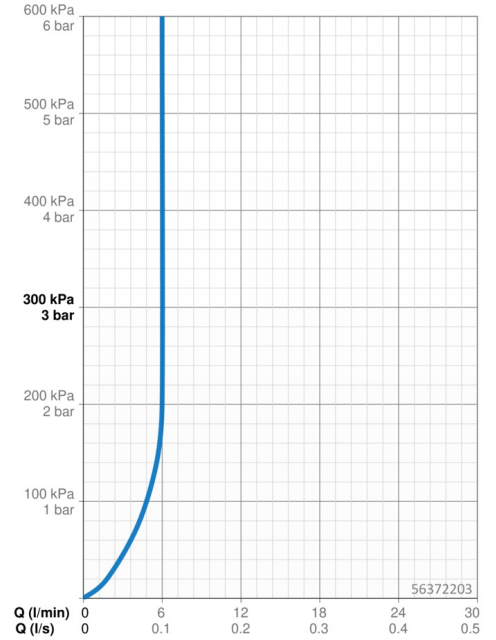

Technical data

Flow properties

Flow-rate at 3 bar (with flow controller) **6.0 l/min**

Technical properties

DN-size (nominal dimension) **DN15**
Hot water supply **max. +80°C**
Working pressure **0.5-10 bar**
Connection size **G3/8**
Projection **152 mm**
Backflow prevention (EN1717) **AA**
Material **Brass**

Regulations

EN standard **EN 817**
Noise class **I (ISO3822)**

Approvals and Declarations

DVGW **DW-6506CS0548**
ABP **P-IX 38495/IA**
Declaration of conformity **DoC**
EPD **S-P-06391**