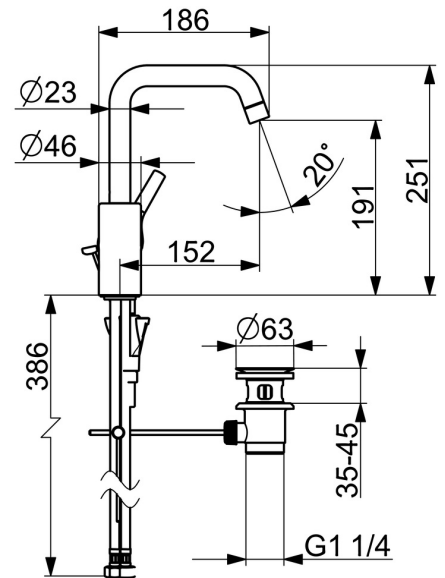

EAN: 4057304012020
static.hansa.com/56372203

- Washbasin
- Single-lever, side operated
- Deck mounted
- Chrome
- Swivel spout, Swivel range limiting option
- PCA® - constant flow rate regardless of pressure variations
- Hot/Cold symbols, Single operating lever/handle
- Pop-up waste with draw-rod
- Limitation option for maximum temperature and flow-rate, Adjustable hot water stop (included, retrofittable)
- \varnothing 35 mm ceramic cartridge for flow and temperature control
- Flexible inlet pipes
- Inner body made of DZR brass, 3S-installation system for safe and simple mounting

Technical data

Flow properties

Flow-rate at 3 bar (with flow controller) **6.0 l/min**

Technical properties

DN-size (nominal dimension) **DN15**
 Hot water supply **max. +80°C**
 Working pressure **0.5-10 bar**
 Connection size **G3/8**
 Projection **152 mm**
 Backflow prevention (EN1717) **AA**
 Material **Brass**

	Name	Code
01	Spout	59914427
02	Aerator, M22x1 STD HC PCA, 6 l/min	59914428
03	Spout overturning stopper, 60° /0°	59914264
03	Spout overturning stopper, 120° Discontinued	59914429
04	Sealing kit for spout	59914431
05	Cartridge, 3.5 Classic	59913075
06	Tightening nut, M40x1	1003409V
07	Temperature adjustment limiter	59912325
08	Covering cap, 33x3 mm	59912504
09	Lever	59914713
10	Bottom seal	59914591
11	Fixing screw, M8x1, L=130	59914474
12	Fixing set	59914475