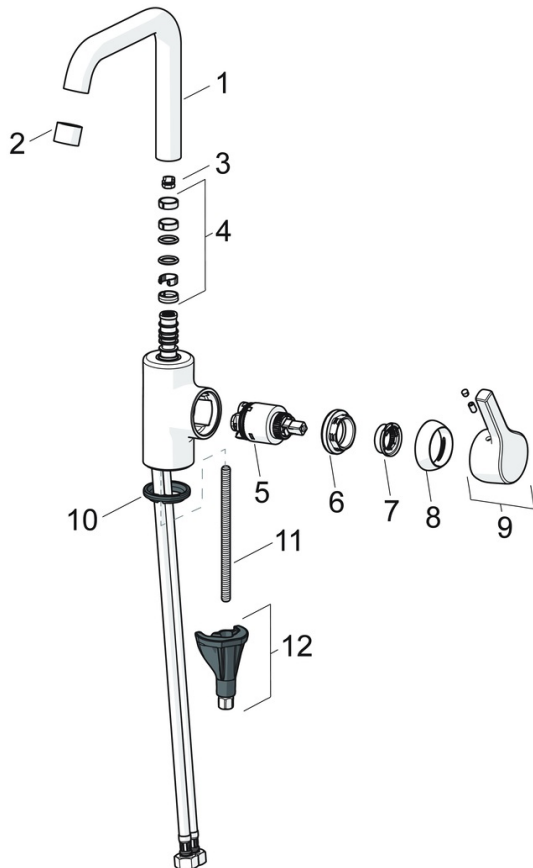

Spare parts

SP56432203

	Name	Code
01	Spout	59914427
02	Aerator, M22x1 STD HC PCA, 6 l/min	59914428
03	Spout overturning stopper, 60° /0°	59914264
03	Spout overturning stopper, 120° Discontinued	59914429
04	Sealing kit for spout	59914431
05	Cartridge, 3.5 Classic	59913075
06	Tightening nut, M40x1	1003409V
07	Temperature adjustment limiter	59912325
08	Covering cap, 33x3 mm	59912504
09	Lever	59914713
10	Bottom seal	59914591
11	Fixing screw, M8x1, L=130	59914474
12	Fixing set	59914475