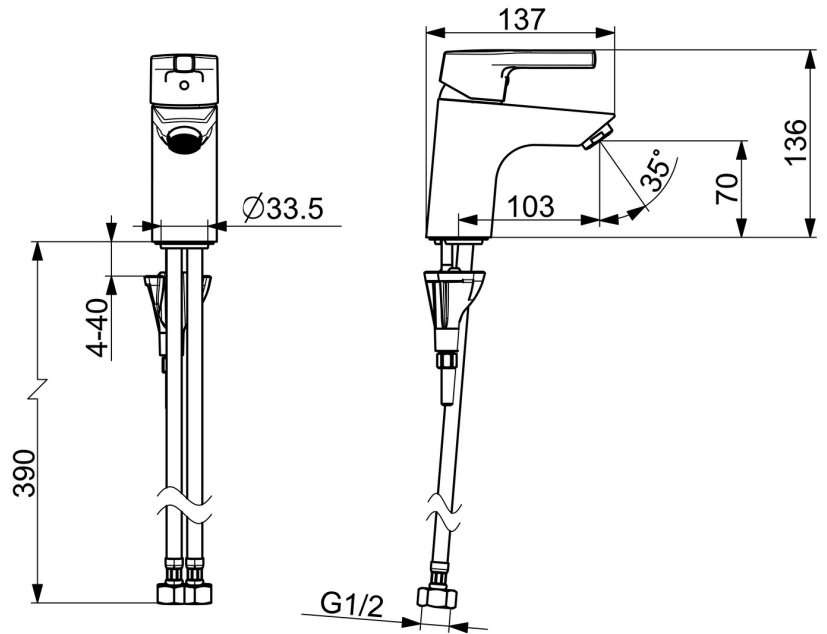

EAN: 4057304012068
static.hansa.com/563622030037

- Washbasin
- Single-lever
- Deck mounted
- Chrome
- Fixed spout
- Standard aerator
- Hot/Cold symbols, Single operating lever/handle
- Limitation option for maximum temperature and flow-rate, Adjustable hot water stop (included, retrofittable)
- \varnothing 35 mm ceramic cartridge for flow and temperature control
- Flexible inlet pipes
- 3S-installation system for safe and simple mounting
- Without pop-up waste

Technical data

Flow properties

Flow-rate at 3 bar (with flow controller) **6.0 l/min**

Technical properties

DN-size (nominal dimension) **DN15**
 Hot water supply **max. +70°C**
 Working pressure **0.5-10 bar**
 Connection size **G1/2**
 Projection **102 mm**
 Material **Brass**

Regulations

EN standard **EN 817**
 Noise class **I (ISO3822)**

Approvals and Declarations

Declaration of conformity **DoC**
 EPD **S-P-06391**

Spare parts

SP56362203

	Name	Code
01	Lever	59914712
02	Covering cap, 33x3 mm	59912504
03	Temperature adjustment limiter	59912325
04	Tightening nut, M40x1	1003409V
05	Cartridge, 3.5 Classic	59913075
06	Aerator, M24x1 A, low pressure	59902692
06	Aerator, M24x1, 6 l/min	59913727
07	Bottom seal	59914591
08	Fixing screw, M8x1, L=130	59914474
09	Fixing set	59914475