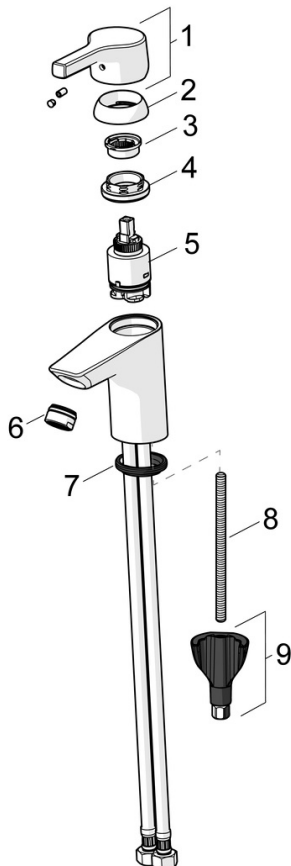

EAN: 4057304012068
static.hansa.com/563622030037

- Washbasin
- Single-lever
- Deck mounted
- Chrome
- Fixed spout
- Standard aerator
- Hot/Cold symbols, Single operating lever/handle
- Limitation option for maximum temperature and flow-rate, Adjustable hot water stop (included, retrofittable)
- \varnothing 35 mm ceramic cartridge for flow and temperature control
- Flexible inlet pipes
- 3S-installation system for safe and simple mounting
- Without pop-up waste

Technical data

Flow properties

Flow-rate at 3 bar (with flow controller) **6.0 l/min**

Technical properties

DN-size (nominal dimension) **DN15**
 Hot water supply **max. +70°C**
 Working pressure **0.5-10 bar**
 Connection size **G1/2**
 Projection **102 mm**
 Material **Brass**

Regulations

EN standard **EN 817**
 Noise class **I (ISO3822)**

Approvals and Declarations

Declaration of conformity **DoC**
 EPD **S-P-06391**

Spare parts

SP56362203

	Name	Code
01	Lever	59914712
02	Covering cap, 33x3 mm	59912504
03	Temperature adjustment limiter	59912325
04	Tightening nut, M40x1	1003409V
05	Cartridge, 3.5 Classic	59913075
06	Aerator, M24x1 A, low pressure	59902692
06	Aerator, M24x1, 6 l/min	59913727
07	Bottom seal	59914591
08	Fixing screw, M8x1, L=130	59914474
09	Fixing set	59914475