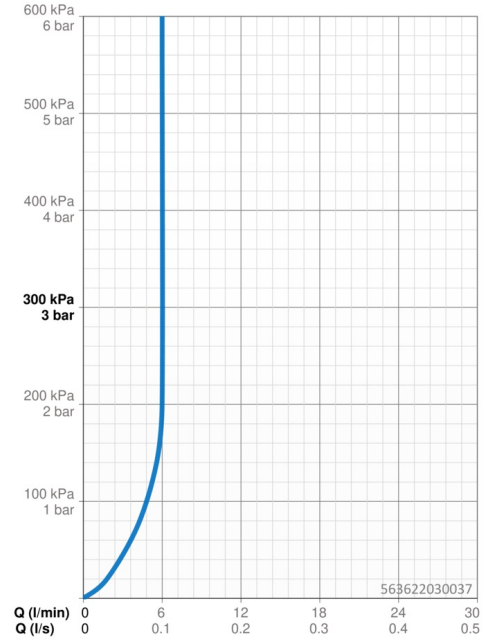

Technical data

Flow properties

Flow-rate at 3 bar (with flow controller) **6.0 l/min**

Technical properties

DN-size (nominal dimension) **DN15**
Hot water supply **max. +70°C**
Working pressure **0.5-10 bar**
Connection size **G1/2**
Projection **102 mm**
Material **Brass**

Regulations

EN standard **EN 817**
Noise class **I (ISO3822)**

Approvals and Declarations

Declaration of conformity **DoC**
EPD **S-P-06391**