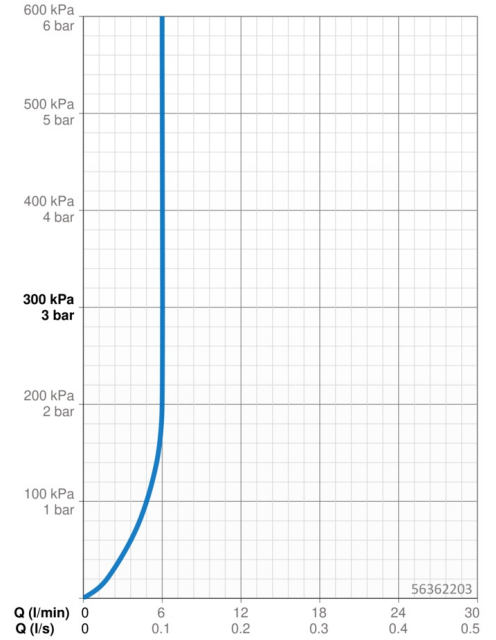

Technical data

Flow properties

Flow-rate at 3 bar (with flow controller) **6.0 l/min**

Technical properties

DN-size (nominal dimension) **DN15**
Hot water supply **max. +70°C**
Working pressure **0.5-10 bar**
Connection size **G3/8**
Projection **103 mm**
Backflow prevention (EN1717) **AA**
Material **Brass**

Regulations

EN standard **EN 817**
Noise class **I (ISO3822)**

Approvals and Declarations

DVGW **DW-6506CS0548**
ABP **P-IX 38812/IA**
Declaration of conformity **DoC**
EPD **S-P-06391**