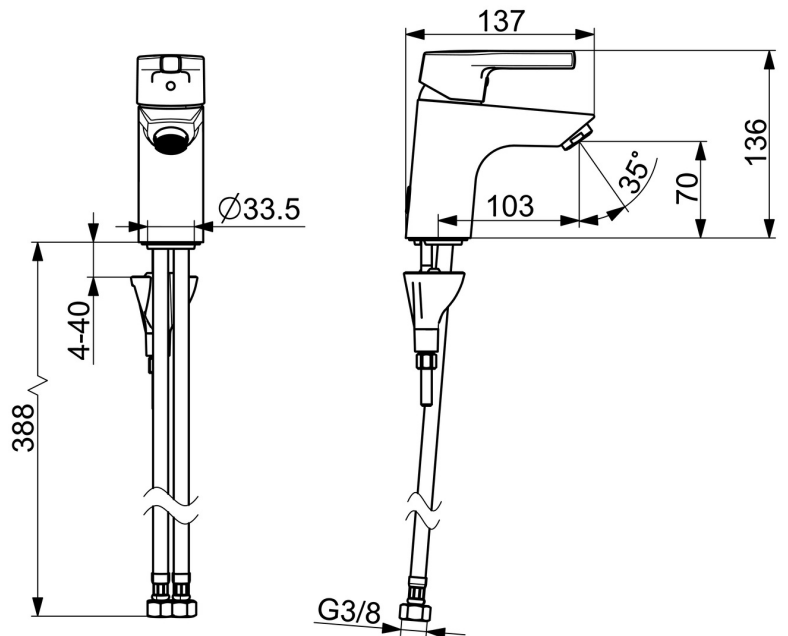

EAN: 4057304012006
static.hansa.com/56362203

- Washbasin
- Single-lever
- Deck mounted
- Chrome
- Fixed spout
- PCA® - constant flow rate regardless of pressure variations
- Hot/Cold symbols, Single operating lever/handle
- Limitation option for maximum temperature and flow-rate, Adjustable hot water stop (included, retrofittable)
- \varnothing 35 mm ceramic cartridge for flow and temperature control
- Flexible inlet pipes
- Inner body made of DZR brass, 3S-installation system for safe and simple mounting
- Without pop-up waste

Technical data

Flow properties

Flow-rate at 3 bar (with flow controller) **6.0 l/min**

Technical properties

DN-size (nominal dimension) **DN15**
 Hot water supply **max. +70°C**
 Working pressure **0.5-10 bar**
 Connection size **G3/8**
 Projection **103 mm**
 Backflow prevention (EN1717) **AA**
 Material **Brass**

	Name	Code
01	Lever	59914712
02	Covering cap, 33x3 mm	59912504
03	Temperature adjustment limiter	59912325
04	Tightening nut, M40x1	1003409V
05	Cartridge, 3.5 Classic	59913075
06	Aerator, M24x1 A, low pressure	59902692
06	Aerator, M24x1, 6 l/min	59913727
07	Bottom seal	59914591
08	Fixing screw, M8x1, L=130	59914474
09	Fixing set	59914475