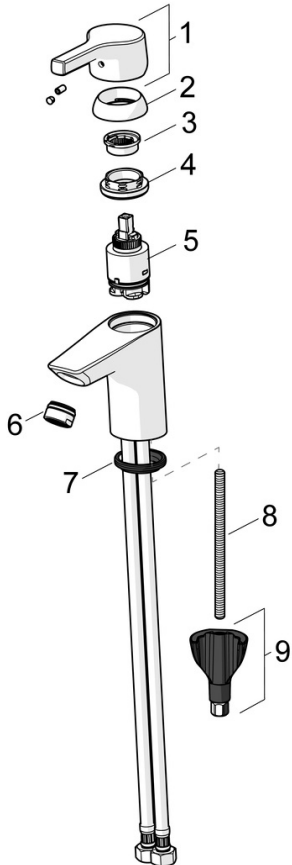

Spare parts

SP56362203

	Name	Code
01	Lever	59914712
02	Covering cap, 33x3 mm	59912504
03	Temperature adjustment limiter	59912325
04	Tightening nut, M40x1	1003409V
05	Cartridge, 3.5 Classic	59913075
06	Aerator, M24x1 A, low pressure	59902692
06	Aerator, M24x1, 6 l/min	59913727
07	Bottom seal	59914591
08	Fixing screw, M8x1, L=130	59914474
09	Fixing set	59914475