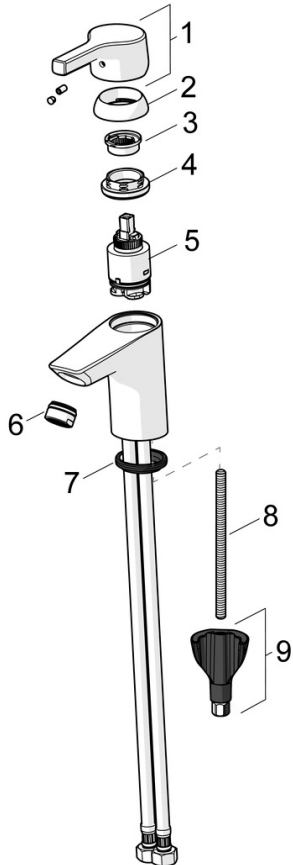

EAN: 4057304011986
static.hansa.com/56352203

- Washbasin
- Single-lever
- Deck mounted
- Chrome
- Fixed spout
- PCA® - constant flow rate regardless of pressure variations
- Hot/Cold symbols, Single operating lever/handle
- Pop-up waste with draw-rod
- Limitation option for maximum temperature and flow-rate, Adjustable hot water stop (included, retrofittable)
- \varnothing 35 mm ceramic cartridge for flow and temperature control
- Flexible inlet pipes
- Inner body made of DZR brass, 3S-installation system for safe and simple mounting

Technical data

Flow properties

Flow-rate at 3 bar (with flow controller) **6.0 l/min**

Technical properties

DN-size (nominal dimension) **DN15**
 Hot water supply **max. +70°C**
 Working pressure **0.5-10 bar**
 Connection size **G3/8**
 Projection **103 mm**
 Backflow prevention (EN1717) **AA**
 Material **Brass**

Regulations

EN standard **EN 817**
 Noise class **I (ISO3822)**

Approvals and Declarations

DVGW **DW-6506CS0548**
 ABP **P-IX 38812/IA**
 Declaration of conformity **DoC**

Spare parts

SP56362203

	Name	Code
01	Lever	59914712
02	Covering cap, 33x3 mm	59912504
03	Temperature adjustment limiter	59912325
04	Tightening nut, M40x1	1003409V
05	Cartridge, 3.5 Classic	59913075
06	Aerator, M24x1 A, low pressure	59902692
06	Aerator, M24x1, 6 l/min	59913727
07	Bottom seal	59914591
08	Fixing screw, M8x1, L=130	59914474
09	Fixing set	59914475