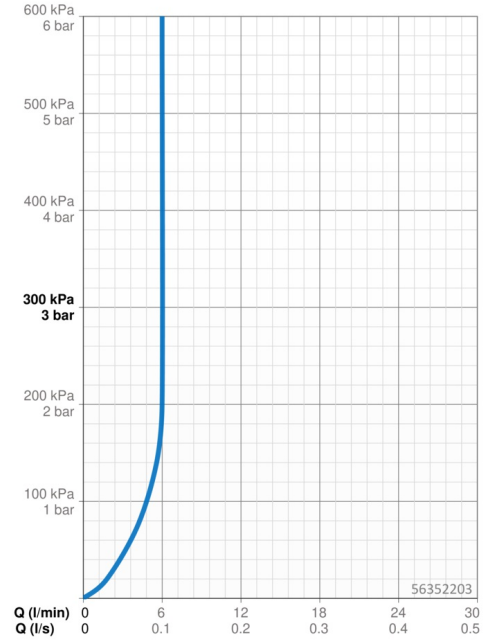

EAN: 4057304011986
static.hansa.com/56352203

- Washbasin
- Single-lever
- Deck mounted
- Chrome
- Fixed spout
- PCA® - constant flow rate regardless of pressure variations
- Hot/Cold symbols, Single operating lever/handle
- Pop-up waste with draw-rod
- Limitation option for maximum temperature and flow-rate, Adjustable hot water stop (included, retrofittable)
- \varnothing 35 mm ceramic cartridge for flow and temperature control
- Flexible inlet pipes
- Inner body made of DZR brass, 3S-installation system for safe and simple mounting

Technical data

Flow properties

Flow-rate at 3 bar (with flow controller) **6.0 l/min**

Technical properties

DN-size (nominal dimension) **DN15**
 Hot water supply **max. +70°C**
 Working pressure **0.5-10 bar**
 Connection size **G3/8**
 Projection **103 mm**
 Backflow prevention (EN1717) **AA**
 Material **Brass**

Regulations

EN standard **EN 817**
 Noise class **I (ISO3822)**

Approvals and Declarations

DVGW **DW-6506CS0548**
 ABP **P-IX 38812/IA**
 Declaration of conformity **DoC**

Spare parts

SP56362203

	Name	Code
01	Lever	59914712
02	Covering cap, 33x3 mm	59912504
03	Temperature adjustment limiter	59912325
04	Tightening nut, M40x1	1003409V
05	Cartridge, 3.5 Classic	59913075
06	Aerator, M24x1 A, low pressure	59902692
06	Aerator, M24x1, 6 l/min	59913727
07	Bottom seal	59914591
08	Fixing screw, M8x1, L=130	59914474
09	Fixing set	59914475