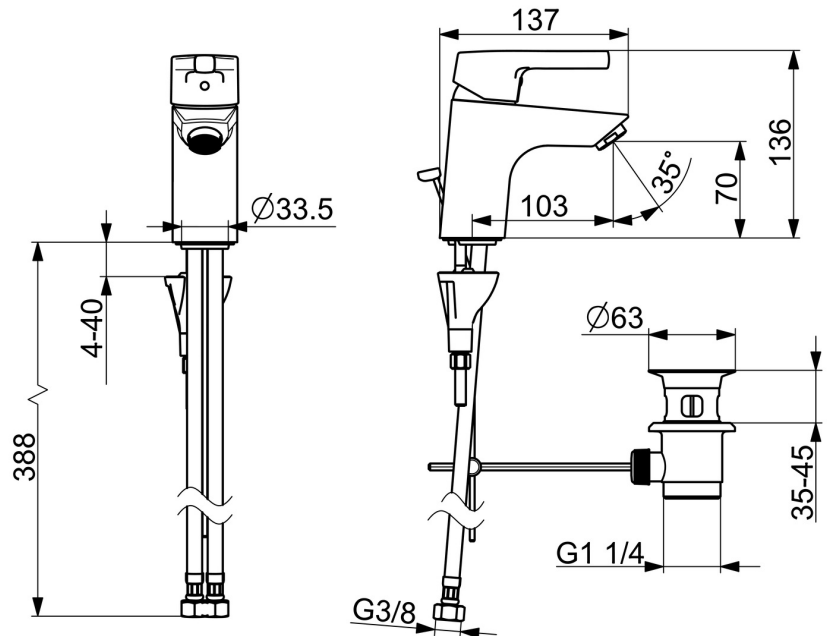

EAN: 4057304011986
static.hansa.com/56352203

- Washbasin
- Single-lever
- Deck mounted
- Chrome
- Fixed spout
- PCA® - constant flow rate regardless of pressure variations
- Hot/Cold symbols, Single operating lever/handle
- Pop-up waste with draw-rod
- Limitation option for maximum temperature and flow-rate, Adjustable hot water stop (included, retrofittable)
- \varnothing 35 mm ceramic cartridge for flow and temperature control
- Flexible inlet pipes
- Inner body made of DZR brass, 3S-installation system for safe and simple mounting

Technical data

Flow properties

Flow-rate at 3 bar (with flow controller) **6.0 l/min**

Technical properties

DN-size (nominal dimension) **DN15**
 Hot water supply **max. +70°C**
 Working pressure **0.5-10 bar**
 Connection size **G3/8**
 Projection **103 mm**
 Backflow prevention (EN1717) **AA**
 Material **Brass**

Regulations

EN standard **EN 817**
 Noise class **I (ISO3822)**

Approvals and Declarations

DVGW **DW-6506CS0548**
 ABP **P-IX 38812/IA**
 Declaration of conformity **DoC**

Spare parts

SP56362203

	Name	Code
01	Lever	59914712
02	Covering cap, 33x3 mm	59912504
03	Temperature adjustment limiter	59912325
04	Tightening nut, M40x1	1003409V
05	Cartridge, 3.5 Classic	59913075
06	Aerator, M24x1 A, low pressure	59902692
06	Aerator, M24x1, 6 l/min	59913727
07	Bottom seal	59914591
08	Fixing screw, M8x1, L=130	59914474
09	Fixing set	59914475