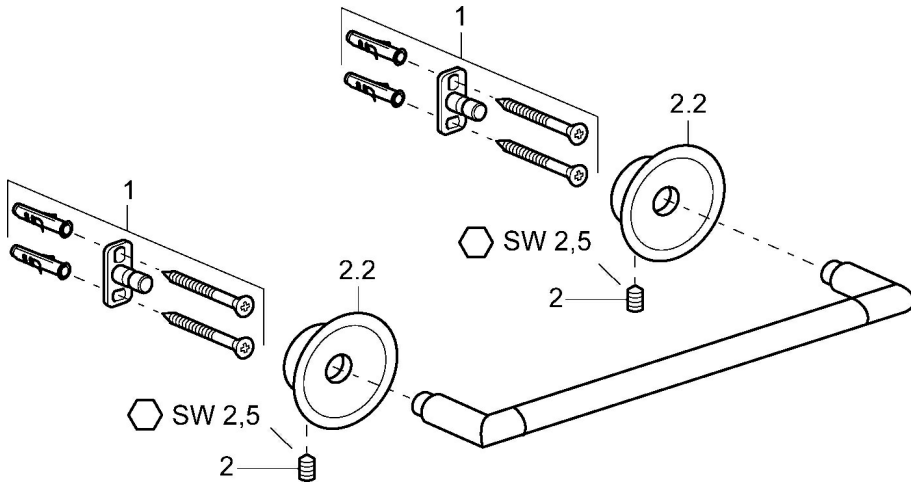

EAN: 4015474068490
static.hansa.com/56340900

- Bathroom
- Accessories
- Wall mounted
- Chrome

Technical data

Spare parts

SP56260900

	Name	Code
1	Fixing set Discontinued	59912081
2	Screw, M5x13, SW2.5 Discontinued	59912558
2.2	Symbol plug Discontinued	59912557