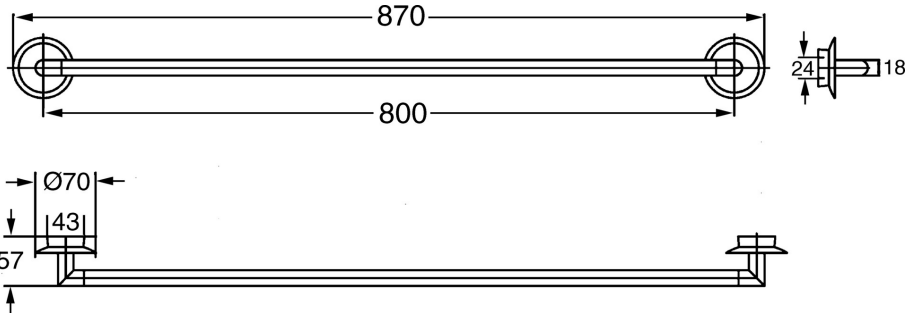

EAN: 4015474068490
static.hansa.com/56340900

- Bathroom
- Accessories
- Wall mounted
- Chrome

Technical data

Spare parts

SP56260900

	Name	Code
1	Fixing set Discontinued	59912081
2	Screw, M5x13, SW2.5 Discontinued	59912558
2.2	Symbol plug Discontinued	59912557