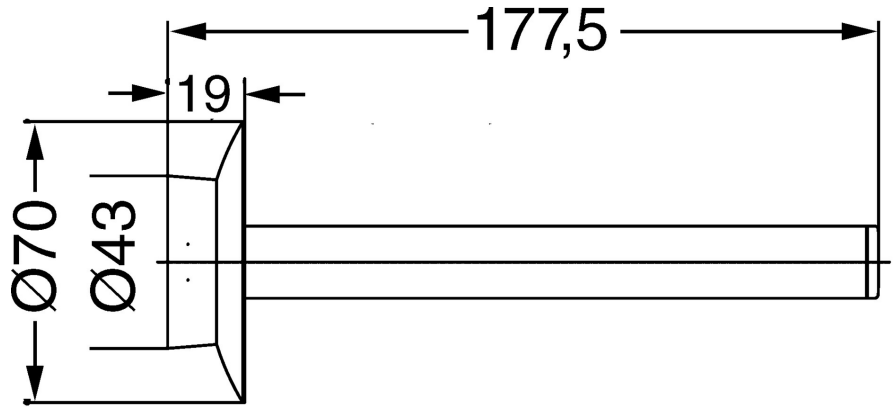

EAN: 4015474067684
static.hansa.com/56330900

- Bathroom
- Wall mounted
- Accessories
- Chrome

Technical data

Spare parts

SP56330900

	Name	Code
1	Fixing set Discontinued	59912081
2	Screw, M5x13, SW2.5 Discontinued	59912558
2.2	Symbol plug Discontinued	59912557