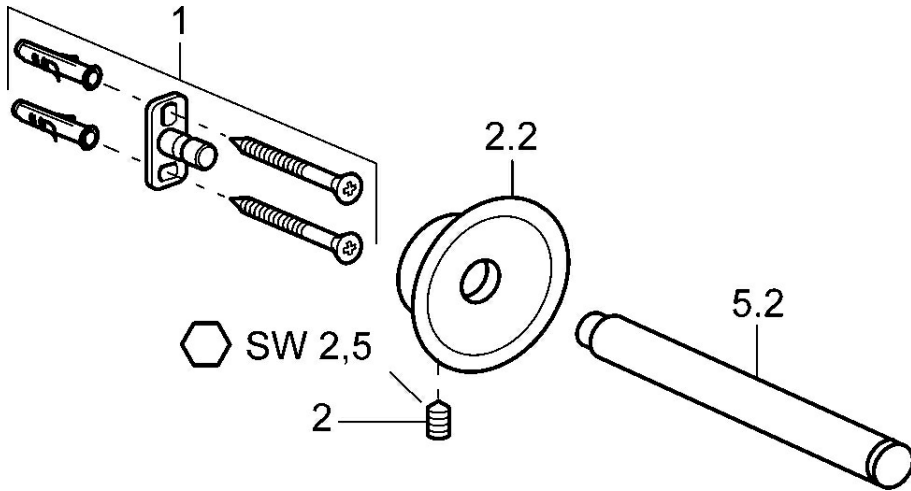

EAN: 4015474067684
static.hansa.com/56330900

- Bathroom
- Wall mounted
- Accessories
- Chrome

Technical data

Spare parts

SP56330900

	Name	Code
1	Fixing set Discontinued	59912081
2	Screw, M5x13, SW2.5 Discontinued	59912558
2.2	Symbol plug Discontinued	59912557