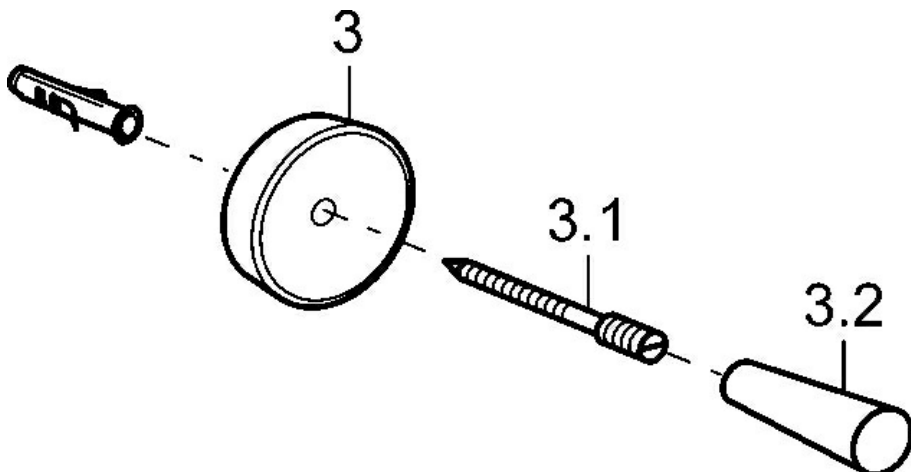

EAN: 4015474067653
static.hansa.com/56320900

- Bathroom
- Accessories
- Wall mounted
- Chrome

Technical data

Spare parts

SP56320900

Name	Code
3.1 Wall bracket Discontinued	59912084