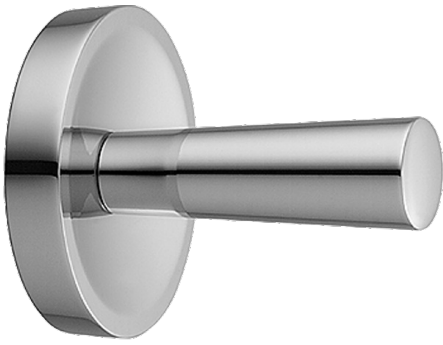

EAN: 4015474067653
static.hansa.com/56320900

- Bathroom
- Accessories
- Wall mounted
- Chrome

Technical data

Spare parts

SP56320900

Name	Code
3.1 Wall bracket Discontinued	59912084