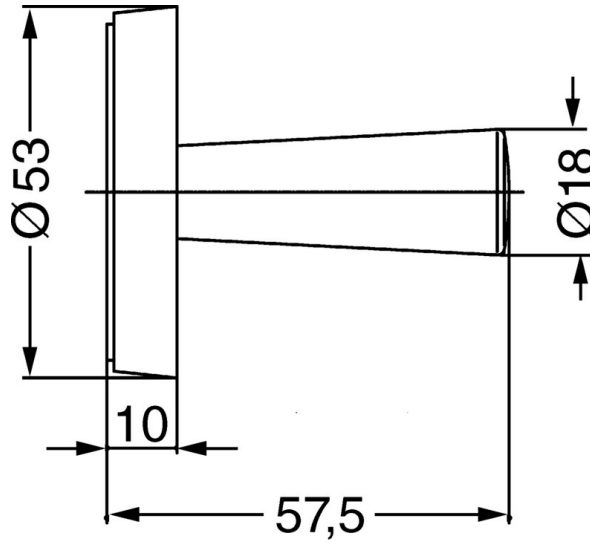

EAN: 4015474067653
static.hansa.com/56320900

- Bathroom
- Accessories
- Wall mounted
- Chrome

Technical data

Spare parts

SP56320900

Name	Code
3.1 Wall bracket Discontinued	59912084