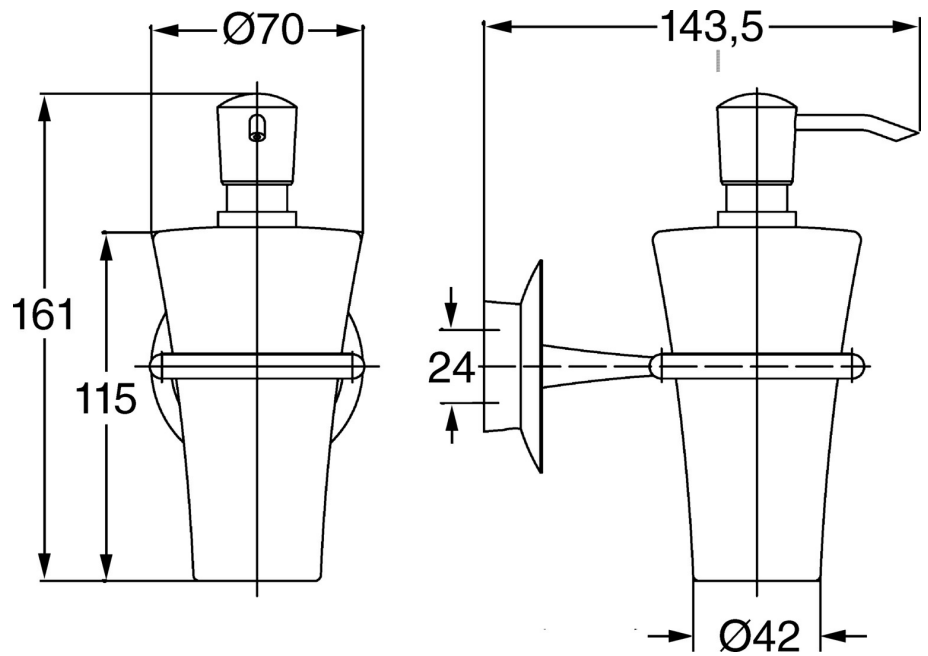

EAN: 4015474067561
static.hansa.com/56300900

- Bathroom
- Accessories
- Wall mounted
- Chrome

Technical data

Spare parts

SP56300900

	Name	Code
1	Fixing set Discontinued	59912081
2	Screw, M5x13, SW2.5 Discontinued	59912558
2.2	Symbol plug Discontinued	59912557
2.3	Wall bracket Discontinued	59912559
2.4	Ring, d 55 mm Discontinued	59912560
4.1	Lotion dispenser Discontinued	59912564
4.2	Supply Discontinued	59912563