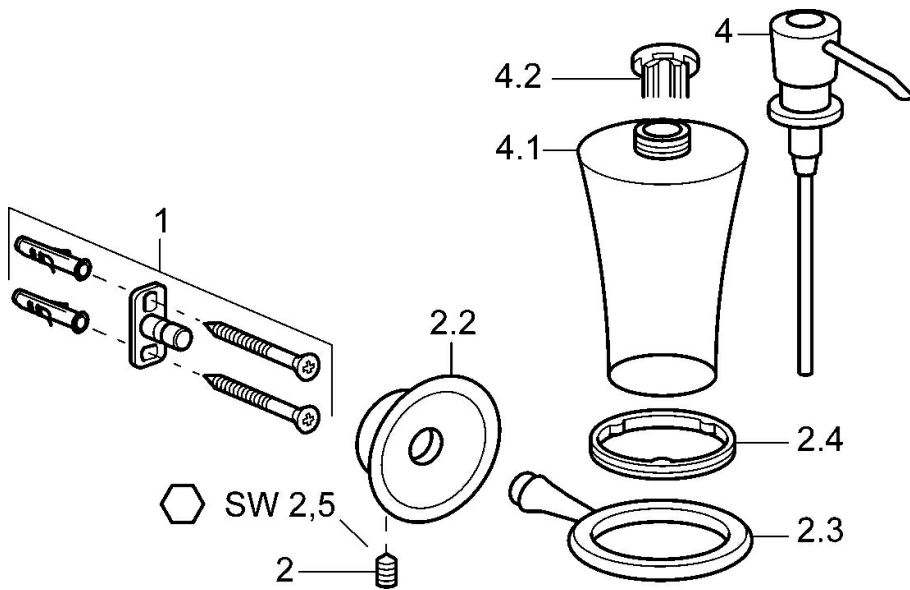

EAN: 4015474067561
static.hansa.com/56300900

- Bathroom
- Accessories
- Wall mounted
- Chrome

Technical data

Spare parts

SP56300900

	Name	Code
1	Fixing set Discontinued	59912081
2	Screw, M5x13, SW2.5 Discontinued	59912558
2.2	Symbol plug Discontinued	59912557
2.3	Wall bracket Discontinued	59912559
2.4	Ring, d 55 mm Discontinued	59912560
4.1	Lotion dispenser Discontinued	59912564
4.2	Supply Discontinued	59912563