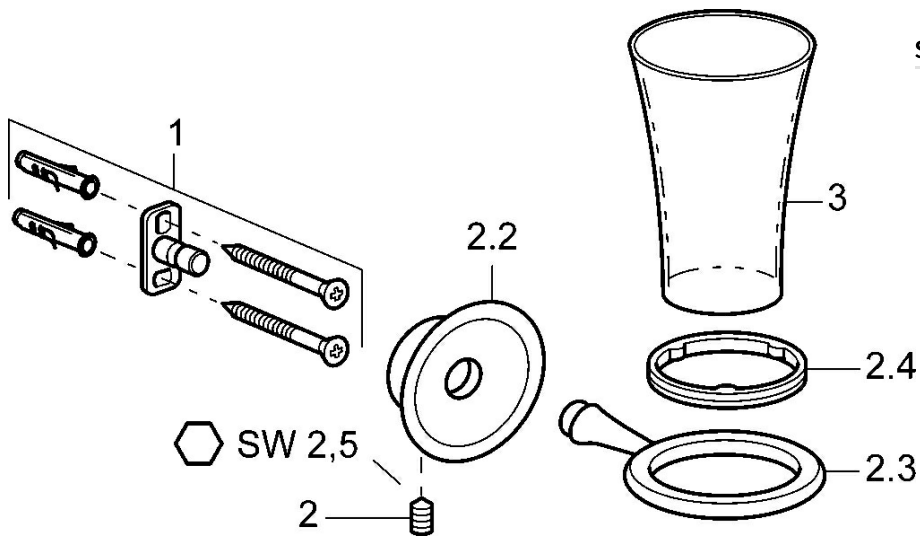

EAN: 4015474067509  
[static.hansa.com/56290900](https://static.hansa.com/56290900)

- Bathroom
- Accessories
- Wall mounted
- Chrome

### Technical data

## Spare parts

### SP56290900

	Name	Code
1	Fixing set Discontinued	59912081
2	Screw, M5x13, SW2.5 Discontinued	59912558
2.2	Symbol plug Discontinued	59912557
2.3	Wall bracket Discontinued	59912559
2.4	Ring, d 55 mm Discontinued	59912560
3	Glass Discontinued	59912561