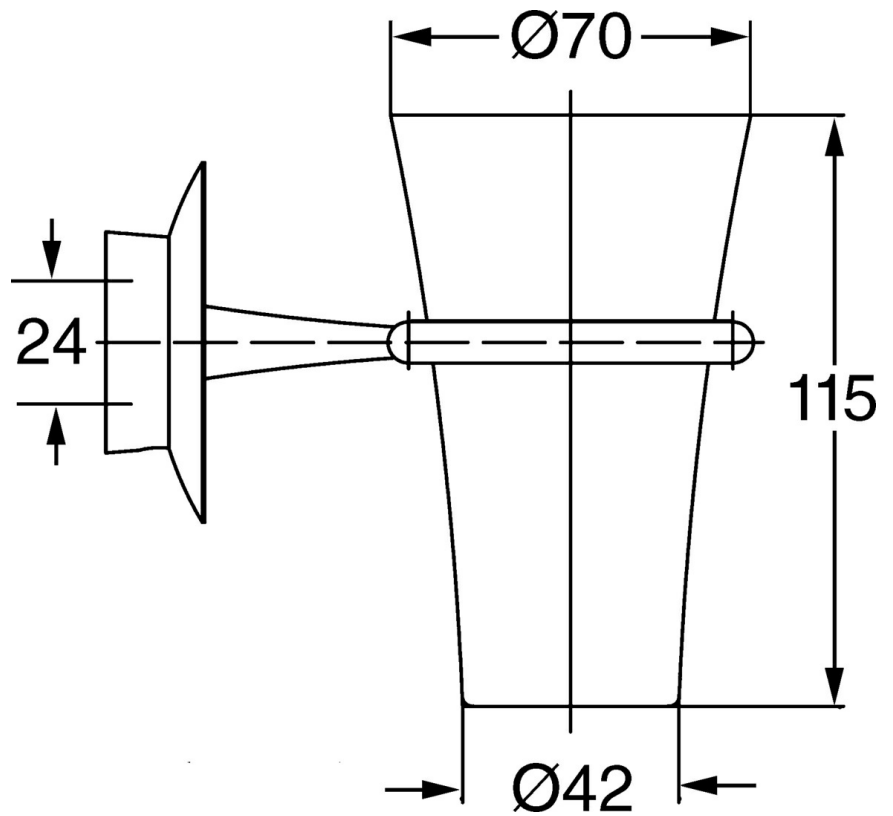

EAN: 4015474067509  
[static.hansa.com/56290900](https://static.hansa.com/56290900)

- Bathroom
- Accessories
- Wall mounted
- Chrome

### Technical data

## Spare parts

### SP56290900

	Name	Code
1	Fixing set Discontinued	59912081
2	Screw, M5x13, SW2.5 Discontinued	59912558
2.2	Symbol plug Discontinued	59912557
2.3	Wall bracket Discontinued	59912559
2.4	Ring, d 55 mm Discontinued	59912560
3	Glass Discontinued	59912561