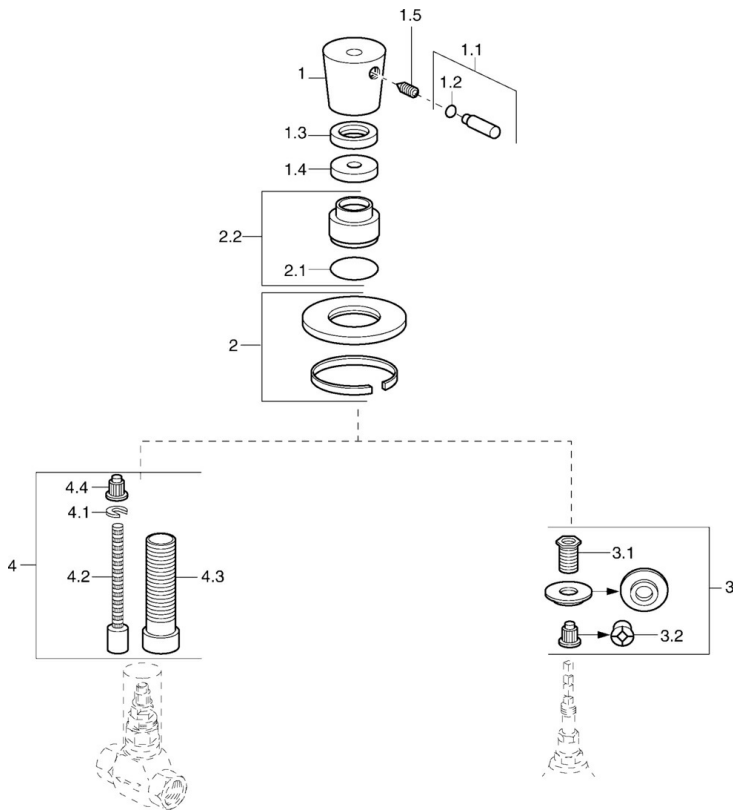

EAN: 4015474065277
static.hansa.com/56289131

- Shower solutions
- Single-lever, Trim Kit
- Concealed wall mounting
- Chrome
- Single operating lever/handle, Hot/Cold symbols
- Round rosette

Technical data

Spare parts

SP56289131

	Name	Code
1	Lever Discontinued	59912537
1.1	Lever, M8, 22 mm	59912132
1.2	O-ring, d 6x1	59912136
1.3	Tightening nut, d35.5xM24x1	59912023
2	Cover flange Discontinued	59912134
2.1	O-ring, 34x2	59912533
2.2	Cover flange Discontinued	59912536
3	Adapter	59911033
3.1	Thread nipple, M12x1/M15x1, AF17	59902708
3.2	Adapter Blue	59911052
4	Raising kit, 80 mm	59910424
4.1	Ring	59910694
4.2	Inside spindle	59910379
4.3	Threaded sleeve, M24x1.5	59910100
4.4	Adapter White	59910235