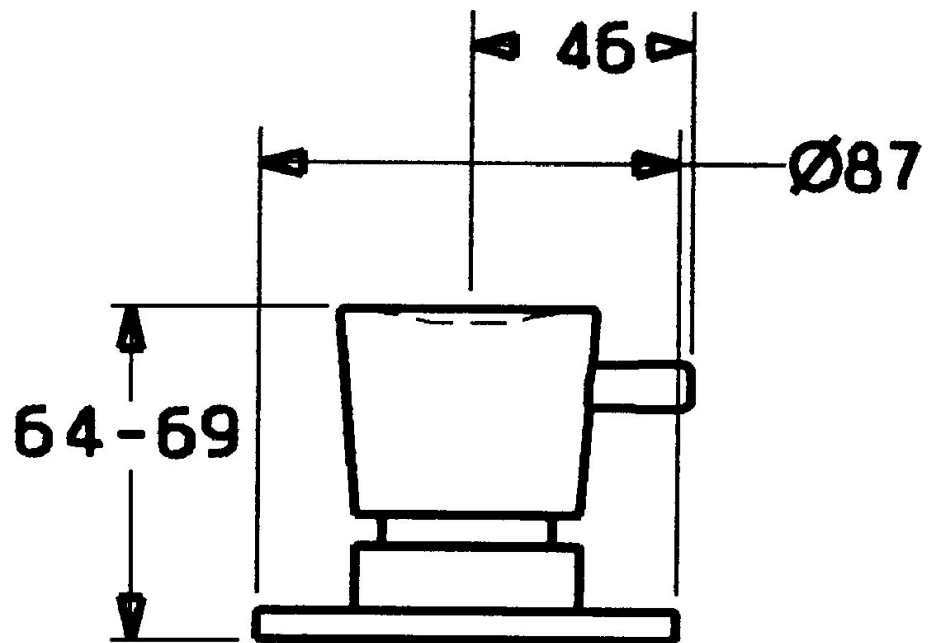

EAN: 4015474065277
static.hansa.com/56289131

- Shower solutions
- Single-lever, Trim Kit
- Concealed wall mounting
- Chrome
- Single operating lever/handle, Hot/Cold symbols
- Round rosette

Technical data

Spare parts

SP56289131

	Name	Code
1	Lever Discontinued	59912537
1.1	Lever, M8, 22 mm	59912132
1.2	O-ring, d 6x1	59912136
1.3	Tightening nut, d35.5xM24x1	59912023
2	Cover flange Discontinued	59912134
2.1	O-ring, 34x2	59912533
2.2	Cover flange Discontinued	59912536
3	Adapter	59911033
3.1	Thread nipple, M12x1/M15x1, AF17	59902708
3.2	Adapter Blue	59911052
4	Raising kit, 80 mm	59910424
4.1	Ring	59910694
4.2	Inside spindle	59910379
4.3	Threaded sleeve, M24x1.5	59910100
4.4	Adapter White	59910235