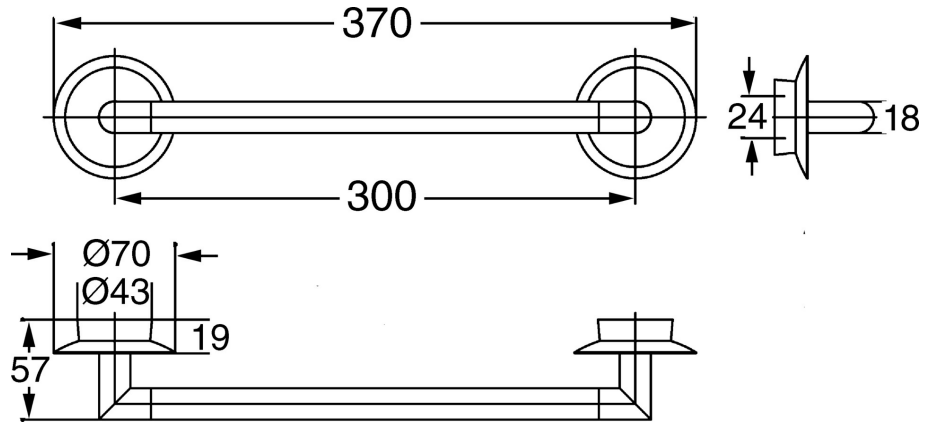

EAN: 4015474067462  
[static.hansa.com/56260900](http://static.hansa.com/56260900)

- Bathtub & Shower
- Wall mounted
- Accessories
- Chrome

### Technical data

#### Technical properties

Hot water supply	<b>max. +80°C</b>
Working pressure	<b>0.5-10 bar</b>

#### SP56260900

	Name	Code
1	Fixing set Discontinued	59912081
2	Screw, M5x13, SW2.5 Discontinued	59912558
2.2	Symbol plug Discontinued	59912557