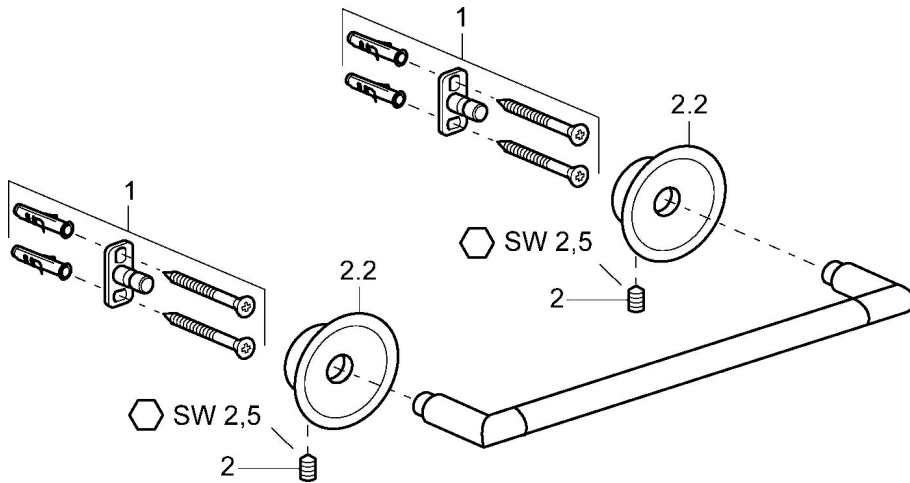

EAN: 4015474067462  
[static.hansa.com/56260900](http://static.hansa.com/56260900)

- Bathtub & Shower
- Wall mounted
- Accessories
- Chrome

#### Technical properties

Hot water supply	<b>max. +80°C</b>
Working pressure	<b>0.5-10 bar</b>

#### SP56260900

	Name	Code
1	Fixing set Discontinued	59912081
2	Screw, M5x13, SW2.5 Discontinued	59912558
2.2	Symbol plug Discontinued	59912557