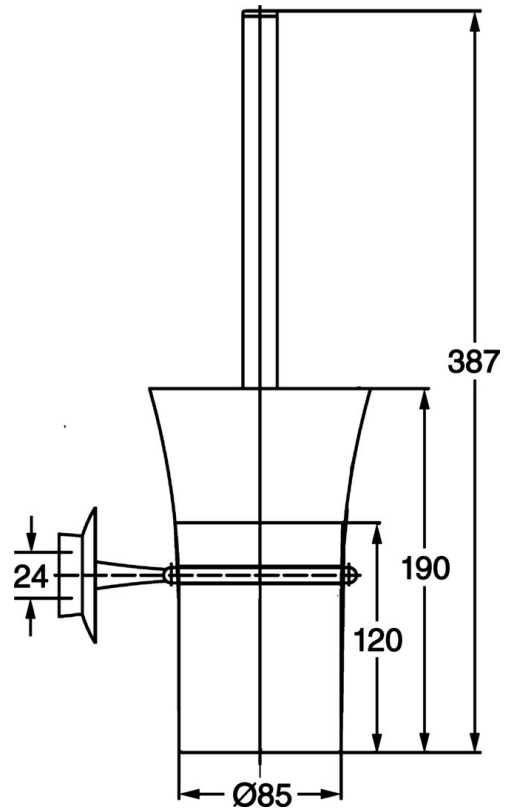

EAN: 4015474067455
static.hansa.com/56250900

- Bathroom
- Accessories
- Wall mounted
- Chrome

Technical data

Spare parts

SP56250900

	Name	Code
1	Fixing set Discontinued	59912081
2	Screw, M5x13, SW2.5 Discontinued	59912558
2.2	Symbol plug Discontinued	59912557
4	Toilet brush Discontinued	59912076
4.2	Brush, M 12	59911637
4.3	Glass Discontinued	59912565
4.4	Wall bracket, L=85 Discontinued	59912566
4.5	Ring, d 85 mm Discontinued	59912567