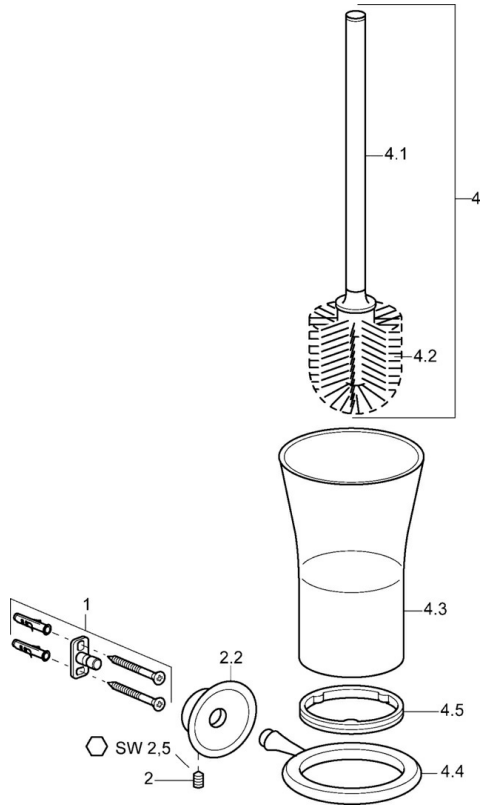

EAN: 4015474067455
static.hansa.com/56250900

- Bathroom
- Accessories
- Wall mounted
- Chrome

Technical data

Spare parts

SP56250900

	Name	Code
1	Fixing set Discontinued	59912081
2	Screw, M5x13, SW2.5 Discontinued	59912558
2.2	Symbol plug Discontinued	59912557
4	Toilet brush Discontinued	59912076
4.2	Brush, M 12	59911637
4.3	Glass Discontinued	59912565
4.4	Wall bracket, L=85 Discontinued	59912566
4.5	Ring, d 85 mm Discontinued	59912567