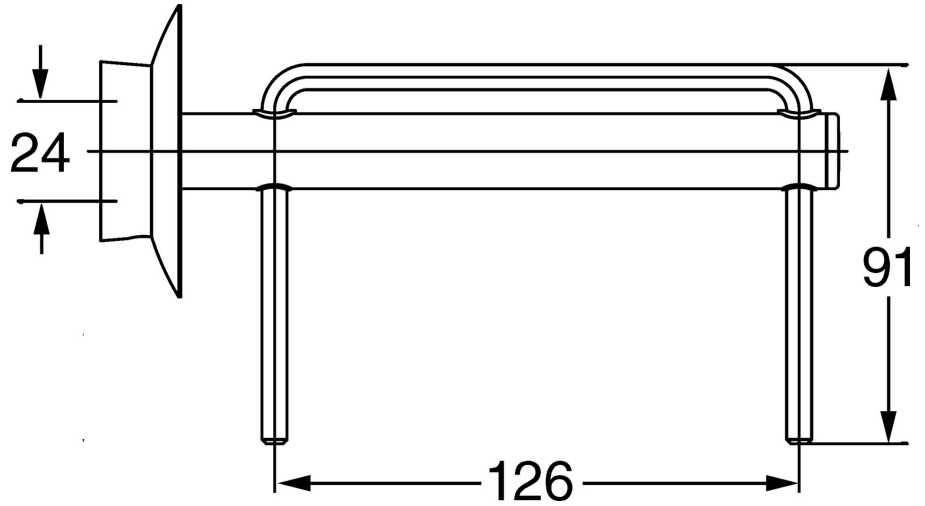

EAN: 4015474067448
static.hansa.com/56240900

- Bathroom
- Accessories
- Wall mounted
- Chrome

Technical data

Spare parts

SP56240900

	Name	Code
1	Fixing set Discontinued	59912081
2	Screw, M5x13, SW2.5 Discontinued	59912558
2.2	Symbol plug Discontinued	59912557
5	Toilet paper holder Discontinued	59912093
5.3	Slide for shower rail Discontinued	59912568