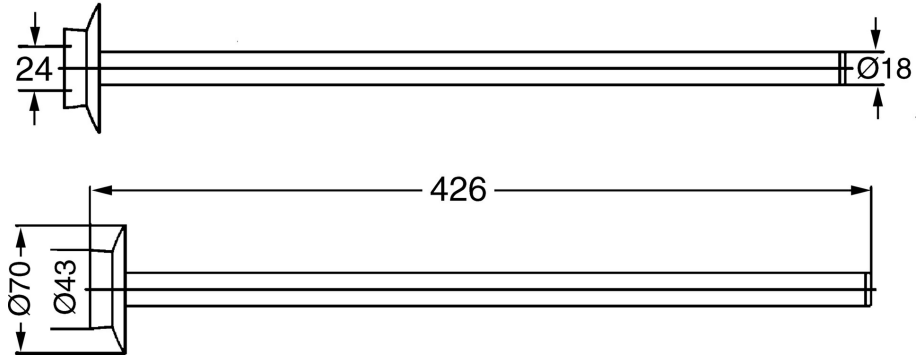

### Technical data

#### Technical properties

Hot water supply	<b>max. +80°C</b>
Working pressure	<b>0.5-10 bar</b>

#### SP56230900

	Name	Code
1	Fixing set Discontinued	59912081
2	Screw, M5x13, SW2.5 Discontinued	59912558
2.2	Symbol plug Discontinued	59912557