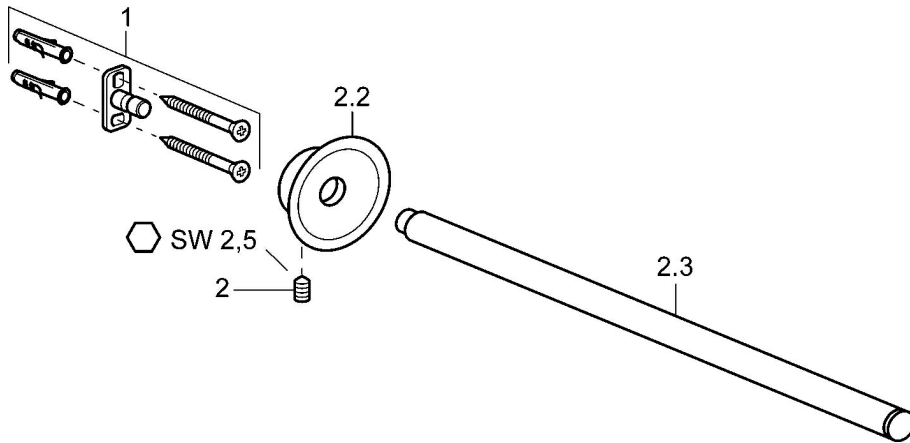

### Technical data

#### Technical properties

Hot water supply	<b>max. +80°C</b>
Working pressure	<b>0.5-10 bar</b>

#### SP56230900

	Name	Code
1	Fixing set Discontinued	59912081
2	Screw, M5x13, SW2.5 Discontinued	59912558
2.2	Symbol plug Discontinued	59912557