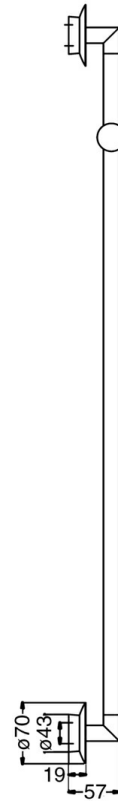

EAN: 4015474068674
static.hansa.com/56190190

- Shower solutions
- Wall mounted
- Chrome

Technical data

Technical properties

Hot water supply	max. +65°C
Working pressure	0.5-10 bar

Spare parts

SP56190190

Name	Code	
2	Symbol plug Discontinued	59912557
2.1	Fixing set Discontinued	59912081
2.2	Screw, M5x13, SW2.5 Discontinued	59912558
2.4	Angle coupling Discontinued	59912569
2.5	Supply, L=5 Discontinued	59912462
3	Hand shower holder Discontinued	59912085
4	Hand shower Discontinued	51170200
4.1	Hose coupling, G1/2 Discontinued	59912237
4.2	Strainer	59906859
5	Shower hose, L=1600	04120500
5.1	Gasket ring, d 21x12x2	59912304
6	Installation kit Discontinued	51780900