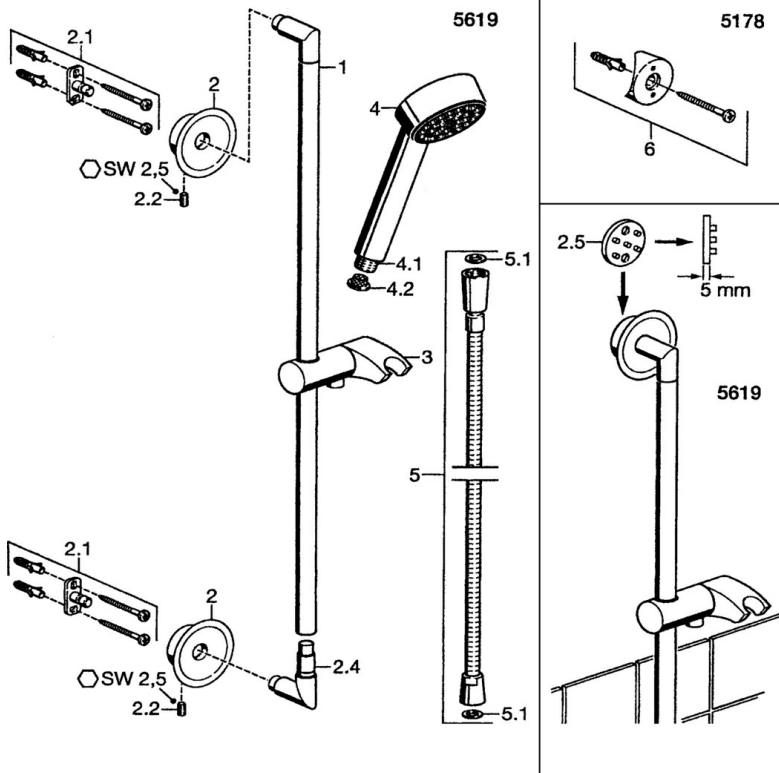

EAN: 4015474068674
static.hansa.com/56190190

- Shower solutions
- Wall mounted
- Chrome

Technical data

Technical properties

Hot water supply	max. +65°C
Working pressure	0.5-10 bar

Spare parts

SP56190190

Name	Code	
2	Symbol plug Discontinued	59912557
2.1	Fixing set Discontinued	59912081
2.2	Screw, M5x13, SW2.5 Discontinued	59912558
2.4	Angle coupling Discontinued	59912569
2.5	Supply, L=5 Discontinued	59912462
3	Hand shower holder Discontinued	59912085
4	Hand shower Discontinued	51170200
4.1	Hose coupling, G1/2 Discontinued	59912237
4.2	Strainer	59906859
5	Shower hose, L=1600	04120500
5.1	Gasket ring, d 21x12x2	59912304
6	Installation kit Discontinued	51780900