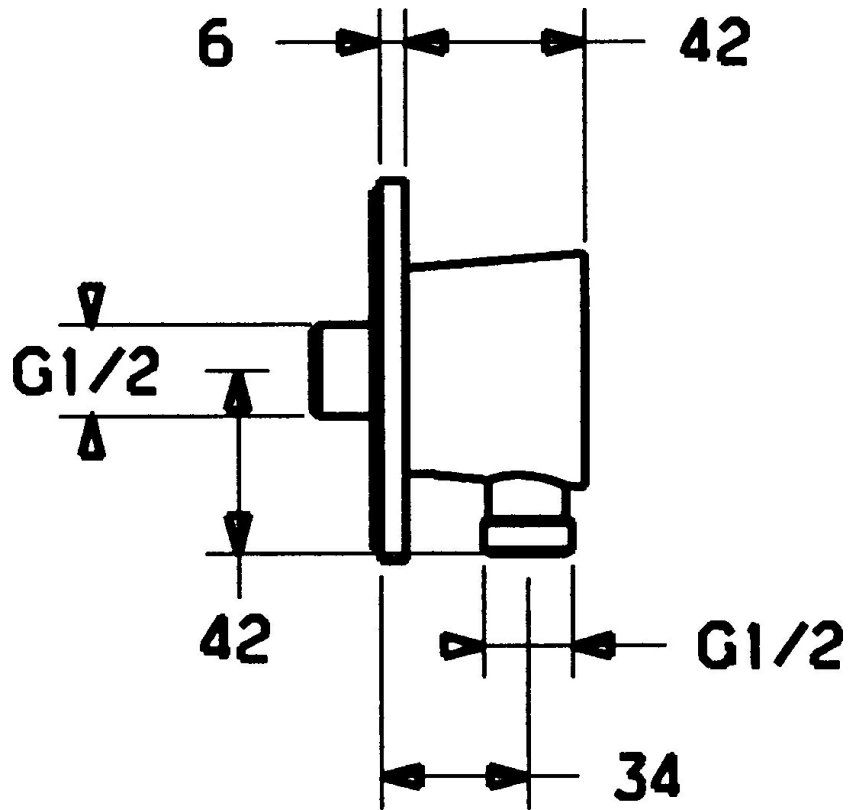

EAN: 4015474065284
static.hansa.com/56180100

- Shower solutions
- Accessories
- Wall mounted
- Chrome
- protected against back-flow in domestic use (according to DIN EN 1717)

Technical data

Technical properties

Hot water supply	max. +80°C
Working pressure	0.5-10 bar

Spare parts

SP56180100

	Name	Code
1.1	Screw, M6x9 Discontinued	59911237
1.2	O-ring, 34x2	59912533
1.3	Cover flange Discontinued	59912134
2	Non-return valve	59905714
3	Connection nipple, G1/2	59911229
3.2	O-ring, d 25x2.5	59905053
6	Nipple, 14x1.5xG1/2 Discontinued	59912535
6.1	O-ring, d 11x1.5 Discontinued	59911253