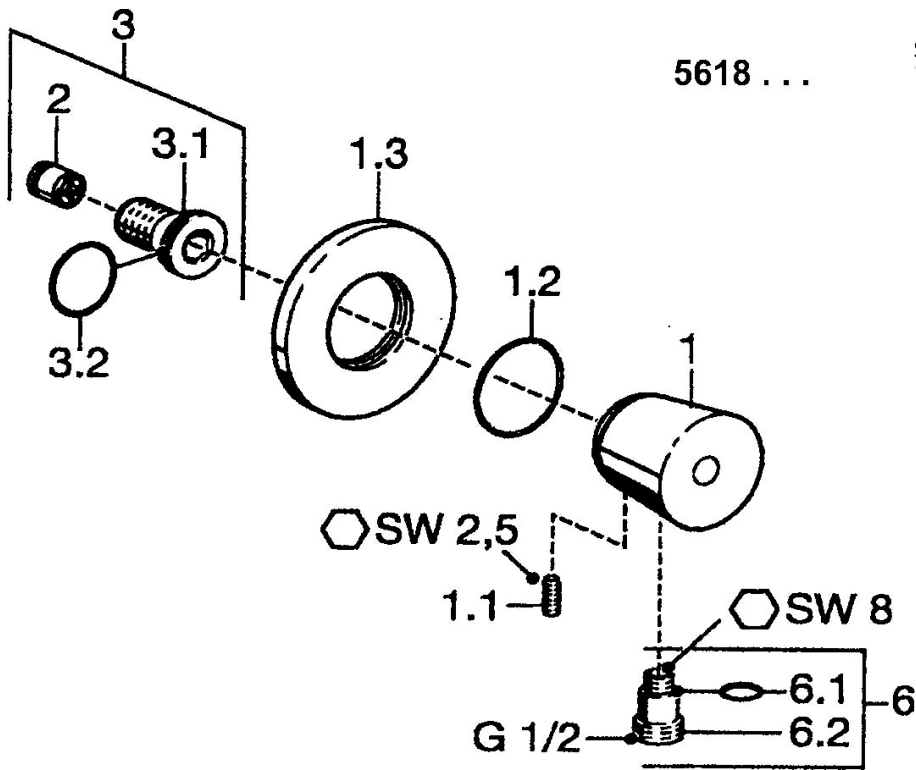

EAN: 4015474065284
static.hansa.com/56180100

- Shower solutions
- Accessories
- Wall mounted
- Chrome
- protected against back-flow in domestic use (according to DIN EN 1717)

Technical data

Technical properties

Hot water supply	max. +80°C
Working pressure	0.5-10 bar

Spare parts

SP56180100

	Name	Code
1.1	Screw, M6x9 Discontinued	59911237
1.2	O-ring, 34x2	59912533
1.3	Cover flange Discontinued	59912134
2	Non-return valve	59905714
3	Connection nipple, G1/2	59911229
3.2	O-ring, d 25x2.5	59905053
6	Nipple, 14x1.5xG1/2 Discontinued	59912535
6.1	O-ring, d 11x1.5 Discontinued	59911253