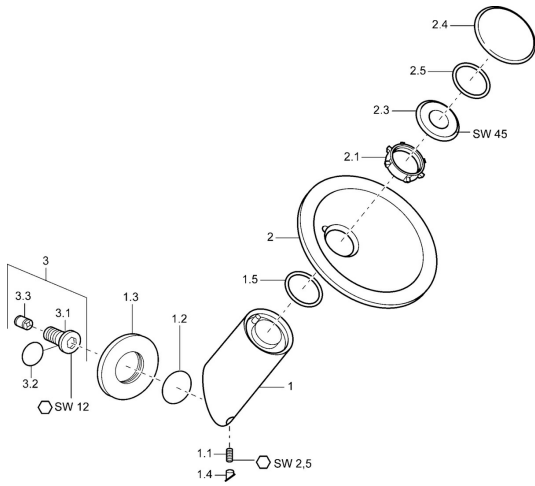

EAN: 4015474065307  
[static.hansa.com/5617010079](http://static.hansa.com/5617010079)

- Shower solutions
- Accessories
- Wall mounted
- Non-return valve(s)

## Technical data

### Technical properties

Hot water supply	<b>max. +80°C</b>
Working pressure	<b>0.5-10 bar</b>
Backflow prevention (EN1717)	<b>EB</b>

### SP5617010078

Name	Code
1.1 Screw, M6x9 Discontinued	59911237
1.2 O-ring, 34x2	59912533
1.3 Cover flange Discontinued	59912134
1.4 Plug Discontinued	59912534
1.5 O-ring, 50.52x1.78	59906841
2 Glass bowl, d 190 mm Satin Discontinued	59912518
2 Glass bowl, d 190 mm Transparent	59912517
2.1 Fixing set, M30x1	59912521
2.3 Eye screw, M30x1, AF45	59912523
2.4 Symbol plug Discontinued	59912530
3 Connection nipple, G1/2	59911229
3.2 O-ring, d 25x2.5	59905053
3.3 Non-return valve	59905714
N.I. Flow limiter, 22L/min Discontinued	59912532