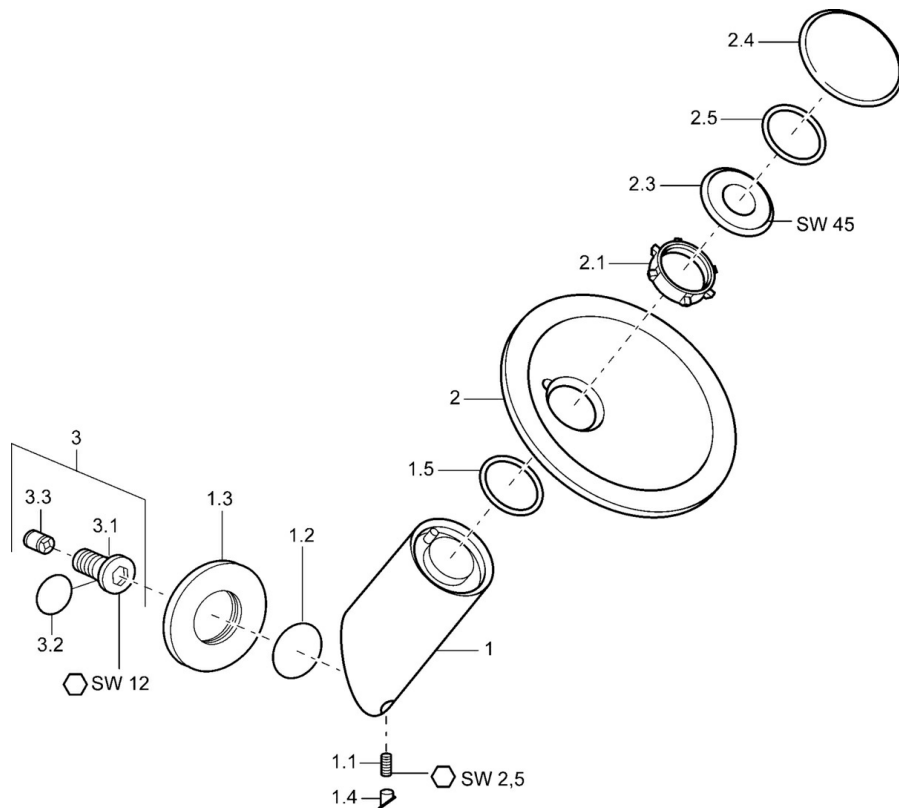

EAN: 4015474065307  
[static.hansa.com/5617010079](http://static.hansa.com/5617010079)

- Shower solutions
- Accessories
- Wall mounted
- Non-return valve(s)

## Technical data

### Technical properties

Hot water supply	<b>max. +80°C</b>
Working pressure	<b>0.5-10 bar</b>
Backflow prevention (EN1717)	<b>EB</b>

### SP5617010078

Name	Code
1.1 Screw, M6x9 Discontinued	59911237
1.2 O-ring, 34x2	59912533
1.3 Cover flange Discontinued	59912134
1.4 Plug Discontinued	59912534
1.5 O-ring, 50.52x1.78	59906841
2 Glass bowl, d 190 mm Satin Discontinued	59912518
2 Glass bowl, d 190 mm Transparent	59912517
2.1 Fixing set, M30x1	59912521
2.3 Eye screw, M30x1, AF45	59912523
2.4 Symbol plug Discontinued	59912530
3 Connection nipple, G1/2	59911229
3.2 O-ring, d 25x2.5	59905053
3.3 Non-return valve	59905714
N.I. Flow limiter, 22L/min Discontinued	59912532