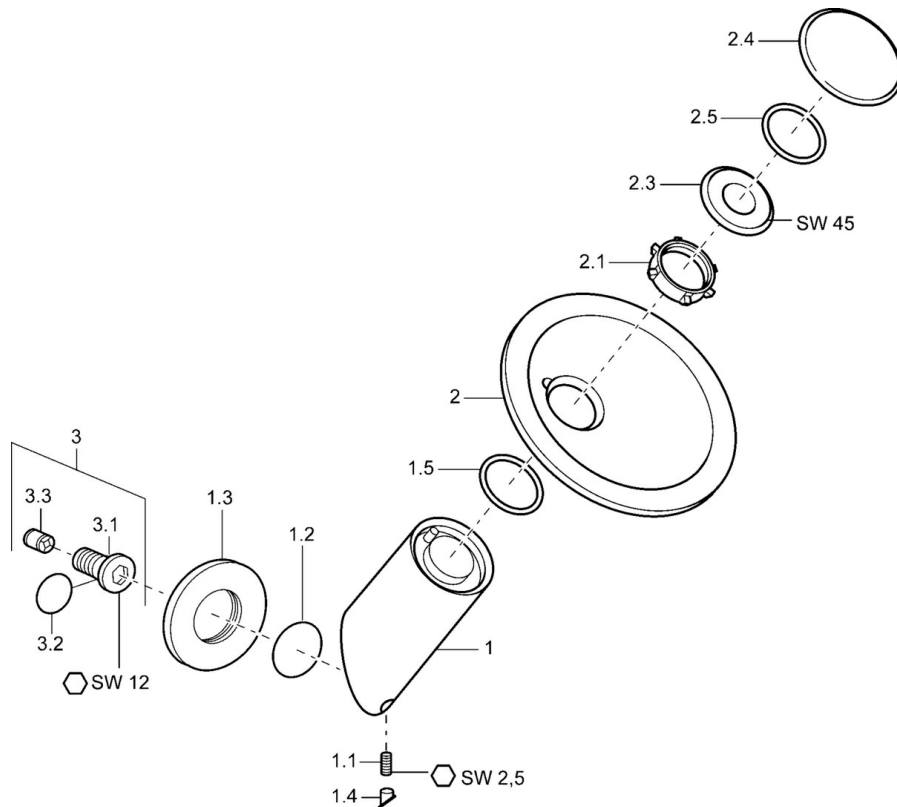

EAN: 4015474065291
static.hansa.com/5617010078

- Shower solutions
- Accessories
- Wall mounted
- Inner body made of DZR brass
- Torrent water flow

Technical data

Flow properties

Flow-rate at 3 bar (with flow reducers) **19.8 l/min**

Technical properties

DN-size (nominal dimension) **DN15**
 Hot water supply **max. +80°C**
 Working pressure **1-10 bar**
 Connection size **G1/2**
 Projection **194 mm**

Spare parts

SP5617010078

	Name	Code
1.1	Screw, M6x9 Discontinued	59911237
1.2	O-ring, 34x2	59912533
1.3	Cover flange Discontinued	59912134
1.4	Plug Discontinued	59912534
1.5	O-ring, 50.52x1.78	59906841
2	Glass bowl, d 190 mm Satin Discontinued	59912518
2	Glass bowl, d 190 mm Transparent	59912517
2.1	Fixing set, M30x1	59912521
2.3	Eye screw, M30x1, AF45	59912523
2.4	Symbol plug Discontinued	59912530
3	Connection nipple, G1/2	59911229
3.2	O-ring, d 25x2.5	59905053
3.3	Non-return valve	59905714
N.I.	Flow limiter, 22L/min Discontinued	59912532