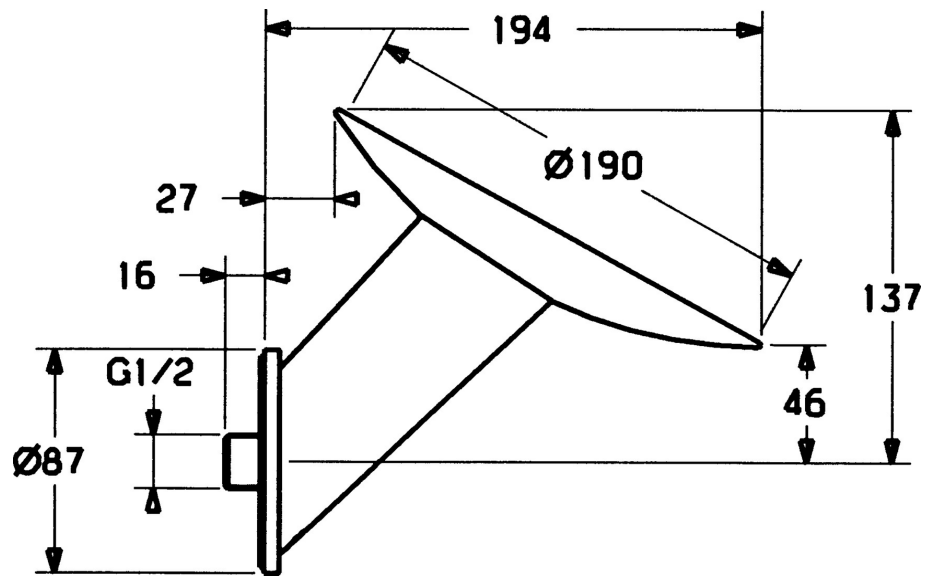

EAN: 4015474065291
static.hansa.com/5617010078

- Shower solutions
- Accessories
- Wall mounted
- Inner body made of DZR brass
- Torrent water flow

Technical data

Flow properties

Flow-rate at 3 bar (with flow reducers) **19.8 l/min**

Technical properties

DN-size (nominal dimension) **DN15**
 Hot water supply **max. +80°C**
 Working pressure **1-10 bar**
 Connection size **G1/2**
 Projection **194 mm**

Spare parts

SP5617010078

	Name	Code
1.1	Screw, M6x9 Discontinued	59911237
1.2	O-ring, 34x2	59912533
1.3	Cover flange Discontinued	59912134
1.4	Plug Discontinued	59912534
1.5	O-ring, 50.52x1.78	59906841
2	Glass bowl, d 190 mm Satin Discontinued	59912518
2	Glass bowl, d 190 mm Transparent	59912517
2.1	Fixing set, M30x1	59912521
2.3	Eye screw, M30x1, AF45	59912523
2.4	Symbol plug Discontinued	59912530
3	Connection nipple, G1/2	59911229
3.2	O-ring, d 25x2.5	59905053
3.3	Non-return valve	59905714
N.I.	Flow limiter, 22L/min Discontinued	59912532