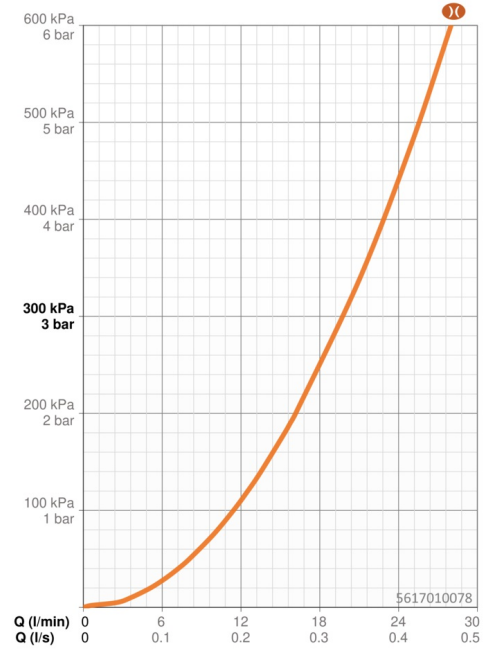

EAN: 4015474065291
static.hansa.com/5617010078

- Shower solutions
- Accessories
- Wall mounted
- Inner body made of DZR brass
- Torrent water flow

Technical data

Flow properties

Flow-rate at 3 bar (with flow reducers) **19.8 l/min**

Technical properties

DN-size (nominal dimension) **DN15**
 Hot water supply **max. +80°C**
 Working pressure **1-10 bar**
 Connection size **G1/2**
 Projection **194 mm**

Spare parts

SP5617010078

	Name	Code
1.1	Screw, M6x9 Discontinued	59911237
1.2	O-ring, 34x2	59912533
1.3	Cover flange Discontinued	59912134
1.4	Plug Discontinued	59912534
1.5	O-ring, 50.52x1.78	59906841
2	Glass bowl, d 190 mm Satin Discontinued	59912518
2	Glass bowl, d 190 mm Transparent	59912517
2.1	Fixing set, M30x1	59912521
2.3	Eye screw, M30x1, AF45	59912523
2.4	Symbol plug Discontinued	59912530
3	Connection nipple, G1/2	59911229
3.2	O-ring, d 25x2.5	59905053
3.3	Non-return valve	59905714
N.I.	Flow limiter, 22L/min Discontinued	59912532