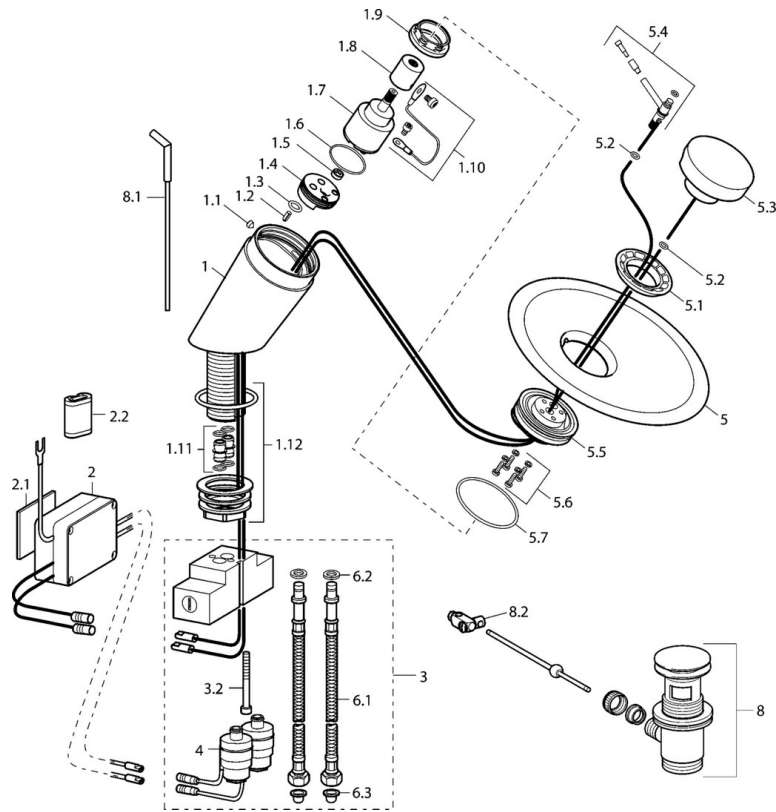

EAN: 4015474111370  
[static.hansa.com/5610221178](http://static.hansa.com/5610221178)

- Washbasin
- Touchless
- Deck mounted
- Fixed spout
- Pop-up waste with draw-rod
- Mixing valve for manual temperature control, Litter filter(s)
- Flexible inlet pipes
- Inner body made of DZR brass
- Torrent water flow

### Technical properties

DN-size (nominal dimension) **DN15**  
 Hot water supply **max. +70°C**  
 Working pressure **1-10 bar**  
 Connection size **G3/8**  
 Projection **169 mm**  
 Material **Brass**

## Spare parts

### SP5610221178

	Name	Code
1.1	Screw, M4x4	59901027
1.3	O-ring, 9x2	59905095
1.7	Cartridge Discontinued	59913007
1.9	Tightening nut, M37x1, AF30 Discontinued	59912111
1.11	Connection nut Discontinued	59913006
1.12	Fixing set Discontinued	59913004
2	Electronics Discontinued	59912999
2.2	Battery, 2CR5 6 V	59911670
3	Shut-off valve Discontinued	59913005
4	Solenoid valve, SW17 Discontinued	59913000
5	Glass bowl, d 190 mm Transparent	59912517
5.4	Lever Discontinued	59913001
5.6	Screw Discontinued	59913008
6.1	Flexible pipe, L=500, G3/8-M10x1	59911767
6.2	O-ring, d 7.65x1.78	59902337
6.3	Litter filter	59911684
8	Pop-up waste	59911441
8.1	Pop-up operating rod	59912527
8.2	Swivel joint	59904624
N.I.	Coupling pipe, L=430, M10x1	59912550
N.I.	Lithium battery, DL223A /CR-P2	59912443