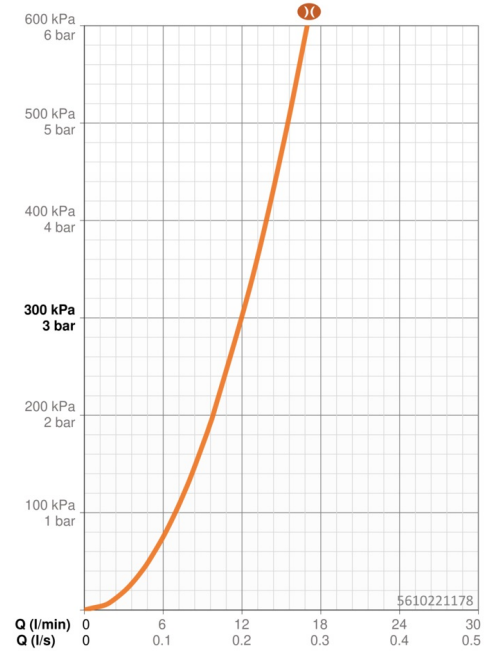

Technical data

Flow properties

Flow-rate at 3 bar (with flow reducers) **12.0 l/min**

Technical properties

DN-size (nominal dimension) **DN15**
Hot water supply **max. +70°C**
Working pressure **1-10 bar**
Connection size **G3/8**
Projection **169 mm**
Material **Brass**

Regulations

EN standard **EN 15091**
Protection class **IP 55**

reddot design award
winner 2003