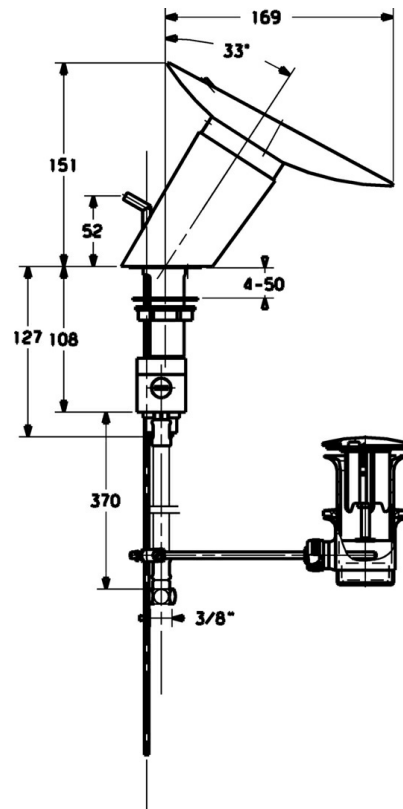

EAN: 4015474111370  
[static.hansa.com/5610221178](http://static.hansa.com/5610221178)

- Washbasin
- Touchless
- Deck mounted
- Fixed spout
- Pop-up waste with draw-rod
- Mixing valve for manual temperature control, Litter filter(s)
- Flexible inlet pipes
- Inner body made of DZR brass
- Torrent water flow

### Flow properties

Flow-rate at 3 bar (with flow reducers) **12.0 l/min**

### Technical properties

DN-size (nominal dimension) **DN15**  
 Hot water supply **max. +70°C**  
 Working pressure **1-10 bar**  
 Connection size **G3/8**  
 Projection **169 mm**  
 Material **Brass**

### SP5610221178

	Name	Code
1.1	Screw, M4x4	59901027
1.3	O-ring, 9x2	59905095
1.7	Cartridge Discontinued	59913007
1.9	Tightening nut, M37x1, AF30 Discontinued	59912111
1.11	Connection nut Discontinued	59913006
1.12	Fixing set Discontinued	59913004
2	Electronics Discontinued	59912999
2.2	Battery, 2CR5 6 V	59911670
3	Shut-off valve Discontinued	59913005
4	Solenoid valve, SW17 Discontinued	59913000
5	Glass bowl, d 190 mm Transparent	59912517
5.4	Lever Discontinued	59913001
5.6	Screw Discontinued	59913008
6.1	Flexible pipe, L=500, G3/8-M10x1	59911767
6.2	O-ring, d 7.65x1.78	59902337
6.3	Litter filter	59911684
8	Pop-up waste	59911441
8.1	Pop-up operating rod	59912527
8.2	Swivel joint	59904624
N.I.	Coupling pipe, L=430, M10x1	59912550
N.I.	Lithium battery, DL223A /CR-P2	59912443