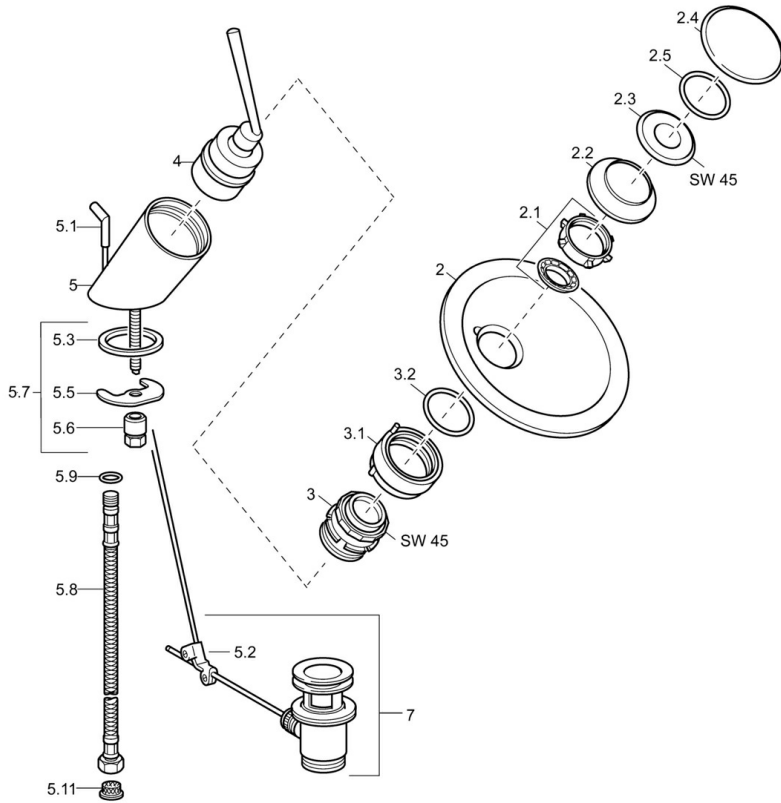

EAN: 4015474065215
static.hansa.com/5609210179

- Washbasin
- Single-lever
- Deck mounted
- Chrome
- Flow control handle
- Litter filter(s)

Technical data

Technical properties

Hot water supply	max. +80°C
Working pressure	0.5-10 bar

reddot design award
winner 2003

DESIGN PLUS

Design Center
Stuttgart

Spare parts

SP5609210178

	Name	Code
2	Glass bowl, d 190 mm Transparent	59912517
2	Glass bowl, d 190 mm Satin Discontinued	59912518
2	Glass bowl, d 160 mm Transparent Discontinued	59912519
2	Glass bowl, d 160 mm Satin Discontinued	59912520
2.1	Fixing set, M30x1	59912521
2.2	Membrane Discontinued	59912522
2.3	Eye screw, M30x1, AF45	59912523
2.4	Decorative ring	59912524
2.5	O-ring, d 42x1.5	59912531
3	Fixing nut, M55x1, AF45	59912525
3.1	Ring	59912526
3.2	O-ring kit	59912546
4	Cartridge, 4.8 Murano	59912387
5.1	Pop-up operating rod	59912527
5.2	Swivel joint	59904624
5.3	Gasket, 37x48x3.5	59911422
5.5	Fixing plate	59904765
5.6	Screw, M8x1, SW13	59904766
5.7	Fixing set	59910749
5.8	Flexible pipe, L=500, G3/8-M10x1	59911767
5.9	O-ring, d 6.75x1.78	59902351
5.11	Litter filter	59911684
7	Pop-up waste	59911441
N.I.	Coupling pipe, L=430, M10x1	59912550
N.I.	Socket wrench, SW36	59913900