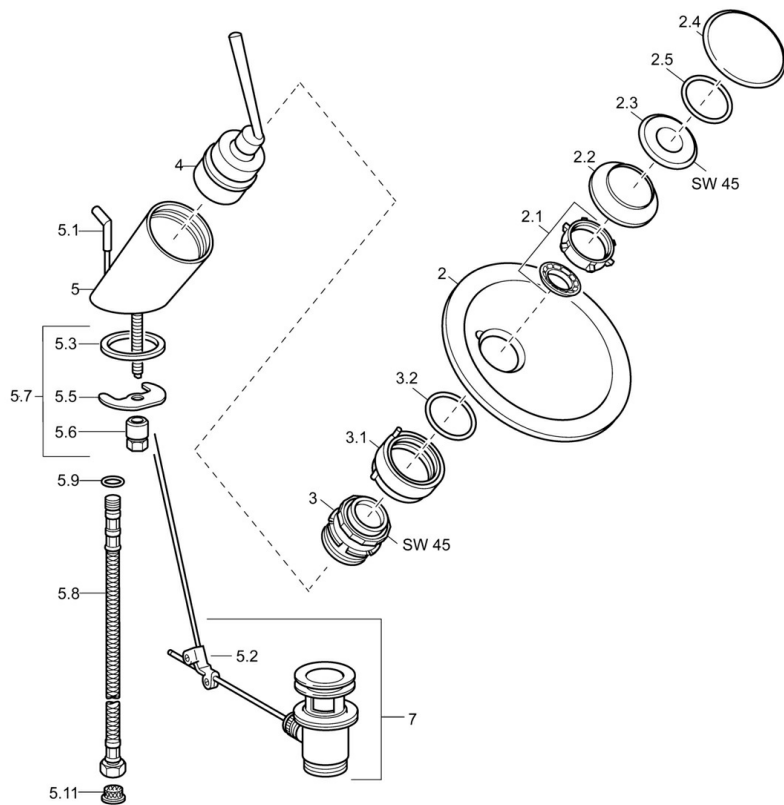

EAN: 4015474202306
static.hansa.com/5608210178

- Washbasin
- Single-lever
- Deck mounted
- Chrome
- Fixed spout
- Pin shape, Single operating lever/handle, Hot/Cold symbols, Flow control handle
- Mixing valve for manual temperature control, Litter filter(s)
- Flexible inlet pipes
- Inner body made of DZR brass
- Without pop-up waste, Without draw-rod opening
- Torrent water flow

Technical data

Flow properties

Flow-rate at 3 bar (with flow reducers) **12.0 l/min**

Technical properties

DN-size (nominal dimension) **DN15**
 Hot water supply **max. +70°C**
 Working pressure **1-10 bar**
 Connection size **G3/8**
 Length / Height **164 mm**
 Projection **164 mm**
 Material **Brass**

Regulations

EN standard **EN 817**

Spare parts

SP5609210178

	Name	Code
2	Glass bowl, d 190 mm Transparent	59912517
2	Glass bowl, d 190 mm Satin Discontinued	59912518
2	Glass bowl, d 160 mm Transparent Discontinued	59912519
2	Glass bowl, d 160 mm Satin Discontinued	59912520
2.1	Fixing set, M30x1	59912521
2.2	Membrane Discontinued	59912522
2.3	Eye screw, M30x1, AF45	59912523
2.4	Decorative ring	59912524
2.5	O-ring, d 42x1.5	59912531
3	Fixing nut, M55x1, AF45	59912525
3.1	Ring	59912526
3.2	O-ring kit	59912546
4	Cartridge, 4.8 Murano	59912387
5.1	Pop-up operating rod	59912527
5.2	Swivel joint	59904624
5.3	Gasket, 37x48x3.5	59911422
5.5	Fixing plate	59904765
5.6	Screw, M8x1, SW13	59904766
5.7	Fixing set	59910749
5.8	Flexible pipe, L=500, G3/8-M10x1	59911767
5.9	O-ring, d 6.75x1.78	59902351
5.11	Litter filter	59911684
7	Pop-up waste	59911441
N.I.	Coupling pipe, L=430, M10x1	59912550
N.I.	Socket wrench, SW36	59913900