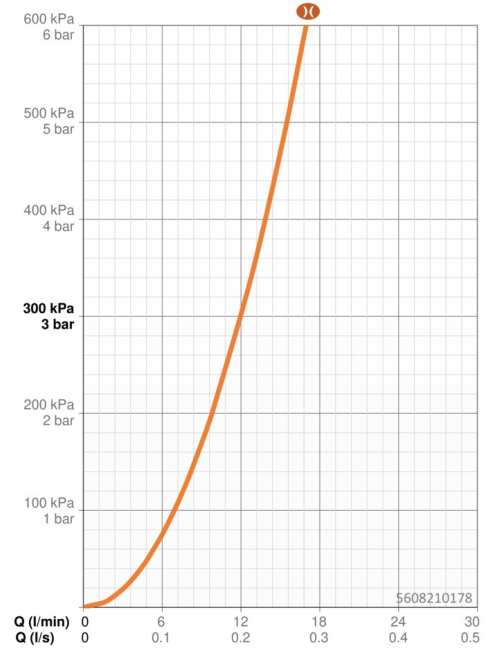

Technical data

Flow properties

Flow-rate at 3 bar (with flow reducers) **12.0 l/min**

Technical properties

DN-size (nominal dimension) **DN15**
Hot water supply **max. +70°C**
Working pressure **1-10 bar**
Connection size **G3/8**
Length / Height **164 mm**
Projection **164 mm**
Material **Brass**

Regulations

EN standard **EN 817**