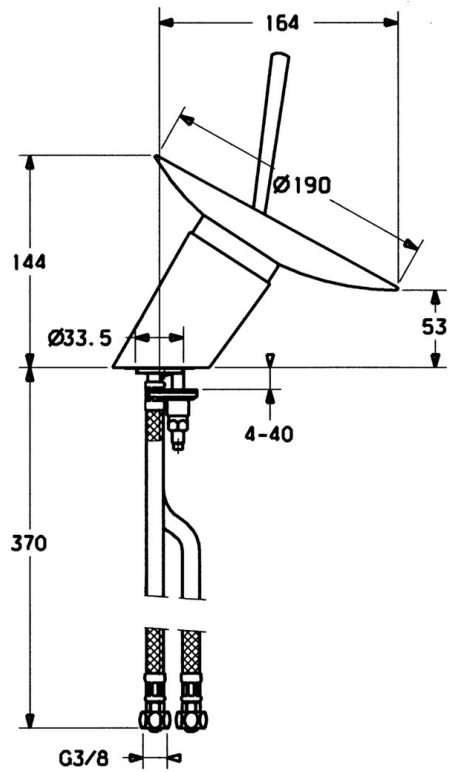

EAN: 4015474202306
static.hansa.com/5608210178

- Washbasin
- Single-lever
- Deck mounted
- Chrome
- Fixed spout
- Pin shape, Single operating lever/handle, Hot/Cold symbols, Flow control handle
- Mixing valve for manual temperature control, Litter filter(s)
- Flexible inlet pipes
- Inner body made of DZR brass
- Without pop-up waste, Without draw-rod opening
- Torrent water flow

Technical data

Flow properties

Flow-rate at 3 bar (with flow reducers) **12.0 l/min**

Technical properties

DN-size (nominal dimension) **DN15**
 Hot water supply **max. +70°C**
 Working pressure **1-10 bar**
 Connection size **G3/8**
 Length / Height **164 mm**
 Projection **164 mm**
 Material **Brass**

Regulations

EN standard **EN 817**

Spare parts

SP5609210178

	Name	Code
2	Glass bowl, d 190 mm Transparent	59912517
2	Glass bowl, d 190 mm Satin Discontinued	59912518
2	Glass bowl, d 160 mm Transparent Discontinued	59912519
2	Glass bowl, d 160 mm Satin Discontinued	59912520
2.1	Fixing set, M30x1	59912521
2.2	Membrane Discontinued	59912522
2.3	Eye screw, M30x1, AF45	59912523
2.4	Decorative ring	59912524
2.5	O-ring, d 42x1.5	59912531
3	Fixing nut, M55x1, AF45	59912525
3.1	Ring	59912526
3.2	O-ring kit	59912546
4	Cartridge, 4.8 Murano	59912387
5.1	Pop-up operating rod	59912527
5.2	Swivel joint	59904624
5.3	Gasket, 37x48x3.5	59911422
5.5	Fixing plate	59904765
5.6	Screw, M8x1, SW13	59904766
5.7	Fixing set	59910749
5.8	Flexible pipe, L=500, G3/8-M10x1	59911767
5.9	O-ring, d 6.75x1.78	59902351
5.11	Litter filter	59911684
7	Pop-up waste	59911441
N.I.	Coupling pipe, L=430, M10x1	59912550
N.I.	Socket wrench, SW36	59913900