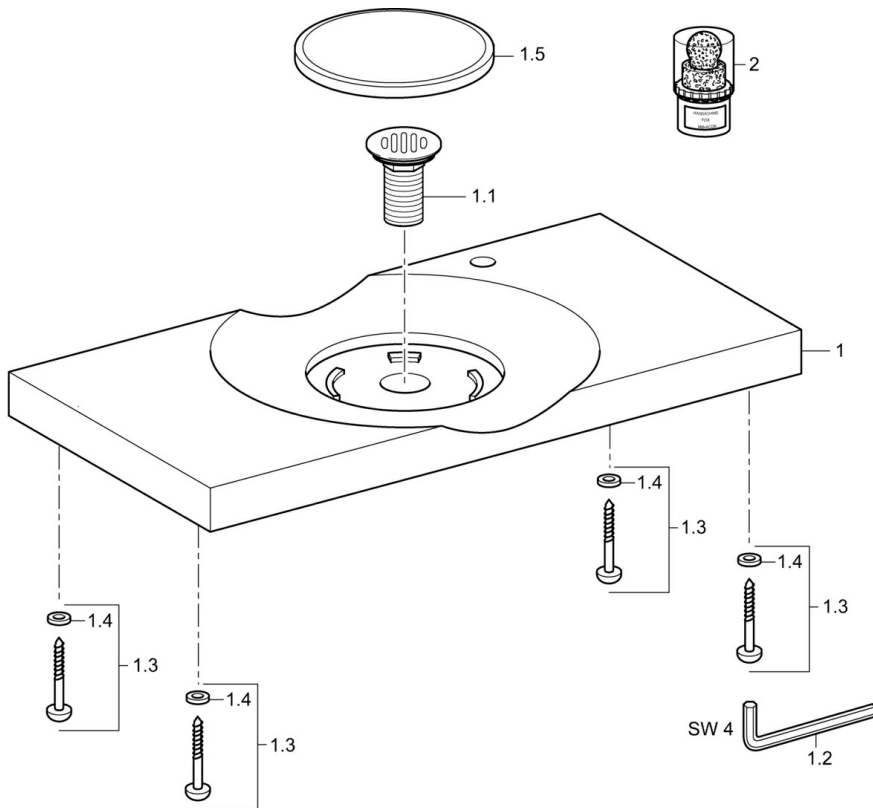

EAN: 4015474190443
static.hansa.com/56081000

- Bathroom
- Accessories
- Wall mounted
- White

Technical data

Spare parts

SP56081000

	Name	Code
1.1	Valve, G1 1/4 Discontinued	59913584
1.2	Key, SW4 Discontinued	59911170
1.3	Screw set Discontinued	59913579
1.5	Cover, d 276 mm Discontinued	59913581
2	Supply, HANSASHINE MINACOR, cleaning product	59913578
N.I.	Fixing plate Discontinued	59913725