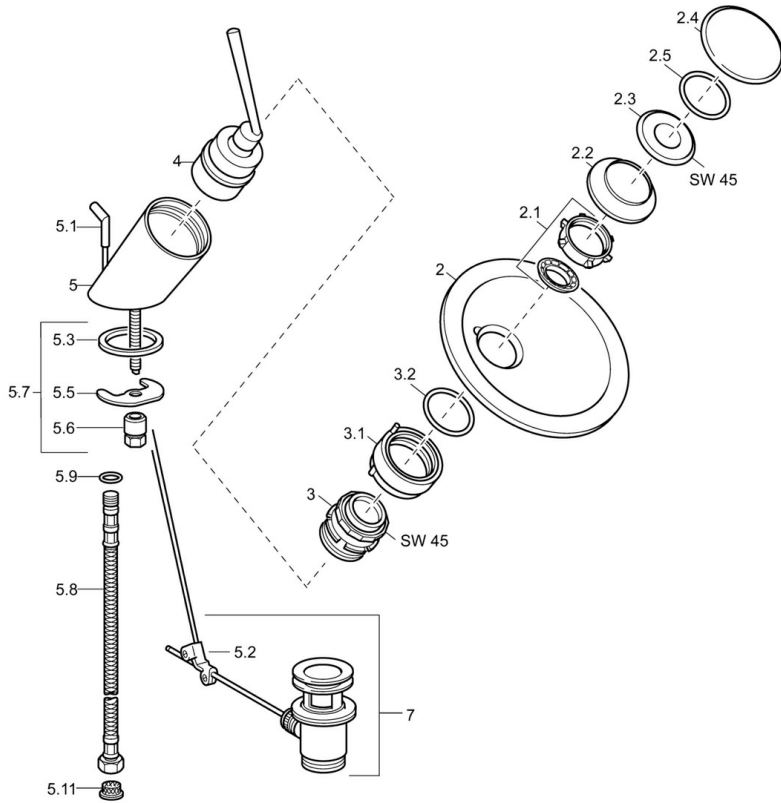

EAN: 4015474065239
static.hansa.com/5606320179

- Washbasin
- Single-lever
- Deck mounted
- Chrome
- Flow control handle
- Litter filter(s)

Technical data

Technical properties

Hot water supply	max. +80°C
Working pressure	0.5-10 bar

DESIGN PLUS

reddot design award
winner 2003

Spare parts

SP5609210178

	Name	Code
2	Glass bowl, d 190 mm Transparent	59912517
2	Glass bowl, d 190 mm Satin Discontinued	59912518
2	Glass bowl, d 160 mm Transparent Discontinued	59912519
2	Glass bowl, d 160 mm Satin Discontinued	59912520
2.1	Fixing set, M30x1	59912521
2.2	Membrane Discontinued	59912522
2.3	Eye screw, M30x1, AF45	59912523
2.4	Decorative ring	59912524
2.5	O-ring, d 42x1.5	59912531
3	Fixing nut, M55x1, AF45	59912525
3.1	Ring	59912526
3.2	O-ring kit	59912546
4	Cartridge, 4.8 Murano	59912387
5.1	Pop-up operating rod	59912527
5.2	Swivel joint	59904624
5.3	Gasket, 37x48x3.5	59911422
5.5	Fixing plate	59904765
5.6	Screw, M8x1, SW13	59904766
5.7	Fixing set	59910749
5.8	Flexible pipe, L=500, G3/8-M10x1	59911767
5.9	O-ring, d 6.75x1.78	59902351
5.11	Litter filter	59911684
7	Pop-up waste	59911441
N.I.	Coupling pipe, L=430, M10x1	59912550
N.I.	Socket wrench, SW36	59913900