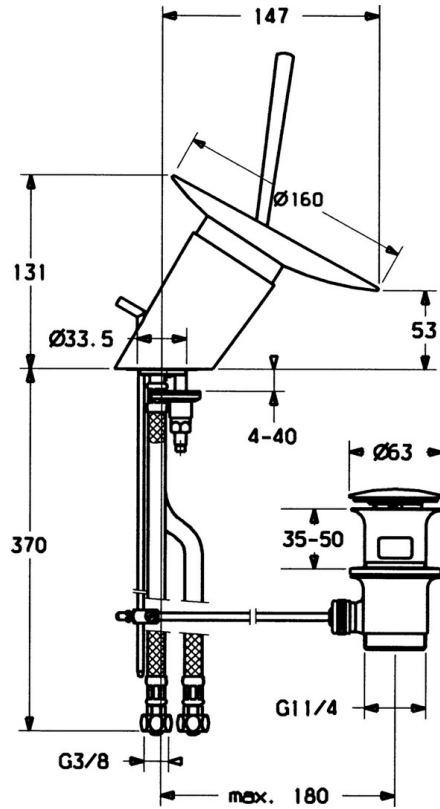

EAN: 4015474065222
static.hansa.com/5606320178

- Washbasin
- Single-lever
- Deck mounted
- Chrome
- Fixed spout
- Pin shape, Single operating lever/handle, Hot/Cold symbols, Flow control handle
- Pop-up waste with draw-rod
- Mixing valve for manual temperature control, Litter filter(s)
- Flexible inlet pipes
- Inner body made of DZR brass
- Torrent water flow

Technical data

Flow properties

Flow-rate at 3 bar (with flow reducers) **12.0 l/min**

Technical properties

DN-size (nominal dimension) **DN15**
 Hot water supply **max. +70°C**
 Working pressure **1-10 bar**
 Connection size **G3/8**
 Length / Height **147 mm**
 Projection **147 mm**
 Material **Brass**

Regulations

EN standard **EN 817**

reddot design award
winner 2003

DESIGN PLUS

Spare parts

SP5606320178

	Name	Code
2	Glass bowl, d 160 mm Transparent Discontinued	59912519
2.1	Fixing set, M30x1	59912521
2.2	Membrane Discontinued	59912522
2.3	Eye screw, M30x1, AF45	59912523
2.4	Decorative ring	59912524
3	Fixing nut, M55x1, AF45	59912525
3.1	Ring	59912526
3.2	O-ring kit	59912546
4	Cartridge, 4.8 Murano	59912387
5.1	Pop-up operating rod	59912527
5.2	Swivel joint	59904624
5.3	Gasket, 37x48x3.5	59911422
5.5	Fixing plate	59904765
5.6	Screw, M8x1, SW13	59904766
5.7	Fixing set	59910749
5.8	Flexible pipe, L=500, G3/8-M10x1	59911767
5.9	O-ring, d 6.75x1.78	59902351
5.11	Litter filter	59911684
7	Pop-up waste	59911441
N.I.	Flow control handle, 12L/min Discontinued	59912547
N.I.	Coupling pipe, L=430, M10x1	59912550
N.I.	Socket wrench, SW36	59913900