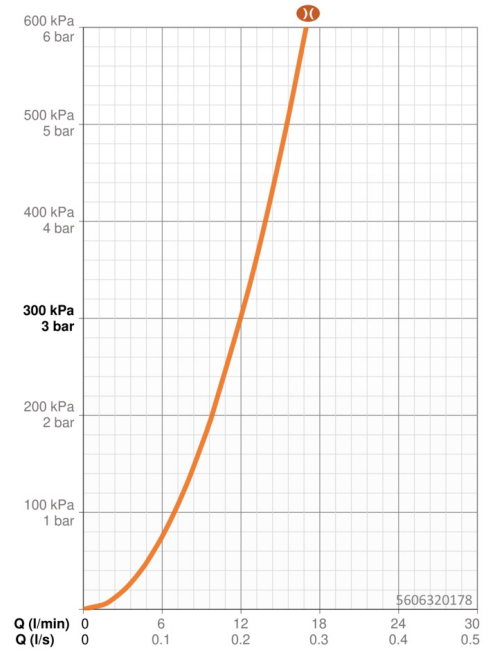

Technical data

Flow properties

Flow-rate at 3 bar (with flow reducers) **12.0 l/min**

Technical properties

DN-size (nominal dimension) **DN15**
Hot water supply **max. +70°C**
Working pressure **1-10 bar**
Connection size **G3/8**
Length / Height **147 mm**
Projection **147 mm**
Material **Brass**

Regulations

EN standard **EN 817**

reddot design award
winner 2003

DESIGN PLUS