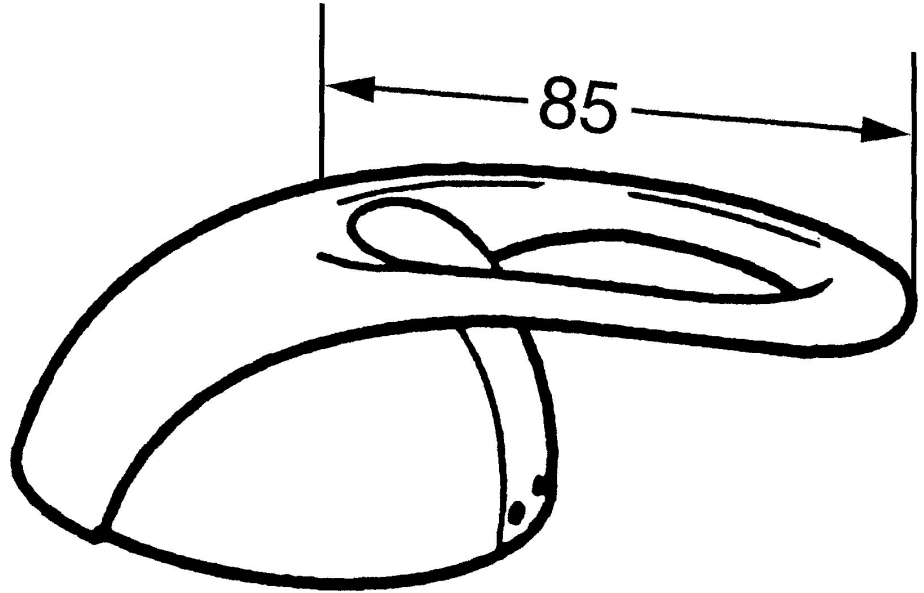

EAN: 4015474002715
static.hansa.com/5589000592

• Bathroom

• Accessories

Technical data

Spare parts

SP5589000592

	Name	Code
1.1	Screw, M5x8, SW2.5	59904755
1.2	Bushing	59904778
1.4	Symbol plug Discontinued	59911786