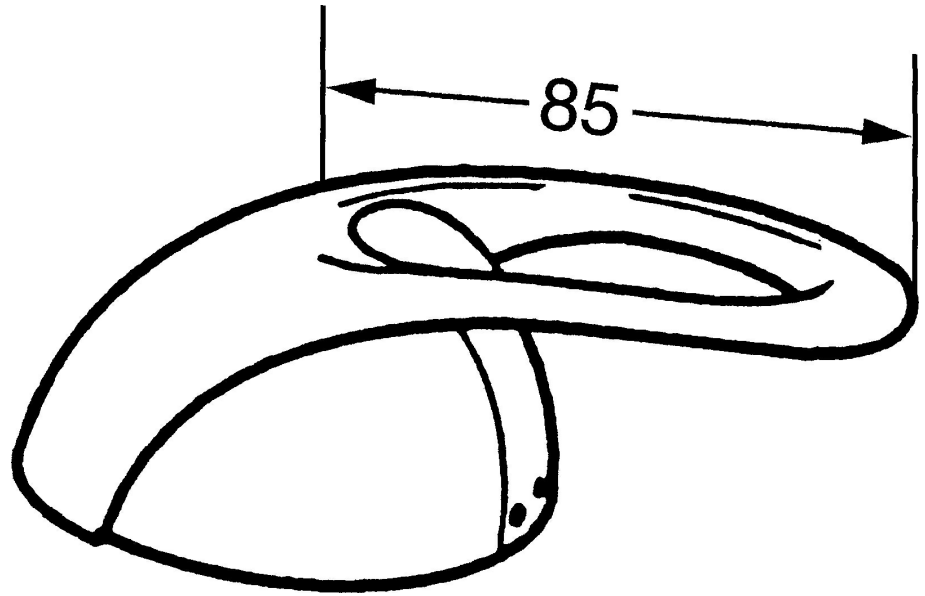

EAN: 4015474002708
static.hansa.com/5589000590

- Bathroom
- Accessories
- Chrome/Gold

Technical data