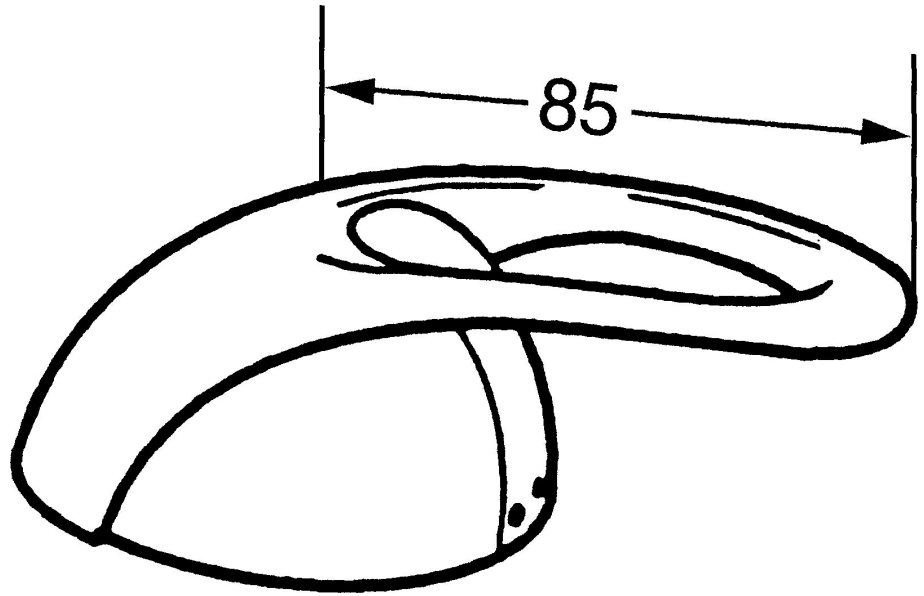

EAN: 4015474002692
static.hansa.com/55890005

- Bathroom
- Accessories
- Chrome

Technical data