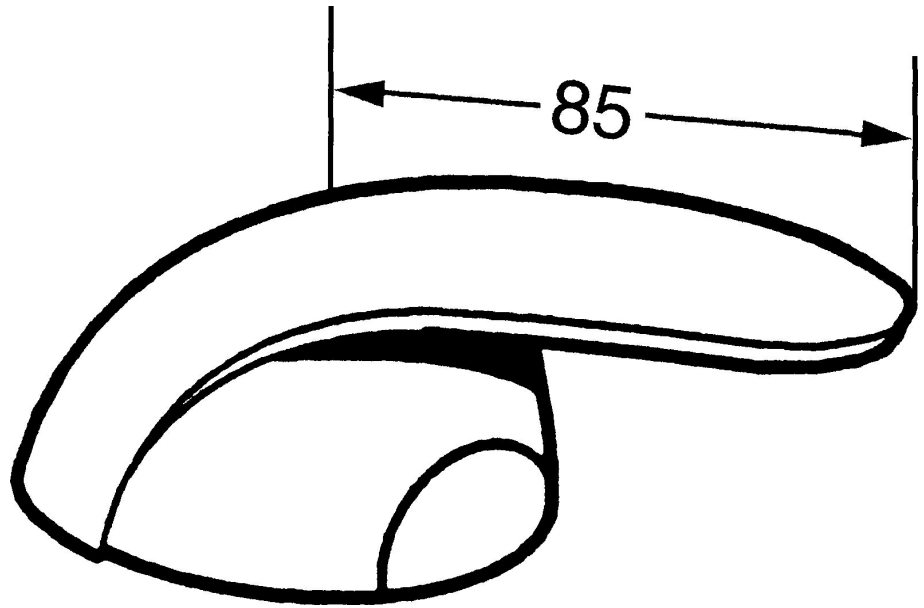

EAN: 4015474002661
static.hansa.com/55880001

- Accessories

- Chrome

Technical data

Spare parts

SP55880001

	Name	Code
1.1	Screw, M5x8, SW2.5	59904755
1.2	Bushing	59904778
1.3	Symbol plug Discontinued	59911785