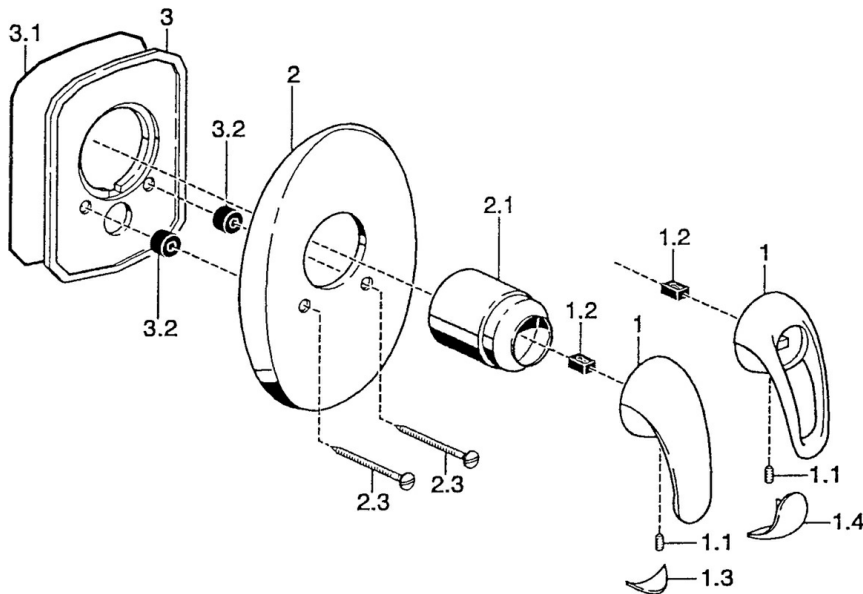

EAN: 4015474003736  
[static.hansa.com/5586910092](http://static.hansa.com/5586910092)

- Shower solutions
- Trim Kit
- Concealed wall mounting

## Technical data

### Technical properties

Hot water supply **max. +80°C**  
 Working pressure **0.5-10 bar**

### SP55869100

	Name	Code
1	Lever Discontinued	599055895
1	Lever Discontinued	599055881
1.1	Screw, M5x8, SW2.5	59904755
1.2	Bushing	59904778
1.3	Symbol plug Discontinued	59911785
1.4	Symbol plug Discontinued	59911786
2	Cover plate Discontinued	59911913
2.1	Covering cap	59904820
2.3	Screw, M5x65	59904847
2.3	Screw, M5x65 Gold Discontinued	59904849
3	Fixing plate Discontinued	59911915