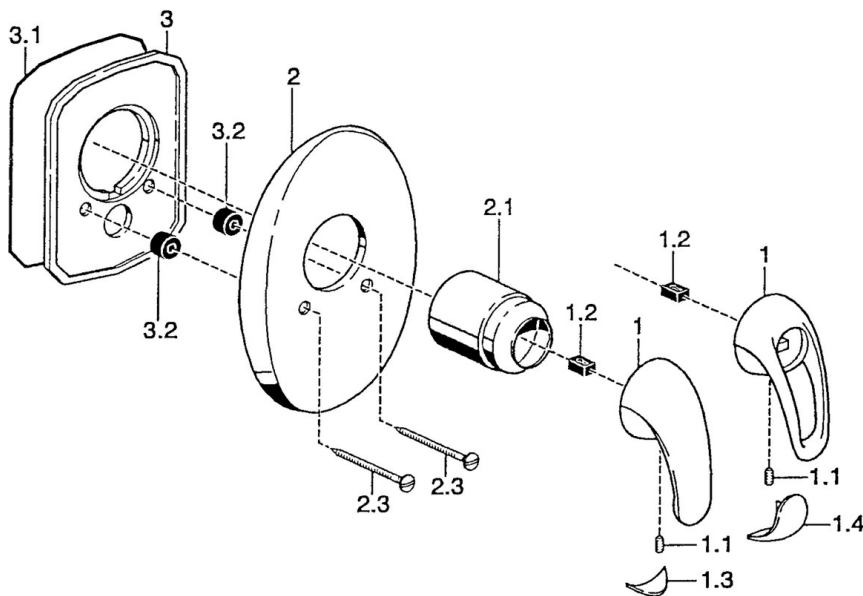

EAN: 4015474003743  
[static.hansa.com/5586910090](http://static.hansa.com/5586910090)

- Shower solutions
- Trim Kit
- Concealed wall mounting
- Chrome/Gold

## Technical data

### Technical properties

Hot water supply **max. +80°C**  
 Working pressure **0.5-10 bar**

### SP55869100

	Name	Code
1	Lever Discontinued	599055895
1	Lever Discontinued	599055881
1.1	Screw, M5x8, SW2.5	59904755
1.2	Bushing	59904778
1.3	Symbol plug Discontinued	59911785
1.4	Symbol plug Discontinued	59911786
2	Cover plate Discontinued	59911913
2.1	Covering cap	59904820
2.3	Screw, M5x65	59904847
2.3	Screw, M5x65 Gold Discontinued	59904849
3	Fixing plate Discontinued	59911915