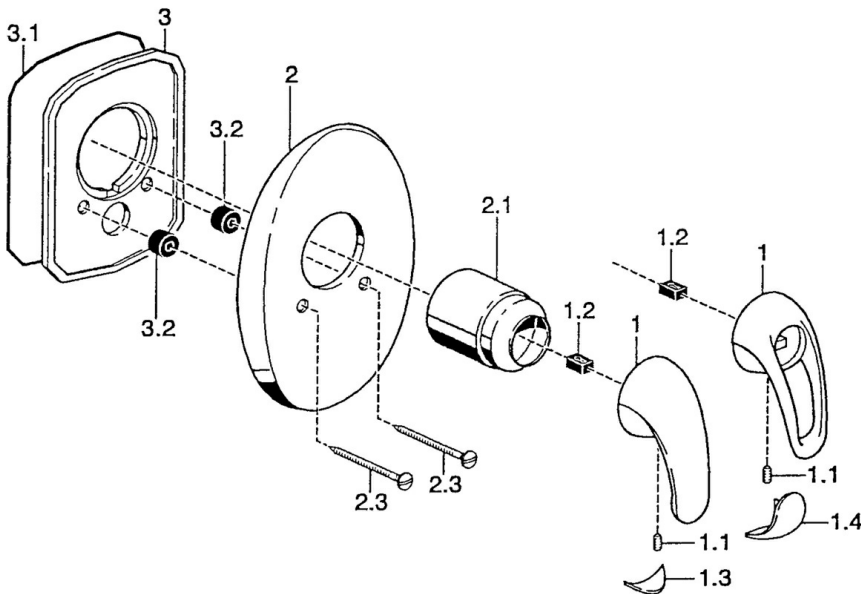

EAN: 4015474003774  
[static.hansa.com/55869100](https://static.hansa.com/55869100)

- Shower solutions
- Trim Kit
- Concealed wall mounting
- Chrome

## Technical data

### Technical properties

Hot water supply	<b>max. +80°C</b>
Working pressure	<b>0.5-10 bar</b>

### SP55869100

	Name	Code
1	Lever Discontinued	599055895
1	Lever Discontinued	599055881
1.1	Screw, M5x8, SW2.5	59904755
1.2	Bushing	59904778
1.3	Symbol plug Discontinued	59911785
1.4	Symbol plug Discontinued	59911786
2	Cover plate Discontinued	59911913
2.1	Covering cap	59904820
2.3	Screw, M5x65	59904847
2.3	Screw, M5x65 Gold Discontinued	59904849
3	Fixing plate Discontinued	59911915