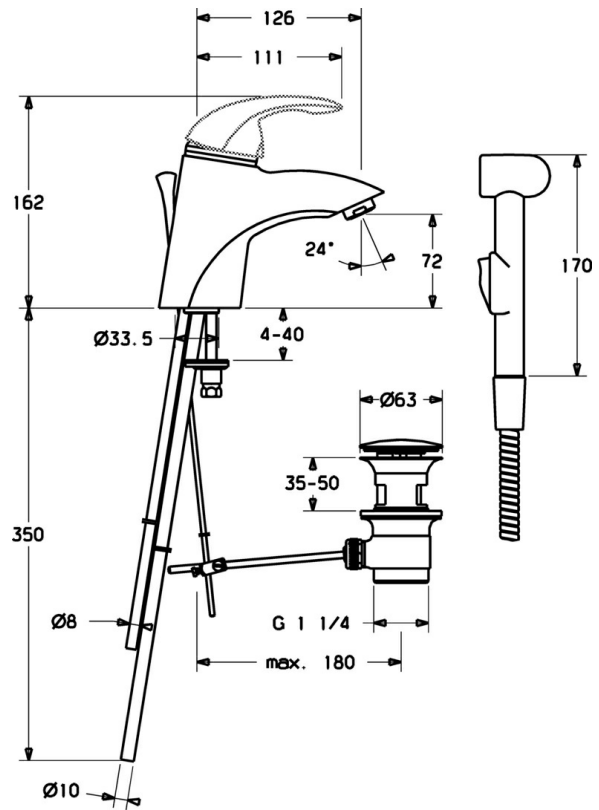

EAN: 4015474083790
static.hansa.com/55852110

- Washbasin
- Single-lever, Bidetta
- Deck mounted
- Chrome
- Fixed spout
- Standard aerator
- Single operating lever/handle, Hot/Cold symbols
- Automatic reset
- Pop-up waste with draw-rod
- Hand shower, Shower holder, Shower hose (1600 mm)
- Bidetta hand shower
- 1 spray function

Technical data

Technical properties

DN-size (nominal dimension)	DN15
Hot water supply	max. +80°C
Working pressure	0.5-10 bar
Connection size	Ø10
Material	Brass

Regulations

EN standard	EN 817
-------------	---------------

Spare parts

SP55852110

	Name	Code
1	Lever Discontinued	599055881
1	Lever Discontinued	599055895
1.1	Screw, M5x8, SW2.5	59904755
1.2	Bushing	59904778
1.3	Symbol plug Discontinued	59911785
1.4	Symbol plug Discontinued	59911786
2	Covering cap	59912638
3	Eye screw, M50x1, SW45	59904775
3.1	O-ring, d 43x2.5	59911166
4	Cartridge, 4.8 eco	59904601
4.1	Hot water limiter	59904759
5.1	Pop-up operating rod Discontinued	59911788
5.2	Swivel joint	59904624
5.3	Gasket, 37x48x3.5	59911422
5.5	Fixing plate	59904765
5.6	Screw, M8x1, SW13	59904766
5.7	Fixing set	59910749
5.10	Fixing screw, M8x1, L=140	59912474
6	Aerator, M24x1 STD HC A	59902366
6.1	Aerator, M22/24 A	59902081
7	Pop-up waste	59911441
10	Bidetta hand shower Discontinued	59912758
10.1	Shower hose, G3/8xG1/2 Discontinued	59912757