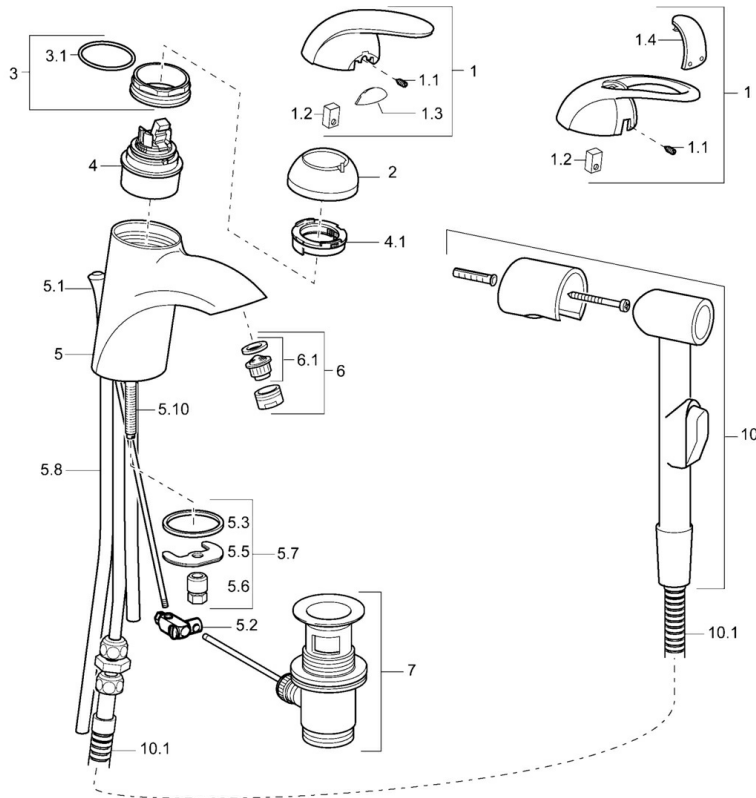

EAN: 4015474083790
static.hansa.com/55852110

- Washbasin
- Single-lever, Bidetta
- Deck mounted
- Chrome
- Fixed spout
- Standard aerator
- Single operating lever/handle, Hot/Cold symbols
- Automatic reset
- Pop-up waste with draw-rod
- Hand shower, Shower holder, Shower hose (1600 mm)
- Bidetta hand shower
- 1 spray function

Technical data

Technical properties

DN-size (nominal dimension)	DN15
Hot water supply	max. +80°C
Working pressure	0.5-10 bar
Connection size	Ø10
Material	Brass

Regulations

EN standard	EN 817
-------------	---------------

Spare parts

SP55852110

	Name	Code
1	Lever Discontinued	599055881
1	Lever Discontinued	599055895
1.1	Screw, M5x8, SW2.5	59904755
1.2	Bushing	59904778
1.3	Symbol plug Discontinued	59911785
1.4	Symbol plug Discontinued	59911786
2	Covering cap	59912638
3	Eye screw, M50x1, SW45	59904775
3.1	O-ring, d 43x2.5	59911166
4	Cartridge, 4.8 eco	59904601
4.1	Hot water limiter	59904759
5.1	Pop-up operating rod Discontinued	59911788
5.2	Swivel joint	59904624
5.3	Gasket, 37x48x3.5	59911422
5.5	Fixing plate	59904765
5.6	Screw, M8x1, SW13	59904766
5.7	Fixing set	59910749
5.10	Fixing screw, M8x1, L=140	59912474
6	Aerator, M24x1 STD HC A	59902366
6.1	Aerator, M22/24 A	59902081
7	Pop-up waste	59911441
10	Bidetta hand shower Discontinued	59912758
10.1	Shower hose, G3/8xG1/2 Discontinued	59912757