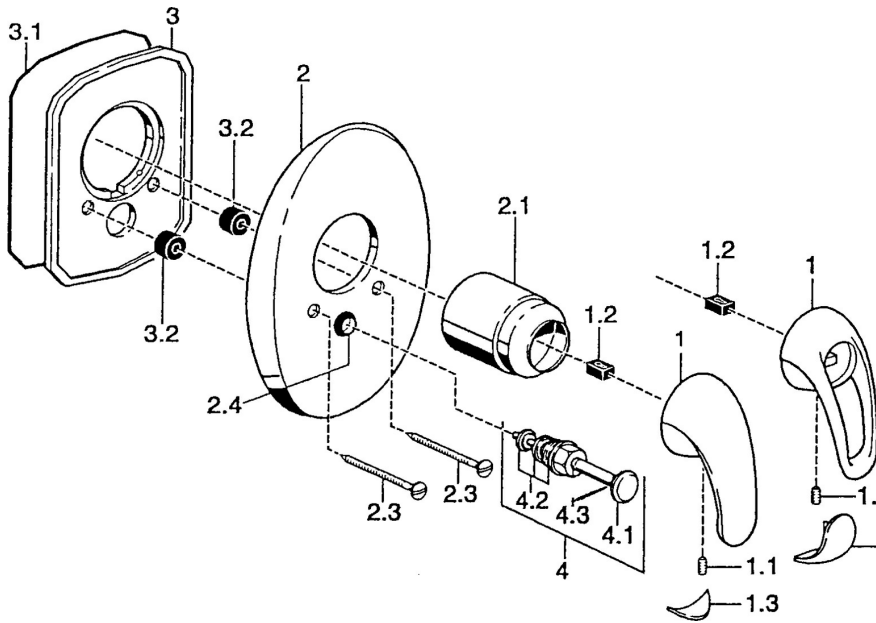

EAN: 4015474003651
static.hansa.com/5584910092

- Bath tub & Shower
- Concealed wall mounting
- Trim Kit

Technical data

Technical properties

Hot water supply **max. +80°C**
Working pressure **0.5-10 bar**

Spare parts

SP55849100

	Name	Code
1	Lever Discontinued	599055881
1.1	Screw, M5x8, SW2.5	59904755
1.2	Bushing	59904778
1.3	Symbol plug Discontinued	59911785
1.4	Symbol plug Discontinued	59911786
2	Cover plate Discontinued	59911911
2.1	Covering cap	59904820
2.3	Screw, M5x65	59904847
2.3	Screw, M5x65 Gold Discontinued	59904849
2.4	Flow limiting cap	59904846
3	Fixing plate Discontinued	59911915
4	Diverter Gold Discontinued	59906392
4.1	Diverter	59911156
4.2	Sealing kit	59904791
4.3	O-ring, d 4x1	59902331