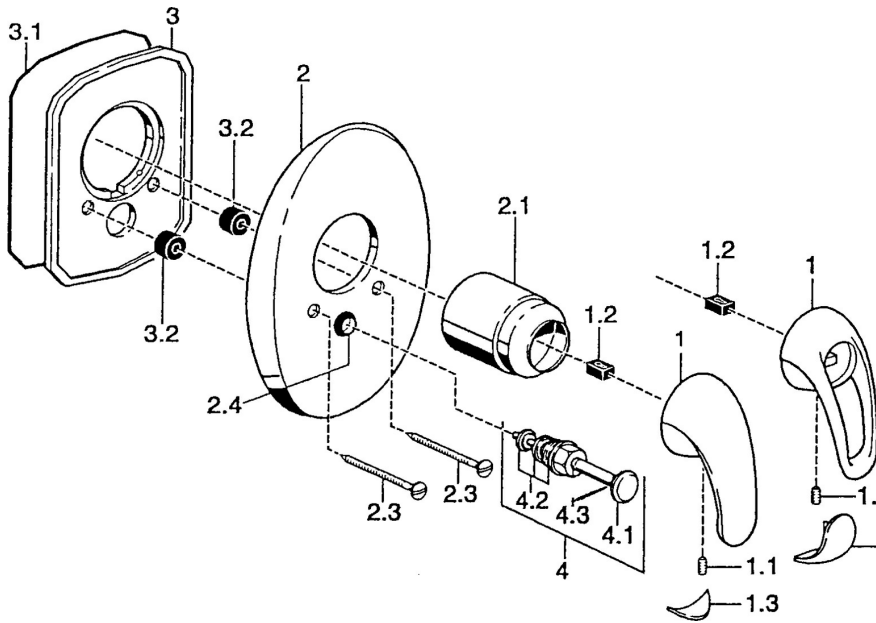

EAN: 4015474003620  
[static.hansa.com/5584910090](http://static.hansa.com/5584910090)

- Bath tub & Shower
- Trim Kit
- Concealed wall mounting
- Chrome/Gold

## Technical data

### Technical properties

Hot water supply **max. +80°C**  
Working pressure **0.5-10 bar**

### SP55849100

	Name	Code
1	Lever Discontinued	599055881
1.1	Screw, M5x8, SW2.5	59904755
1.2	Bushing	59904778
1.3	Symbol plug Discontinued	59911785
1.4	Symbol plug Discontinued	59911786
2	Cover plate Discontinued	59911911
2.1	Covering cap	59904820
2.3	Screw, M5x65	59904847
2.3	Screw, M5x65 Gold Discontinued	59904849
2.4	Flow limiting cap	59904846
3	Fixing plate Discontinued	59911915
4	Diverter Gold Discontinued	59906392
4	Diverter	59911156
4.2	Sealing kit	59904791
4.3	O-ring, d 4x1	59902331