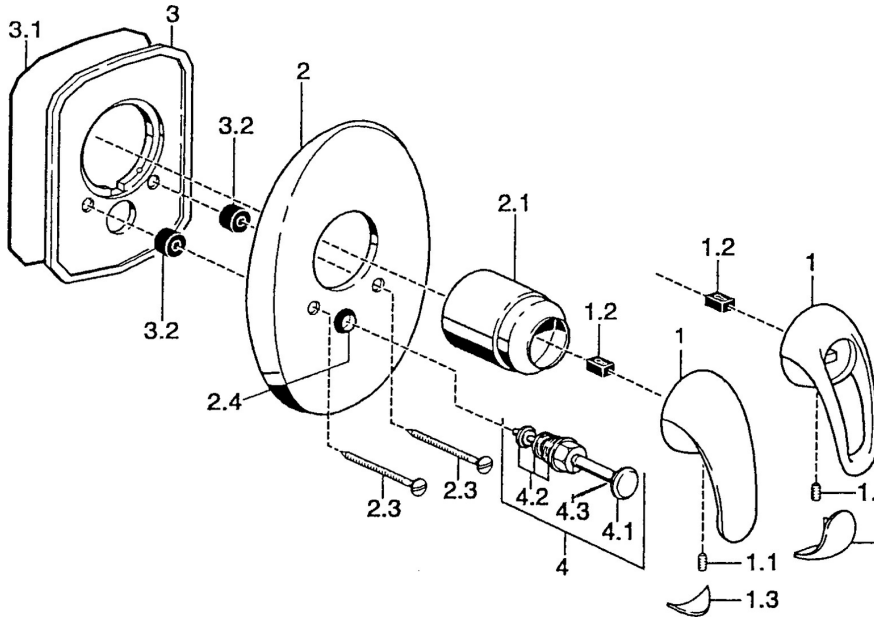

EAN: 4015474003613
static.hansa.com/55849100

- Bath tub & Shower
- Trim Kit
- Concealed wall mounting
- Chrome

Technical data

Technical properties

Hot water supply	max. +80°C
Working pressure	0.5-10 bar

Spare parts

SP55849100

	Name	Code
1	Lever Discontinued	599055881
1.1	Screw, M5x8, SW2.5	59904755
1.2	Bushing	59904778
1.3	Symbol plug Discontinued	59911785
1.4	Symbol plug Discontinued	59911786
2	Cover plate Discontinued	59911911
2.1	Covering cap	59904820
2.3	Screw, M5x65	59904847
2.3	Screw, M5x65 Gold Discontinued	59904849
2.4	Flow limiting cap	59904846
3	Fixing plate Discontinued	59911915
4	Diverter Gold Discontinued	59906392
4	Diverter	59911156
4.2	Sealing kit	59904791
4.3	O-ring, d 4x1	59902331