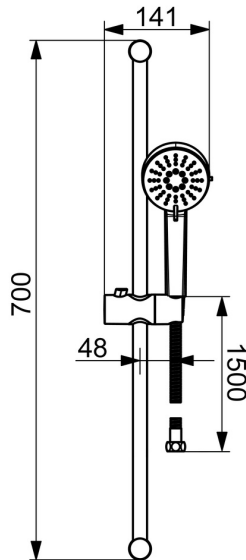

EAN: 4057304019135
static.hansa.com/55780133

Introducing this HANSABASIC shower set - a timeless choice for every modern bathroom. With a sleek chrome finish and wall-mounted installation, this shower set not only comes with a universal design but also offers outstanding price-performance ratio. The set includes a hand shower, shower rail, adjustable shower rail bracket, and a shower hose, all featuring anti-scale technology for easy cleaning. The refreshing spray type provides a strong water stream that activates and refreshes the body. With three spray functions - normal, refreshing, and relaxing - you can customize your shower experience to your liking. Choose the BASIC line for daily enjoyment in everyday use.

- Shower solutions
- Wall mounted
- Chrome
- Hand shower, Shower rail, Adjustable shower rail bracket, Shower hose (1500 mm), Anti limescale technology (easy to clean)
- Normal - Even and soft water stream, Refreshing - Strong water stream, activates and refreshes body, Relaxing - Soft water stream, pleasant for entire body
- 3 spray functions

Technical data

Flow properties

Flow-rate at 3 bar **11.4 l/min**

Technical properties

DN-size (nominal dimension) **DN15**
 Hot water supply **max. +65°C**
 Working pressure **0.5-5 bar**
 Connection size **G1/2**
 Diameter **Ø 19 mm**
 Installation width **671 mm**
 Length / Height **700 mm**
 Material **Composite**

Regulations

EN standard **EN 1112, EN 1113**

Approvals and Declarations

Declaration of conformity **DoC**

Spare parts

SP55780113

	Name	Code
01	Slide for shower rail	1017138V