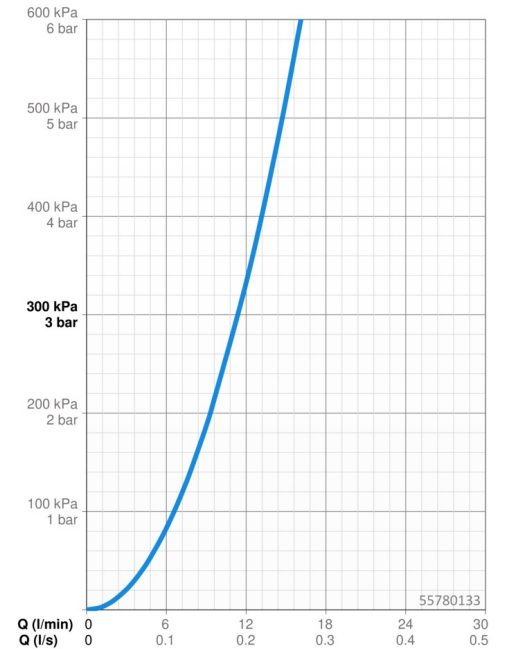

Technical data

Flow properties

Flow-rate at 3 bar **11.4 l/min**

Technical properties

DN-size (nominal dimension) **DN15**
Hot water supply **max. +65°C**
Working pressure **0.5-5 bar**
Connection size **G1/2**
Diameter **Ø 19 mm**
Installation width **671 mm**
Length / Height **700 mm**
Material **Composite**

Regulations

EN standard **EN 1112, EN 1113**

Approvals and Declarations

Declaration of conformity **DoC**