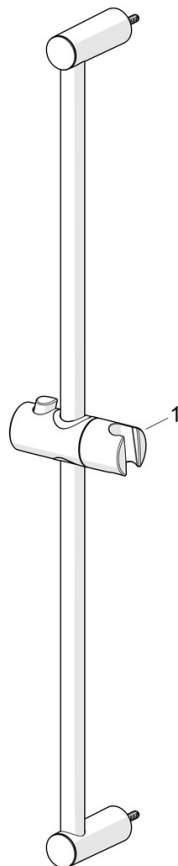

EAN: 4057304019135
static.hansa.com/55780133

Introducing this HANSABASIC shower set - a timeless choice for every modern bathroom. With a sleek chrome finish and wall-mounted installation, this shower set not only comes with a universal design but also offers outstanding price-performance ratio. The set includes a hand shower, shower rail, adjustable shower rail bracket, and a shower hose, all featuring anti-scale technology for easy cleaning. The refreshing spray type provides a strong water stream that activates and refreshes the body. With three spray functions - normal, refreshing, and relaxing - you can customize your shower experience to your liking. Choose the BASIC line for daily enjoyment in everyday use.

- Shower solutions
- Wall mounted
- Chrome
- Hand shower, Shower rail, Adjustable shower rail bracket, Shower hose (1500 mm), Anti limescale technology (easy to clean)
- Normal - Even and soft water stream, Refreshing - Strong water stream, activates and refreshes body, Relaxing - Soft water stream, pleasant for entire body
- 3 spray functions

Technical data

Flow properties

Flow-rate at 3 bar **11.4 l/min**

Technical properties

DN-size (nominal dimension) **DN15**
 Hot water supply **max. +65°C**
 Working pressure **0.5-5 bar**
 Connection size **G1/2**
 Diameter **Ø 19 mm**
 Installation width **671 mm**
 Length / Height **700 mm**
 Material **Composite**

Regulations

EN standard **EN 1112, EN 1113**

Approvals and Declarations

Declaration of conformity **DoC**

Spare parts

SP55780113

	Name	Code
01	Slide for shower rail	1017138V