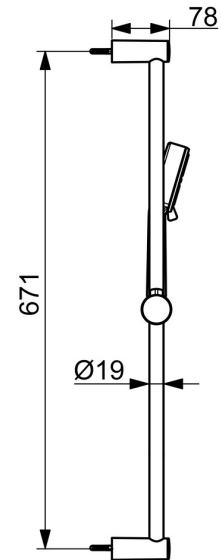

EAN: 4057304019135
static.hansa.com/55780133

Introducing this HANSABASIC shower set - a timeless choice for every modern bathroom. With a sleek chrome finish and wall-mounted installation, this shower set not only comes with a universal design but also offers outstanding price-performance ratio. The set includes a hand shower, shower rail, adjustable shower rail bracket, and a shower hose, all featuring anti-scale technology for easy cleaning. The refreshing spray type provides a strong water stream that activates and refreshes the body. With three spray functions - normal, refreshing, and relaxing - you can customize your shower experience to your liking. Choose the BASIC line for daily enjoyment in everyday use.

- Shower solutions
- Wall mounted
- Chrome
- Hand shower, Shower rail, Adjustable shower rail bracket, Shower hose (1500 mm), Anti limescale technology (easy to clean)
- Normal - Even and soft water stream, Refreshing - Strong water stream, activates and refreshes body, Relaxing - Soft water stream, pleasant for entire body
- 3 spray functions

Technical data

Flow properties

Flow-rate at 3 bar **11.4 l/min**

Technical properties

DN-size (nominal dimension) **DN15**
 Hot water supply **max. +65°C**
 Working pressure **0.5-5 bar**
 Connection size **G1/2**
 Diameter **Ø 19 mm**
 Installation width **671 mm**
 Length / Height **700 mm**
 Material **Composite**

Regulations

EN standard **EN 1112, EN 1113**

Approvals and Declarations

Declaration of conformity **DoC**

Spare parts

SP55780113

	Name	Code
01	Slide for shower rail	1017138V