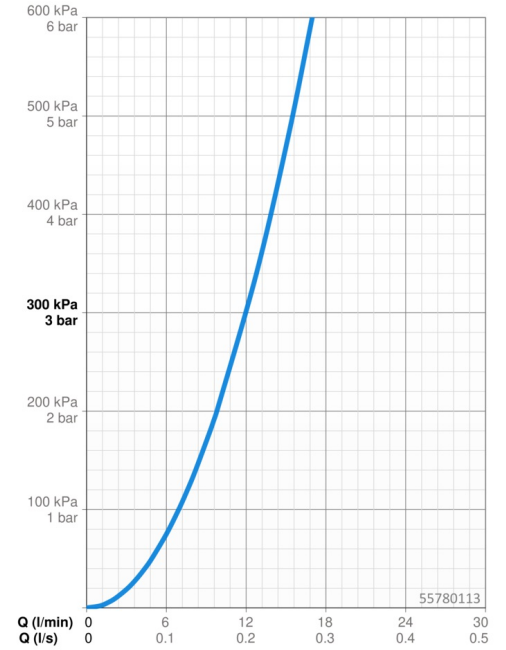

Technical data

Flow properties

Flow-rate at 3 bar **12.0 l/min**

Technical properties

DN-size (nominal dimension) **DN15**
Hot water supply **max. +65°C**
Working pressure **0.5-5 bar**
Connection size **G1/2**
Diameter **Ø 19 mm**
Installation width **671 mm**
Length / Height **700 mm**
Material **Composite**

Regulations

EN standard **EN 1112, EN 1113**

Approvals and Declarations

Declaration of conformity **DoC**