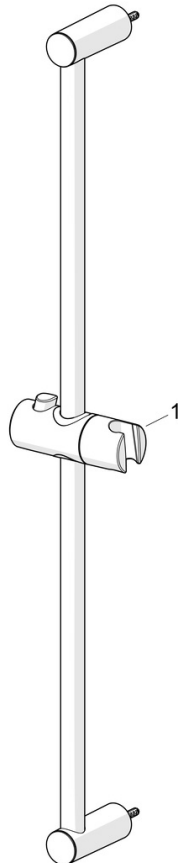

Spare parts

SP55780113

	Name	Code
01	Slide for shower rail	1017138V