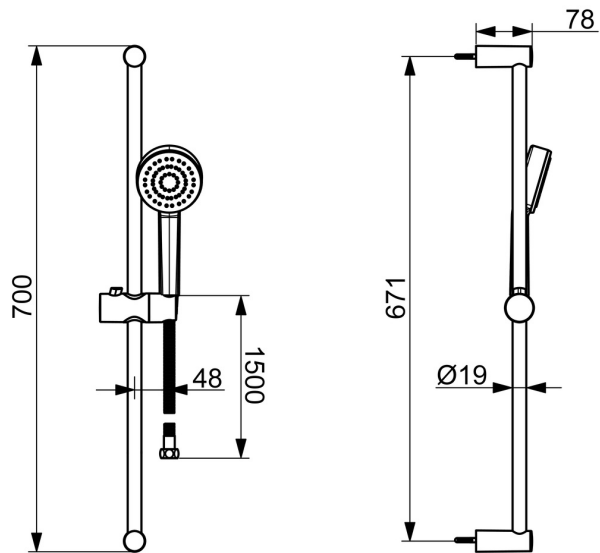

EAN: 4057304019128  
[static.hansa.com/55780113](https://static.hansa.com/55780113)

Introducing this HANSABASIC shower set - a timeless choice for every modern bathroom. With a sleek chrome finish and wall-mounted installation, this shower set not only comes with a universal design but also offers outstanding price-performance ratio. The set includes a hand shower, shower rail, adjustable shower rail bracket, and a shower hose, all featuring anti-scale technology for easy cleaning. The refreshing spray type provides a strong water stream that activates and refreshes the body. With one-spray function, this shower set is perfect for those who want a simple yet effective shower experience. Choose the BASIC line for daily enjoyment in everyday use.

- Shower solutions
- Wall mounted
- Chrome
- Hand shower, Shower rail, Adjustable shower rail bracket, Shower hose (1500 mm), Anti limescale technology (easy to clean)
- Refreshing - Strong water stream, activates and refreshes body
- 1 spray function

### Technical properties

DN-size (nominal dimension) **DN15**  
 Hot water supply **max. +65°C**  
 Working pressure **0.5-5 bar**  
 Connection size **G1/2**  
 Diameter **Ø 19 mm**  
 Installation width **671 mm**  
 Length / Height **700 mm**  
 Material **Composite**

### SP55780113

	Name	Code
01	Slide for shower rail	1017138V