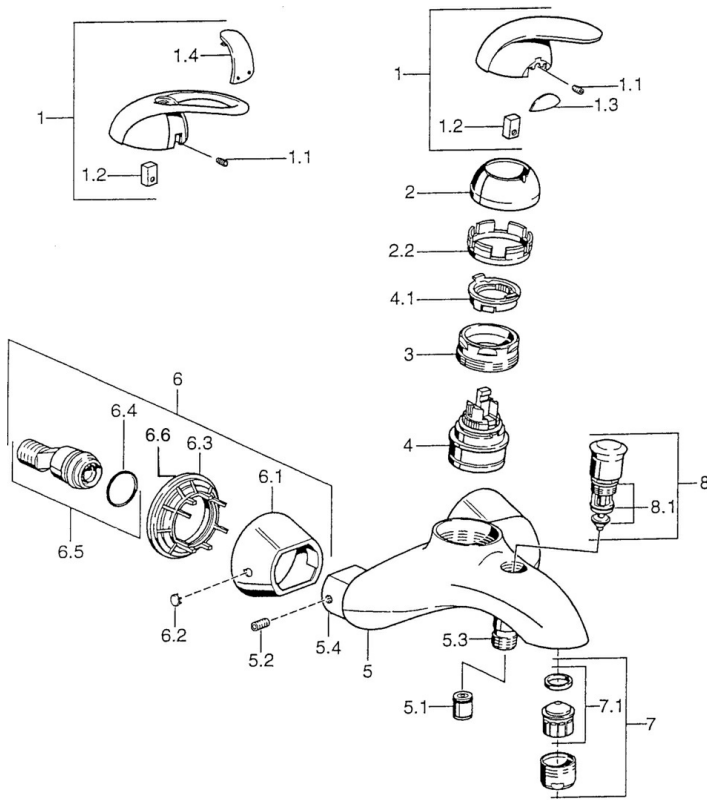

EAN: 4015474002814
static.hansa.com/55742130

- Bath tub & Shower
- Single-lever
- Wall mounted
- Chrome
- Non-return valve(s)
- Without operation lever
- protected against back-flow in domestic use (according to DIN EN 1717)

Technical data

Technical properties

Hot water supply	max. +80°C
Working pressure	0.5-10 bar
Backflow prevention (EN1717)	EB

Spare parts

SP55742100

	Name	Code
1	Lever Discontinued	599055881
1.1	Screw, M5x8, SW2.5	59904755
1.2	Bushing	59904778
1.3	Symbol plug Discontinued	59911785
1.4	Symbol plug Discontinued	59911786
2	Covering cap Chrome/Satin Discontinued	59906564
2	Covering cap	59906563
2.2	Fixing sleeve	59906695
3	Eye screw, M50x1, SW45	59904775
4	Cartridge, 4.8 eco	59904601
4.1	Hot water limiter	59904759
5.1	Non-return valve	59905714
5.2	Screw, M8x8	59906104
5.3	Thread nipple, G1/2xM18x1	59911384
5.4	Connection nipple Discontinued	59911797
6.1	Cover flange Discontinued	59911473
6.2	Plug Discontinued	59911480
6.3	Adapter Discontinued	59911486
6.4	O-ring, 25.07x2.62	59911479
6.5	Connector, G1/2	59911491
7	Aerator, M28x1 C	59902088
7.1	Aerator, M28x1 C Discontinued	59902089
8	Diverter Discontinued	59911799
8.1	Sealing kit	59904791
N.I.	Gasket, 52x63x5 Discontinued	59911798