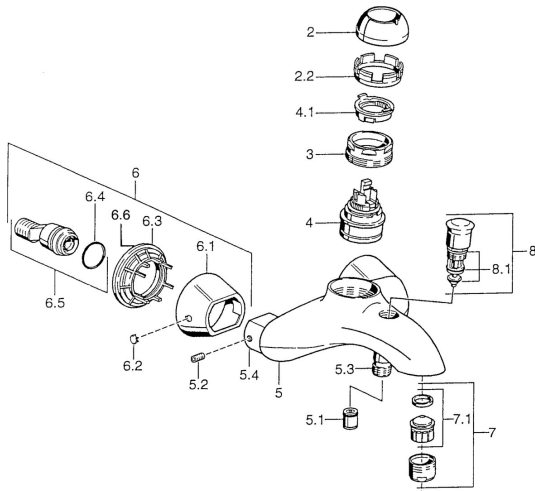

EAN: 4015474002814
static.hansa.com/55742130

- Bath tub & Shower
- Single-lever
- Wall mounted
- Chrome
- Non-return valve(s)
- Without operation lever
- protected against back-flow in domestic use (according to DIN EN 1717)

Technical data

Technical properties

Hot water supply	max. +80°C
Working pressure	0.5-10 bar
Backflow prevention (EN1717)	EB

Spare parts

SP55742100

	Name	Code
1	Lever Discontinued	599055881
1.1	Screw, M5x8, SW2.5	59904755
1.2	Bushing	59904778
1.3	Symbol plug Discontinued	59911785
1.4	Symbol plug Discontinued	59911786
2	Covering cap Chrome/Satin Discontinued	59906564
2	Covering cap	59906563
2.2	Fixing sleeve	59906695
3	Eye screw, M50x1, SW45	59904775
4	Cartridge, 4.8 eco	59904601
4.1	Hot water limiter	59904759
5.1	Non-return valve	59905714
5.2	Screw, M8x8	59906104
5.3	Thread nipple, G1/2xM18x1	59911384
5.4	Connection nipple Discontinued	59911797
6.1	Cover flange Discontinued	59911473
6.2	Plug Discontinued	59911480
6.3	Adapter Discontinued	59911486
6.4	O-ring, 25.07x2.62	59911479
6.5	Connector, G1/2	59911491
7	Aerator, M28x1 C	59902088
7.1	Aerator, M28x1 C Discontinued	59902089
8	Diverter Discontinued	59911799
8.1	Sealing kit	59904791
N.I.	Gasket, 52x63x5 Discontinued	59911798