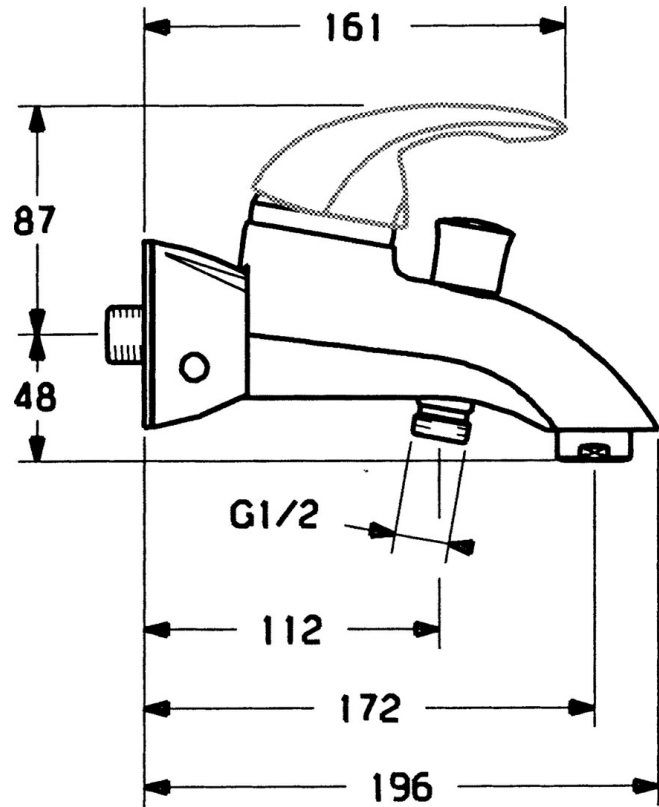

EAN: 4015474002845  
[static.hansa.com/5574210092](https://static.hansa.com/5574210092)

- Bathtub & Shower
- Single-lever
- Wall mounted
- Non-return valve(s)
- Without operation lever

## Technical data

### Technical properties

Hot water supply	max. +80°C
Working pressure	0.5-10 bar
Backflow prevention (EN1717)	EB

### SP55742100

	Name	Code
1	Lever Discontinued	599055881
1.1	Screw, M5x8, SW2.5	59904755
1.2	Bushing	59904778
1.3	Symbol plug Discontinued	59911785
1.4	Symbol plug Discontinued	59911786
2	Covering cap Chrome/Satin Discontinued	59906564
2	Covering cap	59906563
2.2	Fixing sleeve	59906695
3	Eye screw, M50x1, SW45	59904775
4	Cartridge, 4.8 eco	59904601
4.1	Hot water limiter	59904759
5.1	Non-return valve	59905714
5.2	Screw, M8x8	59906104
5.3	Thread nipple, G1/2xM18x1	59911384
5.4	Connection nipple Discontinued	59911797
6.1	Cover flange Discontinued	59911473
6.2	Plug Discontinued	59911480
6.3	Adapter Discontinued	59911486
6.4	O-ring, 25.07x2.62	59911479
6.5	Connector, G1/2	59911491
7	Aerator, M28x1 C	59902088
7.1	Aerator, M28x1 C Discontinued	59902089
8	Diverter Discontinued	59911799
8.1	Sealing kit	59904791
N.I.	Gasket, 52x63x5 Discontinued	59911798