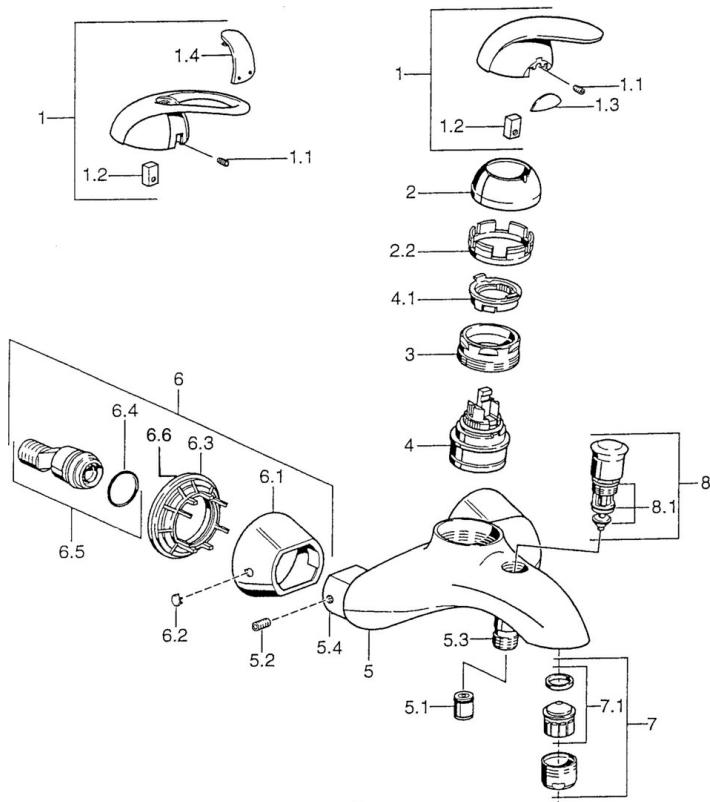

EAN: 4015474002845  
[static.hansa.com/5574210092](https://static.hansa.com/5574210092)

- Bathtub & Shower
- Single-lever
- Wall mounted
- Non-return valve(s)
- Without operation lever

### Technical properties

Hot water supply	max. +80°C
Working pressure	0.5-10 bar
Backflow prevention (EN1717)	EB

## Spare parts

### SP55742100

	Name	Code
1	Lever Discontinued	599055881
1.1	Screw, M5x8, SW2.5	59904755
1.2	Bushing	59904778
1.3	Symbol plug Discontinued	59911785
1.4	Symbol plug Discontinued	59911786
2	Covering cap Chrome/Satin Discontinued	59906564
2	Covering cap	59906563
2.2	Fixing sleeve	59906695
3	Eye screw, M50x1, SW45	59904775
4	Cartridge, 4.8 eco	59904601
4.1	Hot water limiter	59904759
5.1	Non-return valve	59905714
5.2	Screw, M8x8	59906104
5.3	Thread nipple, G1/2xM18x1	59911384
5.4	Connection nipple Discontinued	59911797
6.1	Cover flange Discontinued	59911473
6.2	Plug Discontinued	59911480
6.3	Adapter Discontinued	59911486
6.4	O-ring, 25.07x2.62	59911479
6.5	Connector, G1/2	59911491
7	Aerator, M28x1 C	59902088
7.1	Aerator, M28x1 C Discontinued	59902089
8	Diverter Discontinued	59911799
8.1	Sealing kit	59904791
N.I.	Gasket, 52x63x5 Discontinued	59911798