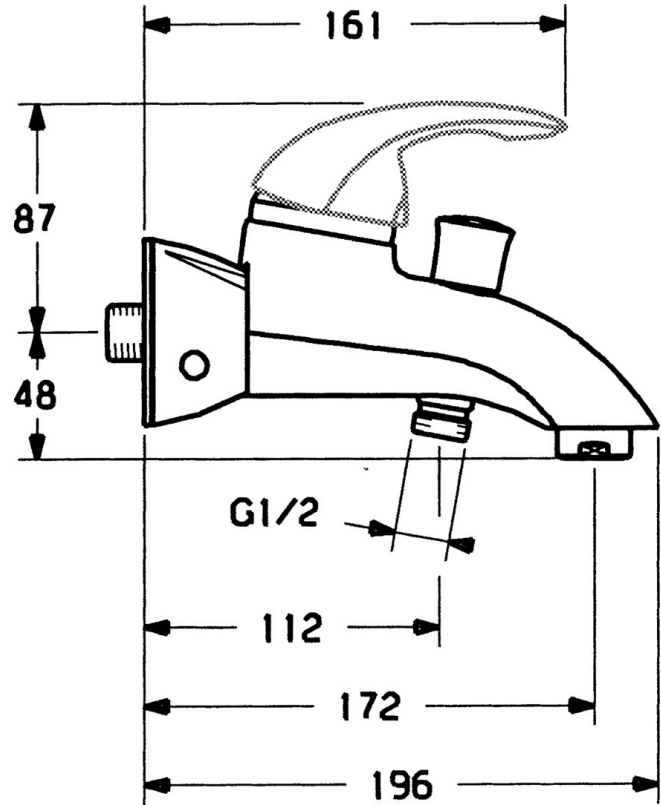

EAN: 4015474002838
static.hansa.com/5574210090

- Bathtub & Shower
- Single-lever
- Wall mounted
- Chrome/Gold
- Non-return valve(s)
- Without operation lever

Technical data

Technical properties

Hot water supply	max. +80°C
Working pressure	0.5-10 bar
Backflow prevention (EN1717)	EB

Spare parts

SP55742100

	Name	Code
1	Lever Discontinued	599055881
1.1	Screw, M5x8, SW2.5	59904755
1.2	Bushing	59904778
1.3	Symbol plug Discontinued	59911785
1.4	Symbol plug Discontinued	59911786
2	Covering cap Chrome/Satin Discontinued	59906564
2	Covering cap	59906563
2.2	Fixing sleeve	59906695
3	Eye screw, M50x1, SW45	59904775
4	Cartridge, 4.8 eco	59904601
4.1	Hot water limiter	59904759
5.1	Non-return valve	59905714
5.2	Screw, M8x8	59906104
5.3	Thread nipple, G1/2xM18x1	59911384
5.4	Connection nipple Discontinued	59911797
6.1	Cover flange Discontinued	59911473
6.2	Plug Discontinued	59911480
6.3	Adapter Discontinued	59911486
6.4	O-ring, 25.07x2.62	59911479
6.5	Connector, G1/2	59911491
7	Aerator, M28x1 C	59902088
7.1	Aerator, M28x1 C Discontinued	59902089
8	Diverter Discontinued	59911799
8.1	Sealing kit	59904791
N.I.	Gasket, 52x63x5 Discontinued	59911798