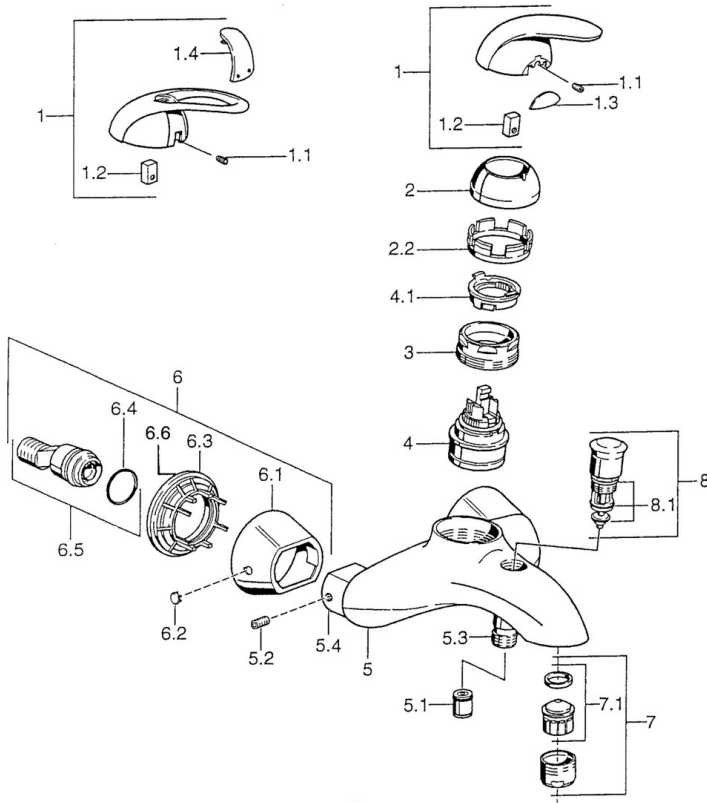

EAN: 4015474002838
static.hansa.com/5574210090

- Bathtub & Shower
- Single-lever
- Wall mounted
- Chrome/Gold
- Non-return valve(s)
- Without operation lever

Technical data

Technical properties

Hot water supply	max. +80°C
Working pressure	0.5-10 bar
Backflow prevention (EN1717)	EB

Spare parts

SP55742100

	Name	Code
1	Lever Discontinued	599055881
1.1	Screw, M5x8, SW2.5	59904755
1.2	Bushing	59904778
1.3	Symbol plug Discontinued	59911785
1.4	Symbol plug Discontinued	59911786
2	Covering cap Chrome/Satin Discontinued	59906564
2	Covering cap	59906563
2.2	Fixing sleeve	59906695
3	Eye screw, M50x1, SW45	59904775
4	Cartridge, 4.8 eco	59904601
4.1	Hot water limiter	59904759
5.1	Non-return valve	59905714
5.2	Screw, M8x8	59906104
5.3	Thread nipple, G1/2xM18x1	59911384
5.4	Connection nipple Discontinued	59911797
6.1	Cover flange Discontinued	59911473
6.2	Plug Discontinued	59911480
6.3	Adapter Discontinued	59911486
6.4	O-ring, 25.07x2.62	59911479
6.5	Connector, G1/2	59911491
7	Aerator, M28x1 C	59902088
7.1	Aerator, M28x1 C Discontinued	59902089
8	Diverter Discontinued	59911799
8.1	Sealing kit	59904791
N.I.	Gasket, 52x63x5 Discontinued	59911798