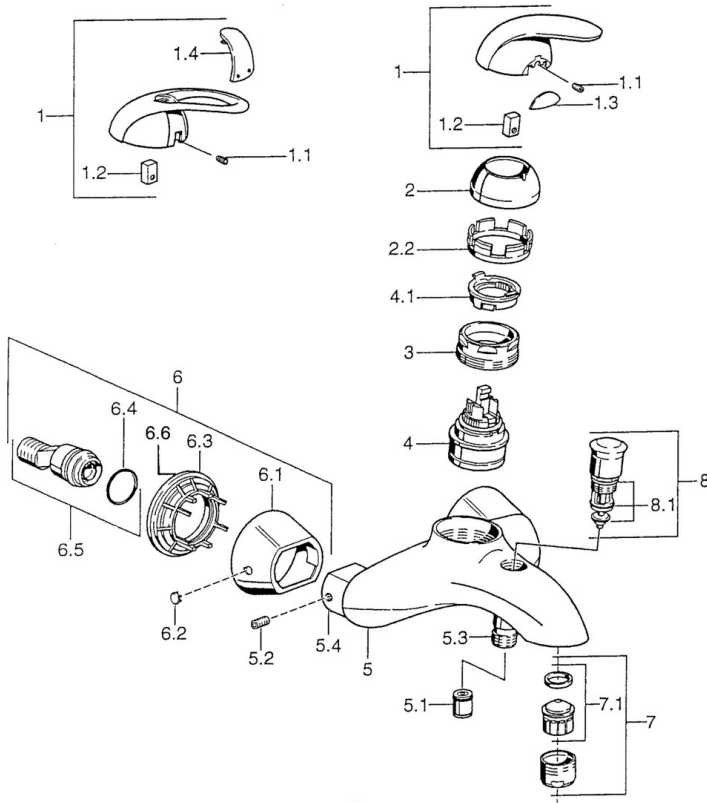

EAN: 4015474002807
static.hansa.com/55742100

- Bath tub & Shower
- Single-lever
- Wall mounted
- Chrome
- Non-return valve(s)
- Without operation lever
- protected against back-flow in domestic use (according to DIN EN 1717)

Technical data

Technical properties

Hot water supply	max. +80°C
Working pressure	0.5-10 bar
Backflow prevention (EN1717)	EB

Spare parts

SP55742100

	Name	Code
1	Lever Discontinued	599055881
1.1	Screw, M5x8, SW2.5	59904755
1.2	Bushing	59904778
1.3	Symbol plug Discontinued	59911785
1.4	Symbol plug Discontinued	59911786
2	Covering cap Chrome/Satin Discontinued	59906564
2	Covering cap	59906563
2.2	Fixing sleeve	59906695
3	Eye screw, M50x1, SW45	59904775
4	Cartridge, 4.8 eco	59904601
4.1	Hot water limiter	59904759
5.1	Non-return valve	59905714
5.2	Screw, M8x8	59906104
5.3	Thread nipple, G1/2xM18x1	59911384
5.4	Connection nipple Discontinued	59911797
6.1	Cover flange Discontinued	59911473
6.2	Plug Discontinued	59911480
6.3	Adapter Discontinued	59911486
6.4	O-ring, 25.07x2.62	59911479
6.5	Connector, G1/2	59911491
7	Aerator, M28x1 C	59902088
7.1	Aerator, M28x1 C Discontinued	59902089
8	Diverter Discontinued	59911799
8.1	Sealing kit	59904791
N.I.	Gasket, 52x63x5 Discontinued	59911798