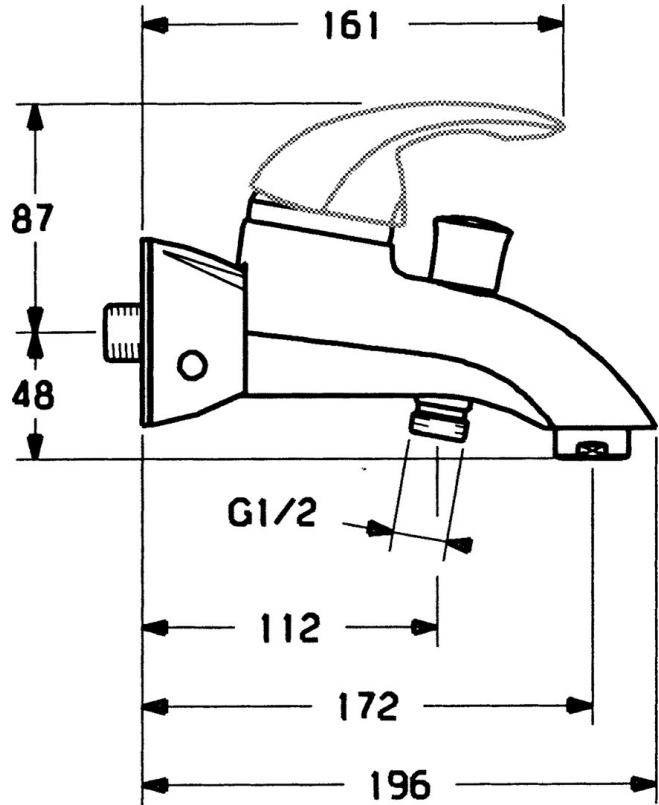

EAN: 4015474002807
static.hansa.com/55742100

- Bath tub & Shower
- Single-lever
- Wall mounted
- Chrome
- Non-return valve(s)
- Without operation lever
- protected against back-flow in domestic use (according to DIN EN 1717)

Technical data

Technical properties

Hot water supply	max. +80°C
Working pressure	0.5-10 bar
Backflow prevention (EN1717)	EB

Spare parts

SP55742100

	Name	Code
1	Lever Discontinued	599055881
1.1	Screw, M5x8, SW2.5	59904755
1.2	Bushing	59904778
1.3	Symbol plug Discontinued	59911785
1.4	Symbol plug Discontinued	59911786
2	Covering cap Chrome/Satin Discontinued	59906564
2	Covering cap	59906563
2.2	Fixing sleeve	59906695
3	Eye screw, M50x1, SW45	59904775
4	Cartridge, 4.8 eco	59904601
4.1	Hot water limiter	59904759
5.1	Non-return valve	59905714
5.2	Screw, M8x8	59906104
5.3	Thread nipple, G1/2xM18x1	59911384
5.4	Connection nipple Discontinued	59911797
6.1	Cover flange Discontinued	59911473
6.2	Plug Discontinued	59911480
6.3	Adapter Discontinued	59911486
6.4	O-ring, 25.07x2.62	59911479
6.5	Connector, G1/2	59911491
7	Aerator, M28x1 C	59902088
7.1	Aerator, M28x1 C Discontinued	59902089
8	Diverter Discontinued	59911799
8.1	Sealing kit	59904791
N.I.	Gasket, 52x63x5 Discontinued	59911798