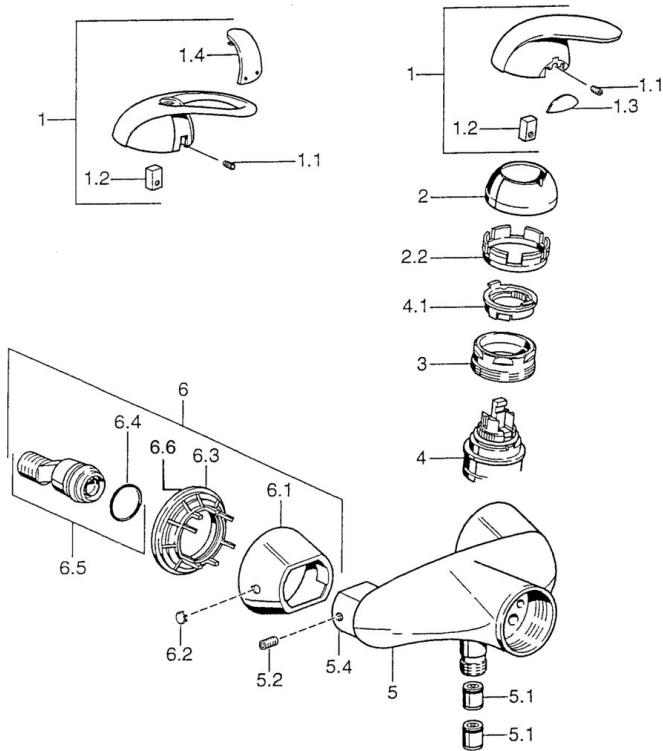

EAN: 4015474003965  
[static.hansa.com/55670100](http://static.hansa.com/55670100)

- Shower solutions
- Single-lever
- Wall mounted
- Chrome
- Single operating lever/handle, Hot/Cold symbols
- Non-return valve(s)
- protected against back-flow in domestic use (according to DIN EN 1717)

## Technical data

### Technical properties

Hot water supply	max. +80°C
Working pressure	0.5-10 bar
Backflow prevention (EN1717)	EB

### SP55670100

	Name	Code
1	Lever Discontinued	599055881
1.1	Screw, M5x8, SW2.5	59904755
1.2	Bushing	59904778
1.3	Symbol plug Discontinued	59911785
1.4	Symbol plug Discontinued	59911786
2	Covering cap	59906563
2	Covering cap Chrome/Satin Discontinued	59906564
2.2	Fixing sleeve	59906695
3	Eye screw, M50x1, SW45	59904775
4	Cartridge, 4.8 eco	59904601
4.1	Hot water limiter	59904759
5.1	Non-return valve	59905714
5.2	Screw, M8x8	59906104
5.3	Thread nipple, G1/2xM18x1	59911384
5.4	Connection nipple Discontinued	59911797
6.1	Cover flange Discontinued	59911473
6.2	Plug Discontinued	59911480
6.3	Adapter Discontinued	59911486
6.4	O-ring, 25.07x2.62	59911479
6.5	Connector, G1/2	59911491
N.I.	Gasket, 52x63x5 Discontinued	59911798