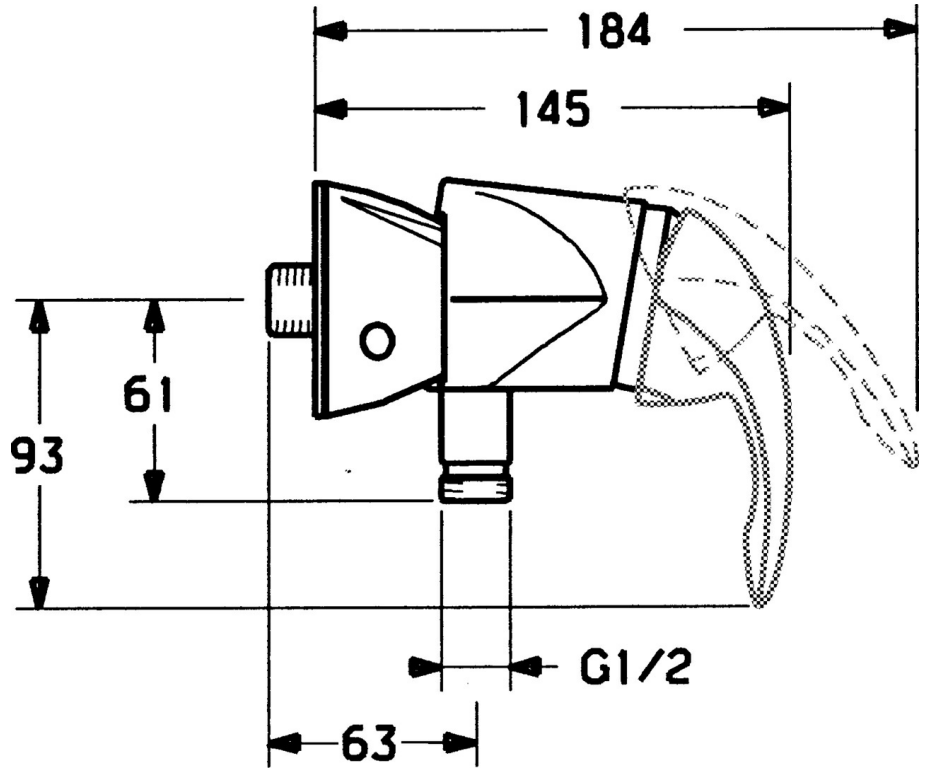

EAN: 4015474003965  
[static.hansa.com/55670100](http://static.hansa.com/55670100)

- Shower solutions
- Single-lever
- Wall mounted
- Chrome
- Single operating lever/handle, Hot/Cold symbols
- Non-return valve(s)
- protected against back-flow in domestic use (according to DIN EN 1717)

### Technical properties

Hot water supply	max. +80°C
Working pressure	0.5-10 bar
Backflow prevention (EN1717)	EB

### SP55670100

	Name	Code
1	Lever Discontinued	599055881
1.1	Screw, M5x8, SW2.5	59904755
1.2	Bushing	59904778
1.3	Symbol plug Discontinued	59911785
1.4	Symbol plug Discontinued	59911786
2	Covering cap	59906563
2	Covering cap Chrome/Satin Discontinued	59906564
2.2	Fixing sleeve	59906695
3	Eye screw, M50x1, SW45	59904775
4	Cartridge, 4.8 eco	59904601
4.1	Hot water limiter	59904759
5.1	Non-return valve	59905714
5.2	Screw, M8x8	59906104
5.3	Thread nipple, G1/2xM18x1	59911384
5.4	Connection nipple Discontinued	59911797
6.1	Cover flange Discontinued	59911473
6.2	Plug Discontinued	59911480
6.3	Adapter Discontinued	59911486
6.4	O-ring, 25.07x2.62	59911479
6.5	Connector, G1/2	59911491
N.I.	Gasket, 52x63x5 Discontinued	59911798